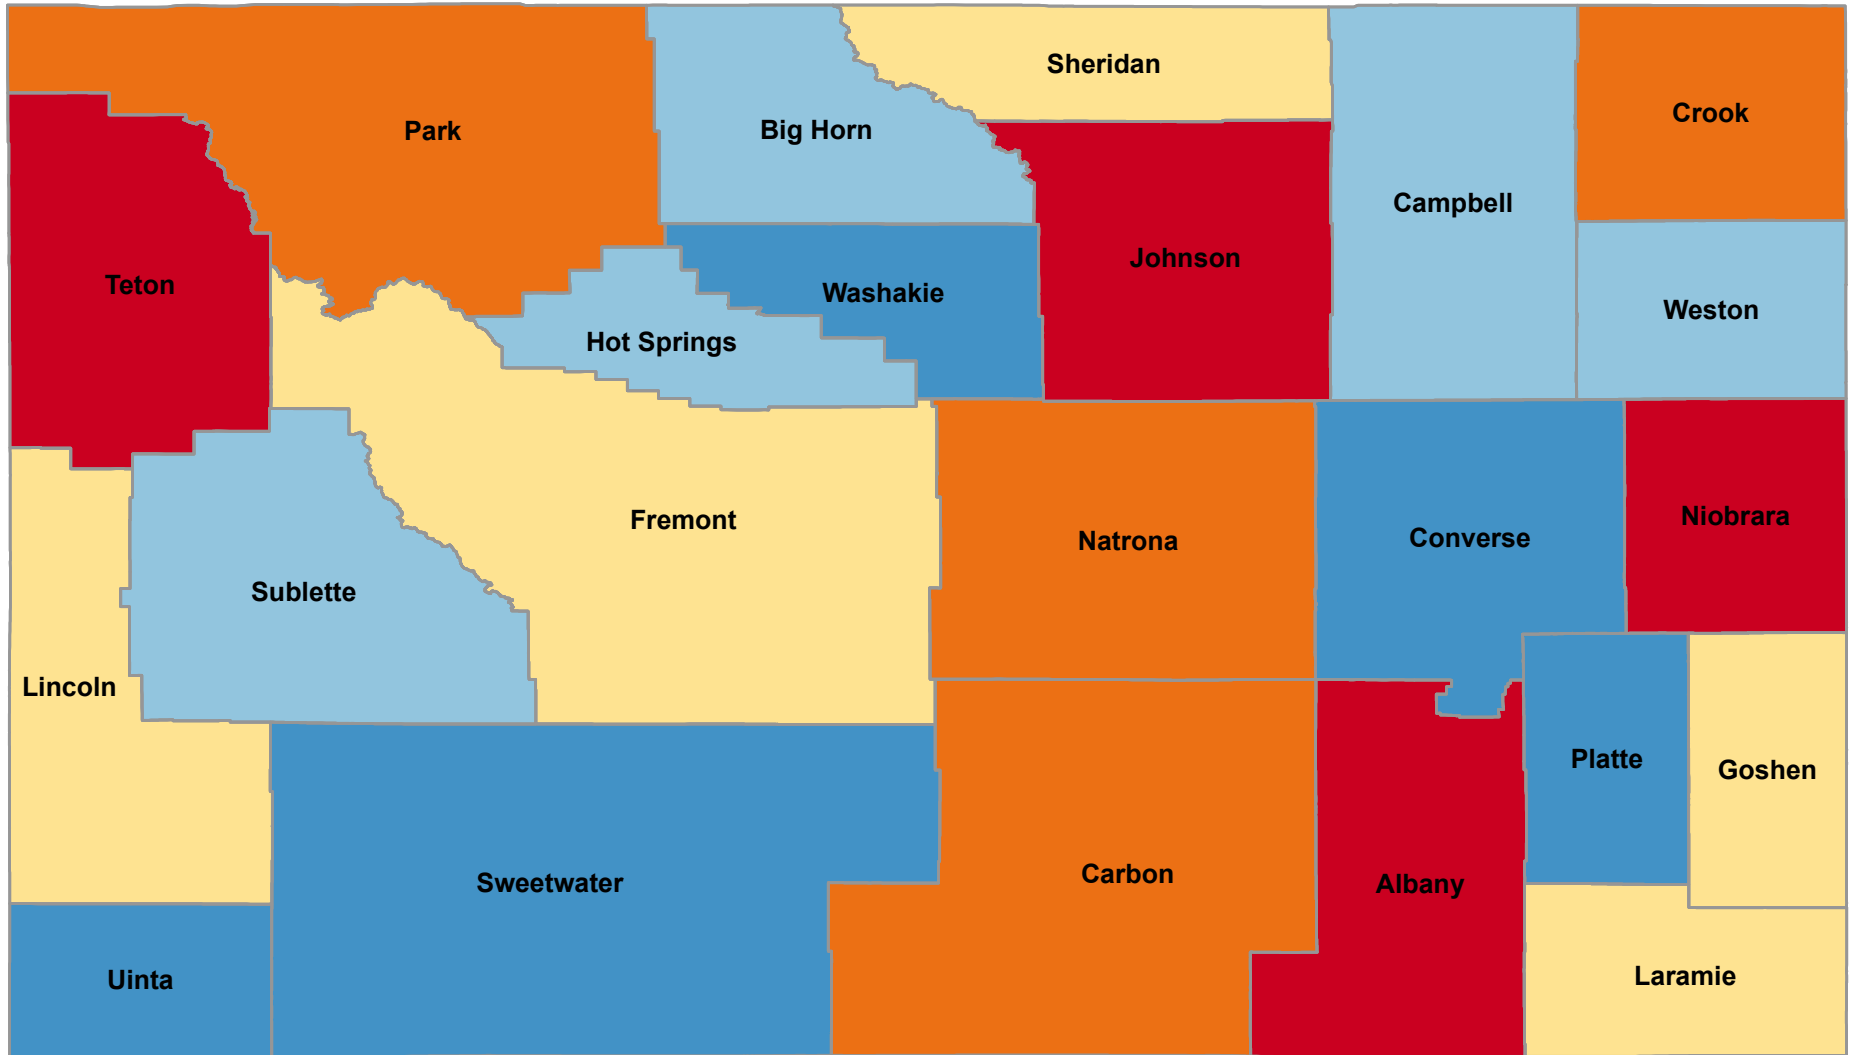

Percentage of Population Age 65+ Years with College Education

State Average: 16.4%

Source: ACS, 2016-2020

% 65+ Population with College Degree

<u>Alphabetical Order of County</u>		<u>Ranked High to Low</u>	
Albany	32.99%	Albany	32.99%
Big Horn	11.58%	Teton	32.15%
Campbell	14.46%	Niobrara	24.01%
Carbon	18.55%	Johnson	21.79%
Converse	8.34%	Crook	19.31%
Crook	19.31%	Carbon	18.55%
Fremont	15.17%	Natrona	17.45%
Goshen	16.05%	Park	17.41%
Hot Springs	12.49%	Lincoln	16.45%
Johnson	21.79%	Goshen	16.05%
Laramie	15.83%	Sheridan	16.03%
Lincoln	16.45%	Laramie	15.83%
Natrona	17.45%	Fremont	15.17%
Niobrara	24.01%	Campbell	14.46%
Park	17.41%	Hot Springs	12.49%
Platte	7.38%	Big Horn	11.58%
Sheridan	16.03%	Weston	10.72%
Sublette	10.01%	Sublette	10.01%
Sweetwater	9.90%	Sweetwater	9.90%
Teton	32.15%	Washakie	9.85%
Uinta	8.89%	Uinta	8.89%
Washakie	9.85%	Converse	8.34%
Weston	10.72%	Platte	7.38%