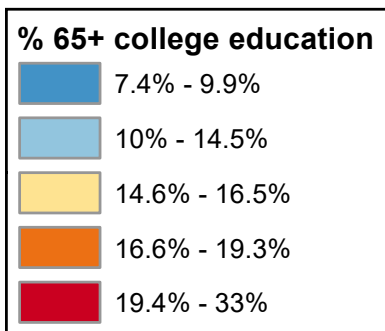

Percentage of Population Age 65+ Years with College Education

State Average: 16.4%

Source: ACS, 2016-2020

% 65+ Population with College Degree

<u>Alphabetical Order of County</u>		<u>Ranked High to Low</u>	
Albany	32.99%	Albany	32.99%
Big Horn	11.58%	Teton	32.15%
Campbell	14.46%	Niobrara	24.01%
Carbon	18.55%	Johnson	21.79%
Converse	8.34%	Crook	19.31%
Crook	19.31%	Carbon	18.55%
Fremont	15.17%	Natrona	17.45%
Goshen	16.05%	Park	17.41%
Hot Springs	12.49%	Lincoln	16.45%
Johnson	21.79%	Goshen	16.05%
Laramie	15.83%	Sheridan	16.03%
Lincoln	16.45%	Laramie	15.83%
Natrona	17.45%	Fremont	15.17%
Niobrara	24.01%	Campbell	14.46%
Park	17.41%	Hot Springs	12.49%
Platte	7.38%	Big Horn	11.58%
Sheridan	16.03%	Weston	10.72%
Sublette	10.01%	Sublette	10.01%
Sweetwater	9.90%	Sweetwater	9.90%
Teton	32.15%	Washakie	9.85%
Uinta	8.89%	Uinta	8.89%
Washakie	9.85%	Converse	8.34%
Weston	10.72%	Platte	7.38%