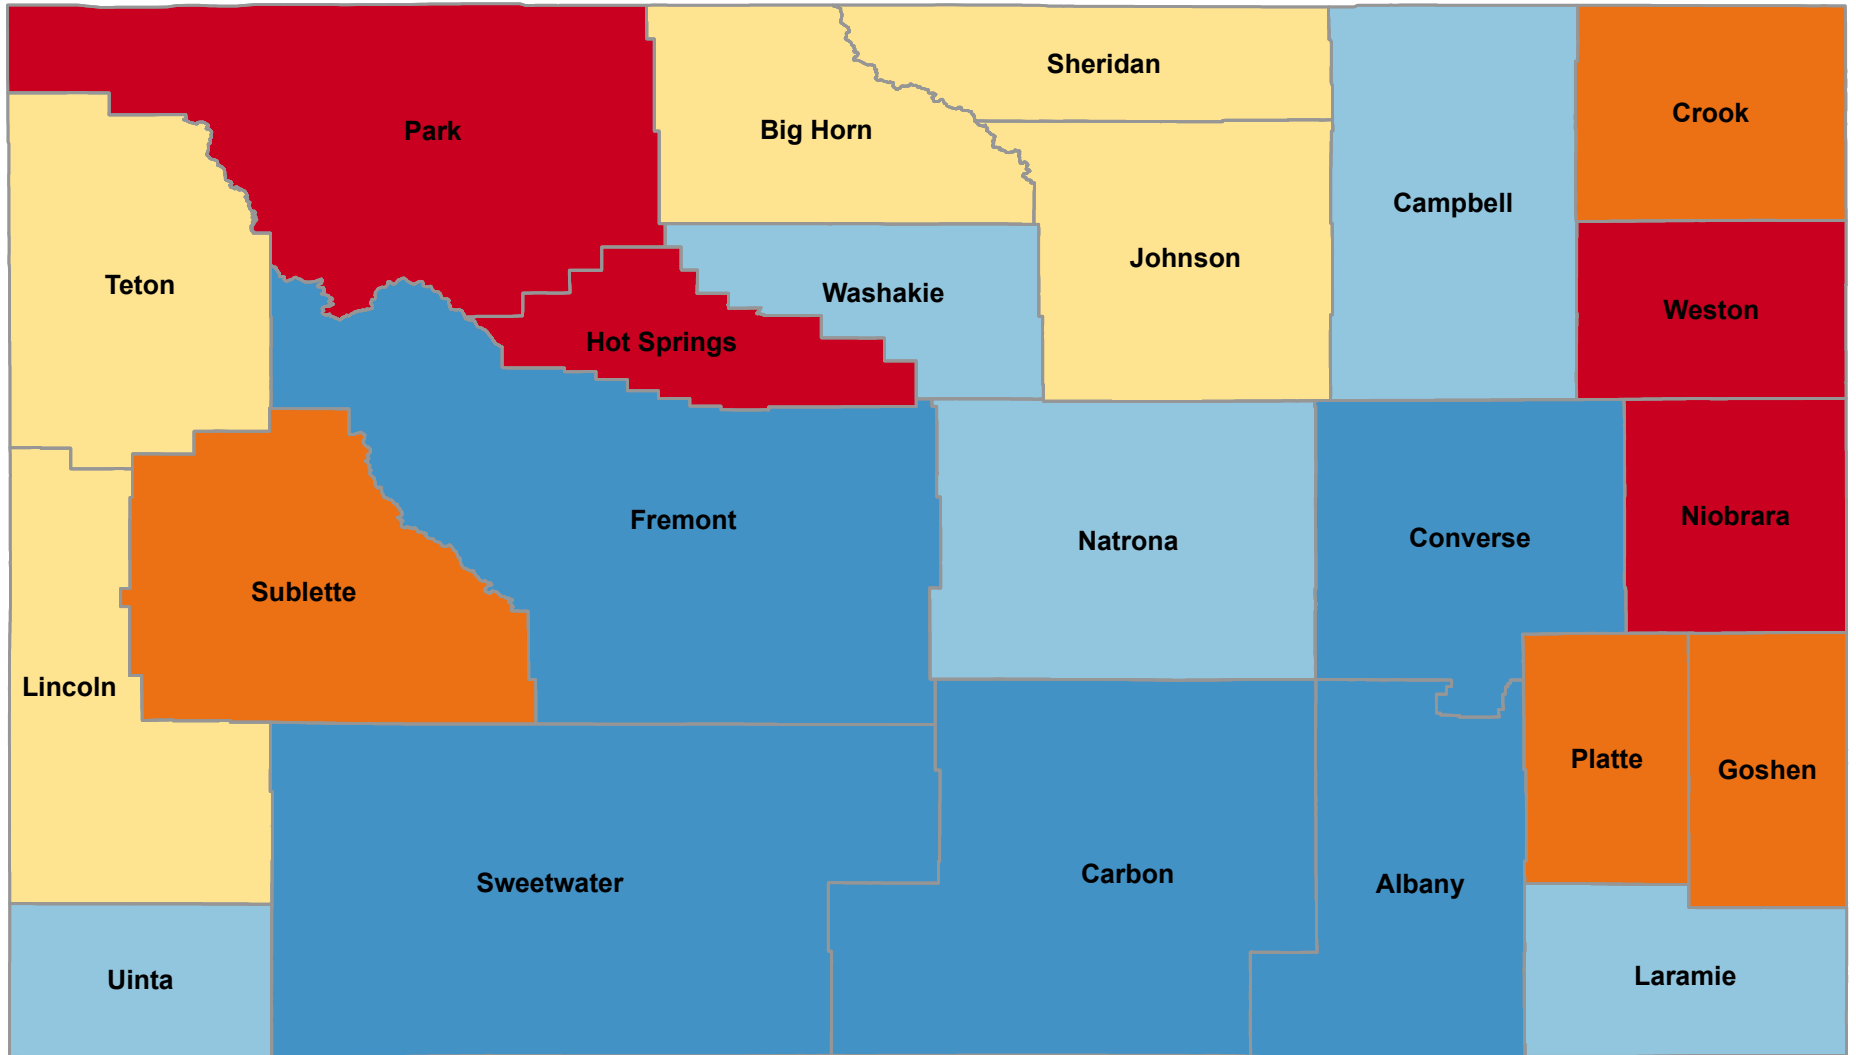

Percentage of Population Age 65+ Years who Speak only English at Home

State Average: 95.3%

Source: ACS, 2016-2020

% 65+ Population Who Speak Only English at Home

<u>Alphabetical Order of County</u>		<u>Ranked High to Low</u>	
Albany	89.62%	Hot Springs	100%
Big Horn	96.31%	Niobrara	100%
Campbell	95.61%	Weston	99.08%
Carbon	86.90%	Park	98.56%
Converse	94.54%	Platte	98.51%
Crook	97.87%	Crook	97.87%
Fremont	94.61%	Goshen	97.78%
Goshen	97.78%	Sublette	97.70%
Hot Springs	100%	Teton	97.21%
Johnson	96.51%	Lincoln	97.11%
Laramie	94.85%	Johnson	96.51%
Lincoln	97.11%	Big Horn	96.31%
Natrona	95.31%	Sheridan	96.25%
Niobrara	100%	Washakie	96.21%
Park	98.56%	Campbell	95.61%
Platte	98.51%	Uinta	95.36%
Sheridan	96.25%	Natrona	95.31%
Sublette	97.70%	Laramie	94.85%
Sweetwater	90.50%	Fremont	94.61%
Teton	97.21%	Converse	94.54%
Uinta	95.36%	Sweetwater	90.50%
Washakie	96.21%	Albany	89.62%
Weston	99.08%	Carbon	86.90%