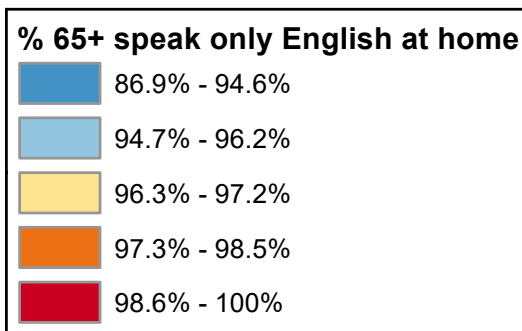

Percentage of Population Age 65+ Years who Speak only English at Home

State Average: 95.3%

Source: ACS, 2016-2020

% 65+ Population Who Speak Only English at Home

<u>Alphabetical Order of County</u>		<u>Ranked High to Low</u>	
Albany	89.62%	Hot Springs	100%
Big Horn	96.31%	Niobrara	100%
Campbell	95.61%	Weston	99.08%
Carbon	86.90%	Park	98.56%
Converse	94.54%	Platte	98.51%
Crook	97.87%	Crook	97.87%
Fremont	94.61%	Goshen	97.78%
Goshen	97.78%	Sublette	97.70%
Hot Springs	100%	Teton	97.21%
Johnson	96.51%	Lincoln	97.11%
Laramie	94.85%	Johnson	96.51%
Lincoln	97.11%	Big Horn	96.31%
Natrona	95.31%	Sheridan	96.25%
Niobrara	100%	Washakie	96.21%
Park	98.56%	Campbell	95.61%
Platte	98.51%	Uinta	95.36%
Sheridan	96.25%	Natrona	95.31%
Sublette	97.70%	Laramie	94.85%
Sweetwater	90.50%	Fremont	94.61%
Teton	97.21%	Converse	94.54%
Uinta	95.36%	Sweetwater	90.50%
Washakie	96.21%	Albany	89.62%
Weston	99.08%	Carbon	86.90%