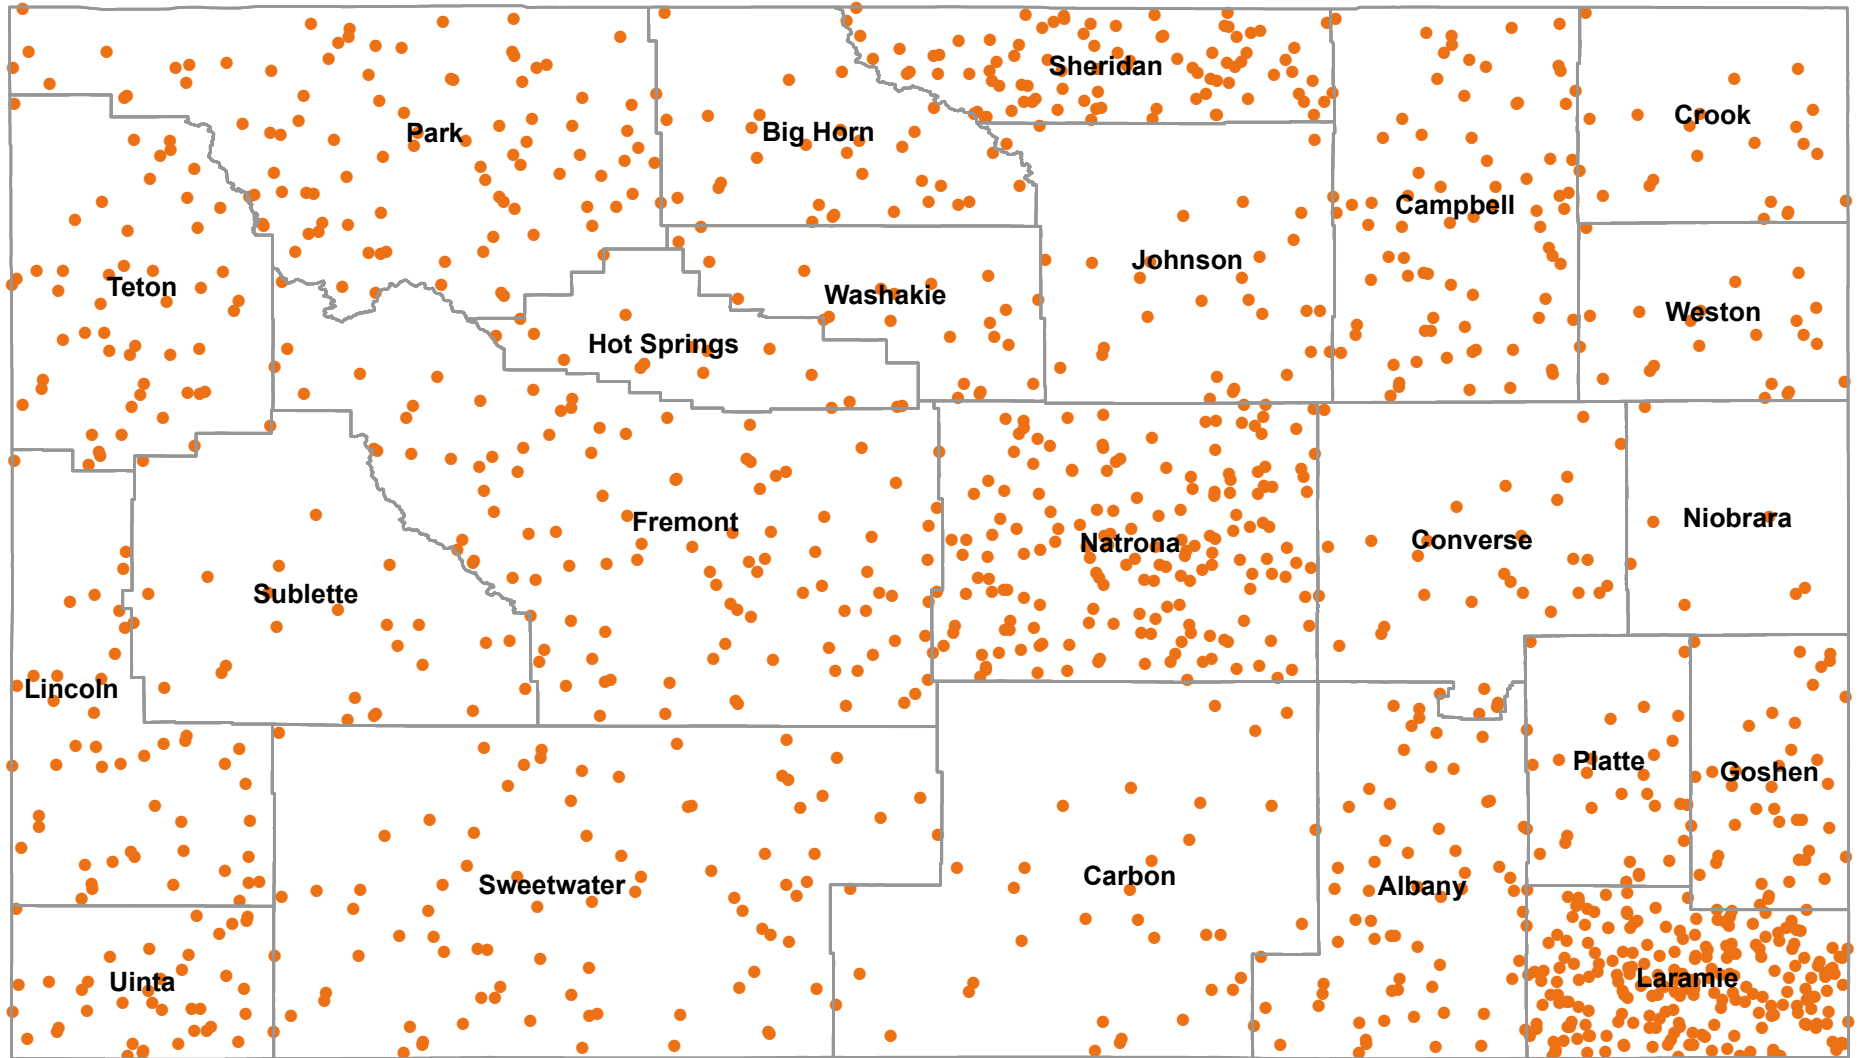

Density of Population Age 60+ Years

State Total: 135,237

Source: ACS, 2016-2020

● 1 Dot = 100 people Age 60+

Total Population 60 Years or Older

<u>Alphabetical Order of County</u>		<u>Ranked High to Low</u>	
Albany	6,455	Laramie	22,415
Big Horn	3,218	Natrona	17,050
Campbell	7,673	Fremont	10,354
Carbon	3,523	Park	9,532
Converse	3,103	Sheridan	8,909
Crook	2,155	Sweetwater	8,103
Fremont	10,354	Campbell	7,673
Goshen	3,999	Albany	6,455
Hot Springs	1,571	Teton	5,206
Johnson	2,926	Lincoln	4,666
Laramie	22,415	Goshen	3,999
Lincoln	4,666	Uinta	3,903
Natrona	17,050	Carbon	3,523
Niobrara	685	Big Horn	3,218
Park	9,532	Converse	3,103
Platte	2,819	Johnson	2,926
Sheridan	8,909	Platte	2,819
Sublette	2,508	Sublette	2,508
Sweetwater	8,103	Washakie	2,310
Teton	5,206	Crook	2,155
Uinta	3,903	Weston	2,154
Washakie	2,310	Hot Springs	1,571
Weston	2,154	Niobrara	685