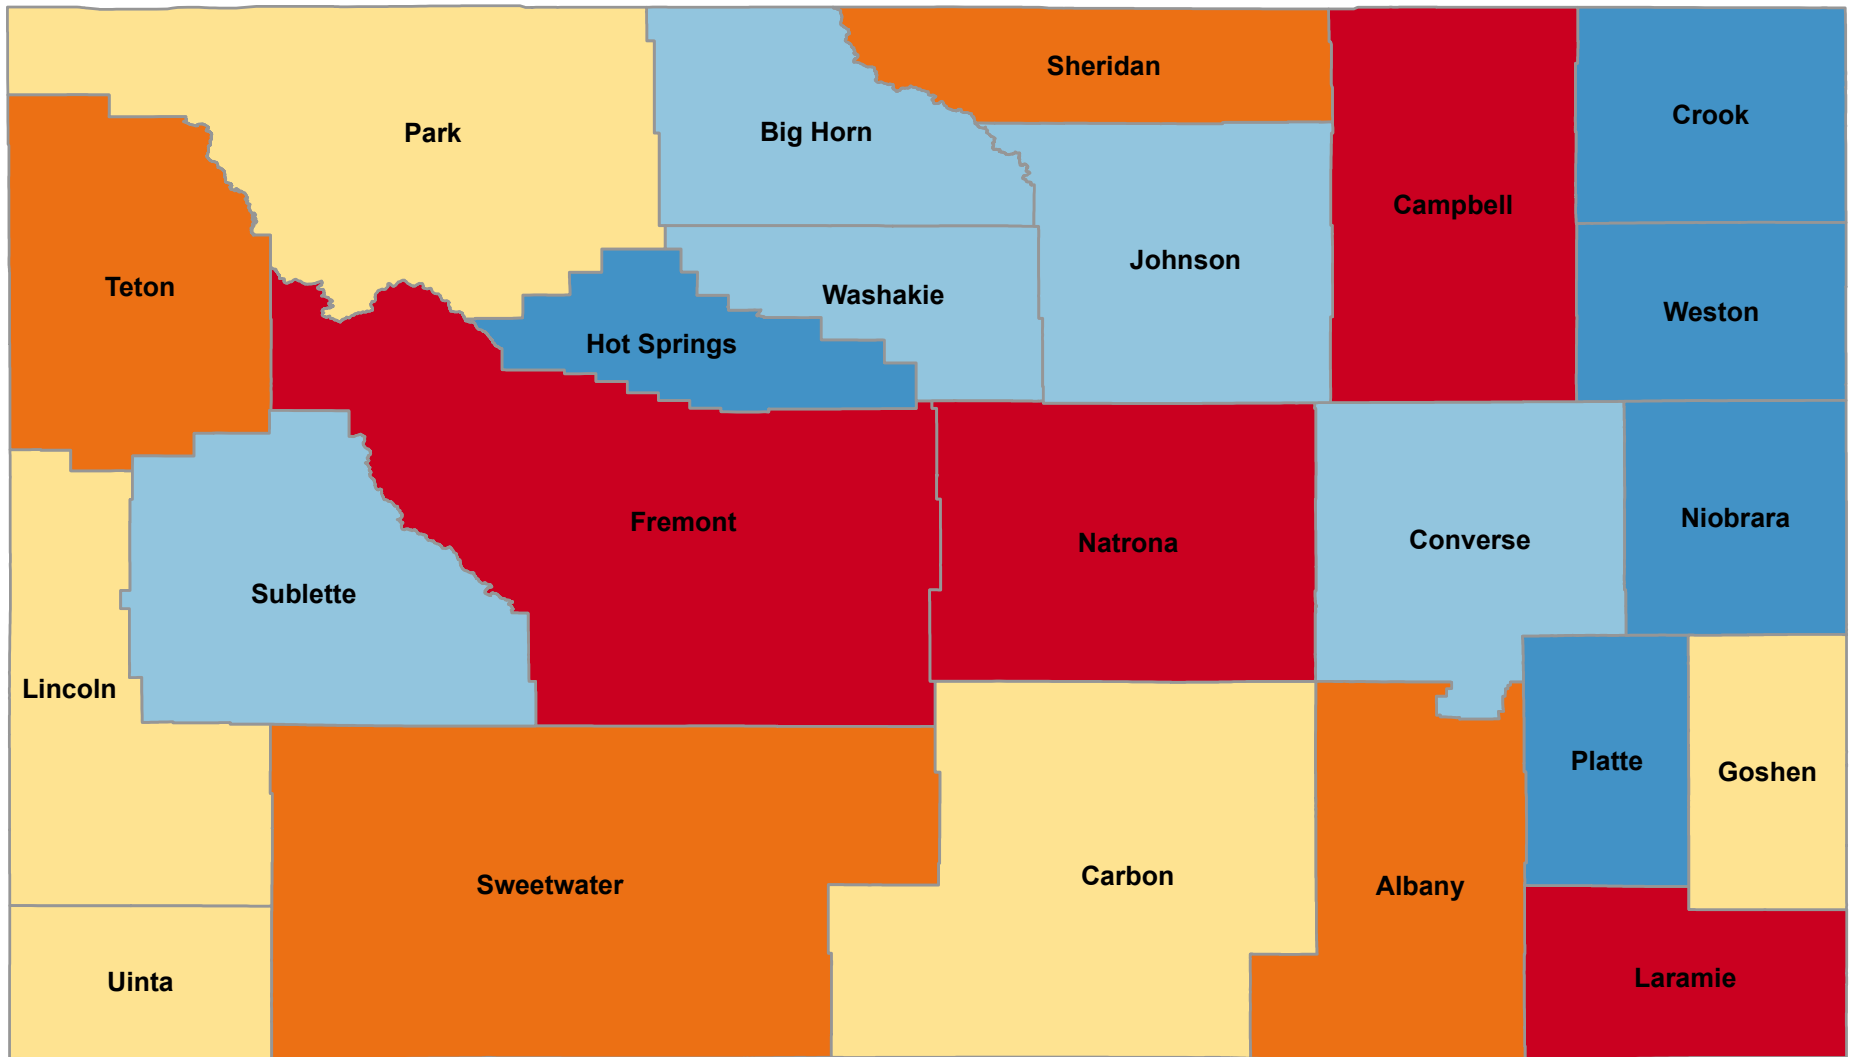

# Number of COVID-19 Cases from March 2020 through January 2023

State Total: 183,173

Source: State of WY, 2023

## Total COVID-19 Cases March 2020 - January 2023

<u><b>Alphabetical Order of County</b></u>		<u><b>Ranked High to Low</b></u>	
Albany	11,424	Laramie	31,210
Big Horn	3,057	Natrona	25,615
Campbell	13,721	Fremont	16,630
Carbon	4,979	Campbell	13,721
Converse	3,641	Sweetwater	12,351
Crook	1,544	Teton	12,058
Fremont	16,630	Albany	11,424
Goshen	4,597	Sheridan	9,784
Hot Springs	1,429	Park	7,627
Johnson	2,324	Uinta	6,317
Laramie	31,210	Carbon	4,979
Lincoln	4,863	Lincoln	4,863
Natrona	25,615	Goshen	4,597
Niobrara	858	Converse	3,641
Park	7,627	Big Horn	3,057
Platte	2,237	Washakie	2,729
Sheridan	9,784	Johnson	2,324
Sublette	2,298	Sublette	2,298
Sweetwater	12,351	Platte	2,237
Teton	12,058	Weston	1,880
Uinta	6,317	Crook	1,544
Washakie	2,729	Hot Springs	1,429
Weston	1,880	Niobrara	858