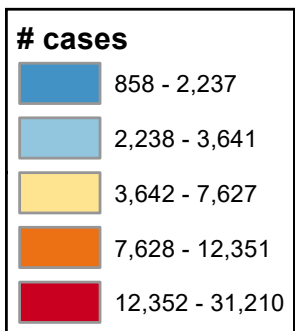

# Number of COVID-19 Cases from March 2020 through January 2023

State Total: 183,173

Source: State of WY, 2023

## Total COVID-19 Cases March 2020 - January 2023

<u><b>Alphabetical Order of County</b></u>		<u><b>Ranked High to Low</b></u>	
Albany	11,424	Laramie	31,210
Big Horn	3,057	Natrona	25,615
Campbell	13,721	Fremont	16,630
Carbon	4,979	Campbell	13,721
Converse	3,641	Sweetwater	12,351
Crook	1,544	Teton	12,058
Fremont	16,630	Albany	11,424
Goshen	4,597	Sheridan	9,784
Hot Springs	1,429	Park	7,627
Johnson	2,324	Uinta	6,317
Laramie	31,210	Carbon	4,979
Lincoln	4,863	Lincoln	4,863
Natrona	25,615	Goshen	4,597
Niobrara	858	Converse	3,641
Park	7,627	Big Horn	3,057
Platte	2,237	Washakie	2,729
Sheridan	9,784	Johnson	2,324
Sublette	2,298	Sublette	2,298
Sweetwater	12,351	Platte	2,237
Teton	12,058	Weston	1,880
Uinta	6,317	Crook	1,544
Washakie	2,729	Hot Springs	1,429
Weston	1,880	Niobrara	858