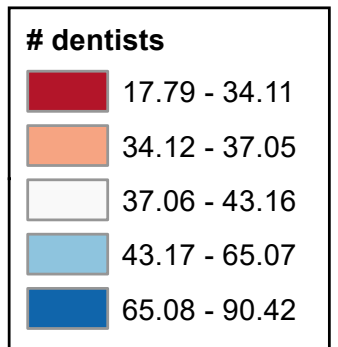

Number of Dentists per 100,000 Persons of All Ages (County)

State Average: 47.18

Source: HRSA, 2023

Number of Dentists per 100,000 Persons by County (all ages)

Abbot	23.30	Bowdoin	43.16	Chelsea	65.07	East Central Penobscot	58.91	Great Pond	37.37	Kingman	58.91
Acton	40.08	Bowdoinham	43.16	Cherryfield	35.35	East Central Washington	35.35	Greenbush	58.91	Kingsbury	23.30
Addison	35.35	Bowerbank	23.30	Chester	58.91	East Hancock	37.37	Greene	36.93	Kittery	40.08
Albion	65.07	Bradford	58.91	Chesterville	37.05	East Machias	35.35	Greenville	23.30	Knox	25.06
Alexander	35.35	Bradley	58.91	China	65.07	East Millinocket	58.91	Greenwood	34.11	Lagrange	58.91
Alfred	40.08	Bremen	25.12	Clifton	58.91	Eastbrook	37.37	Guilford	23.30	Lake View	23.30
Allagash	34.40	Brewer	58.91	Clinton	65.07	Easton	34.40	Hallowell	65.07	Lakeville	58.91
Alna	25.12	Bridgewater	34.40	Codyville	35.35	Eastport	35.35	Hamlin	34.40	Lamoine	37.37
Alton	58.91	Bridgton	90.42	Columbia	35.35	Eddington	58.91	Hammond	34.40	Lebanon	40.08
Amherst	37.37	Brighton	17.79	Columbia Falls	35.35	Edgecomb	25.12	Hampden	58.91	Lee	58.91
Amity	34.40	Bristol	25.12	Connor	34.40	Edinburg	58.91	Hancock	37.37	Leeds	36.93
Andover	34.11	Brooklin	37.37	Cooper	35.35	Eliot	40.08	Hanover	34.11	Levant	58.91
Anson	17.79	Brooks	25.06	Coplin	37.05	Ellsworth	37.37	Harmony	17.79	Lewiston	36.93
Appleton	80.32	Brooksville	37.37	Corinna	58.91	Embden	17.79	Harpowell	90.42	Liberty	25.06
Argyle	58.91	Brownfield	34.11	Corinth	58.91	Enfield	58.91	Harrington	35.35	Limerick	40.08
Arrowsic	43.16	Brownville	23.30	Cornish	40.08	Etna	58.91	Harrison	90.42	Limestone	34.40
Arundel	40.08	Brunswick	90.42	Cornville	17.79	Eustis	37.05	Hartford	34.11	Limington	40.08
Ashland	34.40	Buckfield	34.11	Cranberry Isles	37.37	Exeter	58.91	Hartland	17.79	Lincoln Plan	34.11
Athens	17.79	Bucksport	37.37	Crawford	35.35	Fairfield	17.79	Haynesville	34.40	Lincoln Town	58.91
Auburn	36.93	Burlington	58.91	Criehaven	80.32	Falmouth	90.42	Hebron	34.11	Lincolntonville	25.06
Augusta	65.07	Burnham	25.06	Crystal	34.40	Farmingdale	65.07	Hermon	58.91	Linneus	34.40
Aurora	37.37	Buxton	40.08	Cumberland	90.42	Farmington	37.05	Hersey	34.40	Lisbon	36.93
Avon	37.05	Byron	34.11	Cushing	80.32	Fayette	65.07	Hibberts gore	25.12	Litchfield	65.07
Baileysville	35.35	Calais	35.35	Cutler	35.35	Fort Fairfield	34.40	Highland	17.79	Littleton	34.40
Baldwin	90.42	Cambridge	17.79	Cyr	34.40	Fort Kent	34.40	Hiram	34.11	Livermore	36.93
Bancroft	34.40	Camden	80.32	Dallas	37.05	Frankfort	25.06	Hodgdon	34.40	Livermore Falls	36.93
Bangor	58.91	Canaan	17.79	Damariscotta	25.12	Franklin	37.37	Holden	58.91	Long Island	90.42
Bar Harbor	37.37	Canton	34.11	Danforth	35.35	Freedom	25.06	Hollis	40.08	Louds Island	25.12
Baring	35.35	Cape Elizabeth	90.42	Dayton	40.08	Freeport	90.42	Hope	80.32	Lovell	34.11
Bath	43.16	Caratunk	17.79	Deblois	35.35	Frenchboro	37.37	Houlton	34.40	Lowell	58.91
Beals	35.35	Caribou	34.40	Dedham	37.37	Frenchville	34.40	Howland	58.91	Lubec	35.35
Beaver Cove	23.30	Carmel	58.91	Deer Isle	37.37	Friendship	80.32	Hudson	58.91	Ludlow	34.40
Beddington	35.35	Carrabassett Valley	37.05	Denmark	34.11	Frye Island	90.42	Industry	37.05	Lyman	40.08
Belfast	25.06	Carroll	58.91	Dennistown	17.79	Fryeburg	34.11	Island Falls	34.40	Machias	35.35
Belgrade	65.07	Carthage	37.05	Dennysville	35.35	Gardiner	65.07	Isle au Haut	80.32	Machiasport	35.35
Belmont	25.06	Casco	90.42	Detroit	17.79	Garfield	34.40	Islesboro	25.06	Macwahoc	34.40
Benton	65.07	Castine	37.37	Dexter	58.91	Garland	58.91	Jackman	17.79	Madawaska	34.40
Berwick	40.08	Castle Hill	34.40	Dixfield	34.11	Georgetown	43.16	Jackson	25.06	Madison	17.79
Bethel	34.11	Caswell	34.40	Dixmont	58.91	Gilead	34.11	Jay	37.05	Magalloway	34.11
Biddeford	40.08	Central Aroostook	34.40	Dover-Foxcroft	23.30	Glenburn	58.91	Jefferson	25.12	Manchester	65.07
Bingham	17.79	Central Hancock	37.37	Dresden	25.12	Glenwood	34.40	Jonesboro	35.35	Mapleton	34.40
Blaine	34.40	Central Somerset	17.79	Drew	58.91	Gorham	90.42	Jonesport	35.35	Mariaville	37.37
Blanchard	23.30	Chapman	34.40	Durham	36.93	Gouldsboro	37.37	Kenduskeag	58.91	Mars Hill	34.40
Blue Hill	37.37	Charleston	58.91	Dyer Brook	34.40	Grand Isle	34.40	Kennebunk	40.08	Marshall Island	37.37
Boothbay	25.12	Charlotte	35.35	Eagle Lake	34.40	Grand Lake Stream	35.35	Kennebunkport	40.08	Marshfield	35.35
Boothbay Harbor	25.12	Chebeague Island	90.42	East Central Franklin	37.05	Gray	90.42	Kingfield	37.05	Masardis	34.40