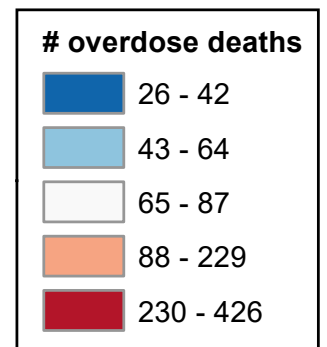

Number of Drug Overdose Deaths of All Ages (County)

State Total: 2,080

Source: CDC WONDER, 2016-2020

Number of Drug Overdose Deaths by County (all ages)

Abbot	26	Bowdoin	31	Chelsea	229	East Central Penobscot	306	Great Pond	59	Kingman	306
Acton	357	Bowdoinham	31	Cherryfield	83	East Central Washington	83	Greenbush	306	Kingsbury	26
Addison	83	Bowerbank	26	Chester	306	East Hancock	59	Greene	164	Kittery	357
Albion	229	Bradford	306	Chesterville	31	East Machias	83	Greenville	26	Knox	42
Alexander	83	Bradley	306	China	229	East Millinocket	306	Greenwood	64	Lagrange	306
Alfred	357	Bremen	50	Clifton	306	Eastbrook	59	Guilford	26	Lake View	26
Allagash	74	Brewer	306	Clinton	229	Easton	74	Hallowell	229	Lakeville	306
Alna	50	Bridgewater	74	Codyville	83	Eastport	83	Hamlin	74	Lamoine	59
Alton	306	Bridgton	426	Columbia	83	Eddington	306	Hammond	74	Lebanon	357
Amherst	59	Brighton	87	Columbia Falls	83	Edgecomb	50	Hampden	306	Lee	306
Amity	74	Bristol	50	Connor	74	Edinburg	306	Hancock	59	Leeds	164
Andover	64	Brooklin	59	Cooper	83	Eliot	357	Hanover	64	Levant	306
Anson	87	Brooks	42	Coplin	31	Ellsworth	59	Harmony	87	Lewiston	164
Appleton	51	Brooksville	59	Corinna	306	Embden	87	Harpowell	426	Liberty	42
Argyle	306	Brownfield	64	Corinth	306	Enfield	306	Harrington	83	Limerick	357
Arrowsic	31	Brownville	26	Cornish	357	Etna	306	Harrison	426	Limestone	74
Arundel	357	Brunswick	426	Cornville	87	Eustis	31	Hartford	64	Limington	357
Ashland	74	Buckfield	64	Cranberry Isles	59	Exeter	306	Hartland	87	Lincoln Plan	64
Athens	87	Bucksport	59	Crawford	83	Fairfield	87	Haynesville	74	Lincoln Town	306
Auburn	164	Burlington	306	Criehaven	51	Falmouth	426	Hebron	64	Lincolnton	42
Augusta	229	Burnham	42	Crystal	74	Farmingdale	229	Hermon	306	Linneus	74
Aurora	59	Buxton	357	Cumberland	426	Farmington	31	Hersey	74	Lisbon	164
Avon	31	Byron	64	Cushing	51	Fayette	229	Hibberts gore	50	Litchfield	229
Baileyville	83	Calais	83	Cutler	83	Fort Fairfield	74	Highland	87	Littleton	74
Baldwin	426	Cambridge	87	Cyr	74	Fort Kent	74	Hiram	64	Livermore	164
Bancroft	74	Camden	51	Dallas	31	Frankfort	42	Hodgdon	74	Livermore Falls	164
Bangor	306	Canaan	87	Damariscotta	50	Franklin	59	Holden	306	Long Island	426
Bar Harbor	59	Canton	64	Danforth	83	Freedom	42	Hollis	357	Louds Island	50
Baring	83	Cape Elizabeth	426	Dayton	357	Freeport	426	Hope	51	Lovell	64
Bath	31	Caratunk	87	Deblois	83	Frenchboro	59	Houlton	74	Lowell	306
Beals	83	Caribou	74	Dedham	59	Frenchville	74	Howland	306	Lubec	83
Beaver Cove	26	Carmel	306	Deer Isle	59	Friendship	51	Hudson	306	Ludlow	74
Beddington	83	Carrabassett Valley	31	Denmark	64	Frye Island	426	Industry	31	Lyman	357
Belfast	42	Carroll	306	Dennistown	87	Fryeburg	64	Island Falls	74	Machias	83
Belgrade	229	Carthage	31	Dennysville	83	Gardiner	229	Isle au Haut	51	Machiasport	83
Belmont	42	Casco	426	Detroit	87	Garfield	74	Islesboro	42	Macwahoc	74
Benton	229	Castine	59	Dexter	306	Garland	306	Jackman	87	Madawaska	74
Berwick	357	Castle Hill	74	Dixfield	64	Georgetown	31	Jackson	42	Madison	87
Bethel	64	Caswell	74	Dixmont	306	Gilead	64	Jay	31	Magalloway	64
Biddeford	357	Central Aroostook	74	Dover-Foxcroft	26	Glenburn	306	Jefferson	50	Manchester	229
Bingham	87	Central Hancock	59	Dresden	50	Glenwood	74	Jonesboro	83	Mapleton	74
Blaine	74	Central Somerset	87	Drew	306	Gorham	426	Jonesport	83	Mariaville	59
Blanchard	26	Chapman	74	Durham	164	Gouldsboro	59	Kenduskeag	306	Mars Hill	74
Blue Hill	59	Charleston	306	Dyer Brook	74	Grand Isle	74	Kennebunk	357	Marshall Island	59
Boothbay	50	Charlotte	83	Eagle Lake	74	Grand Lake Stream	83	Kennebunkport	357	Marshfield	83
Boothbay Harbor	50	Chebeague Island	426	East Central Franklin	31	Gray	426	Kingfield	31	Masardis	74