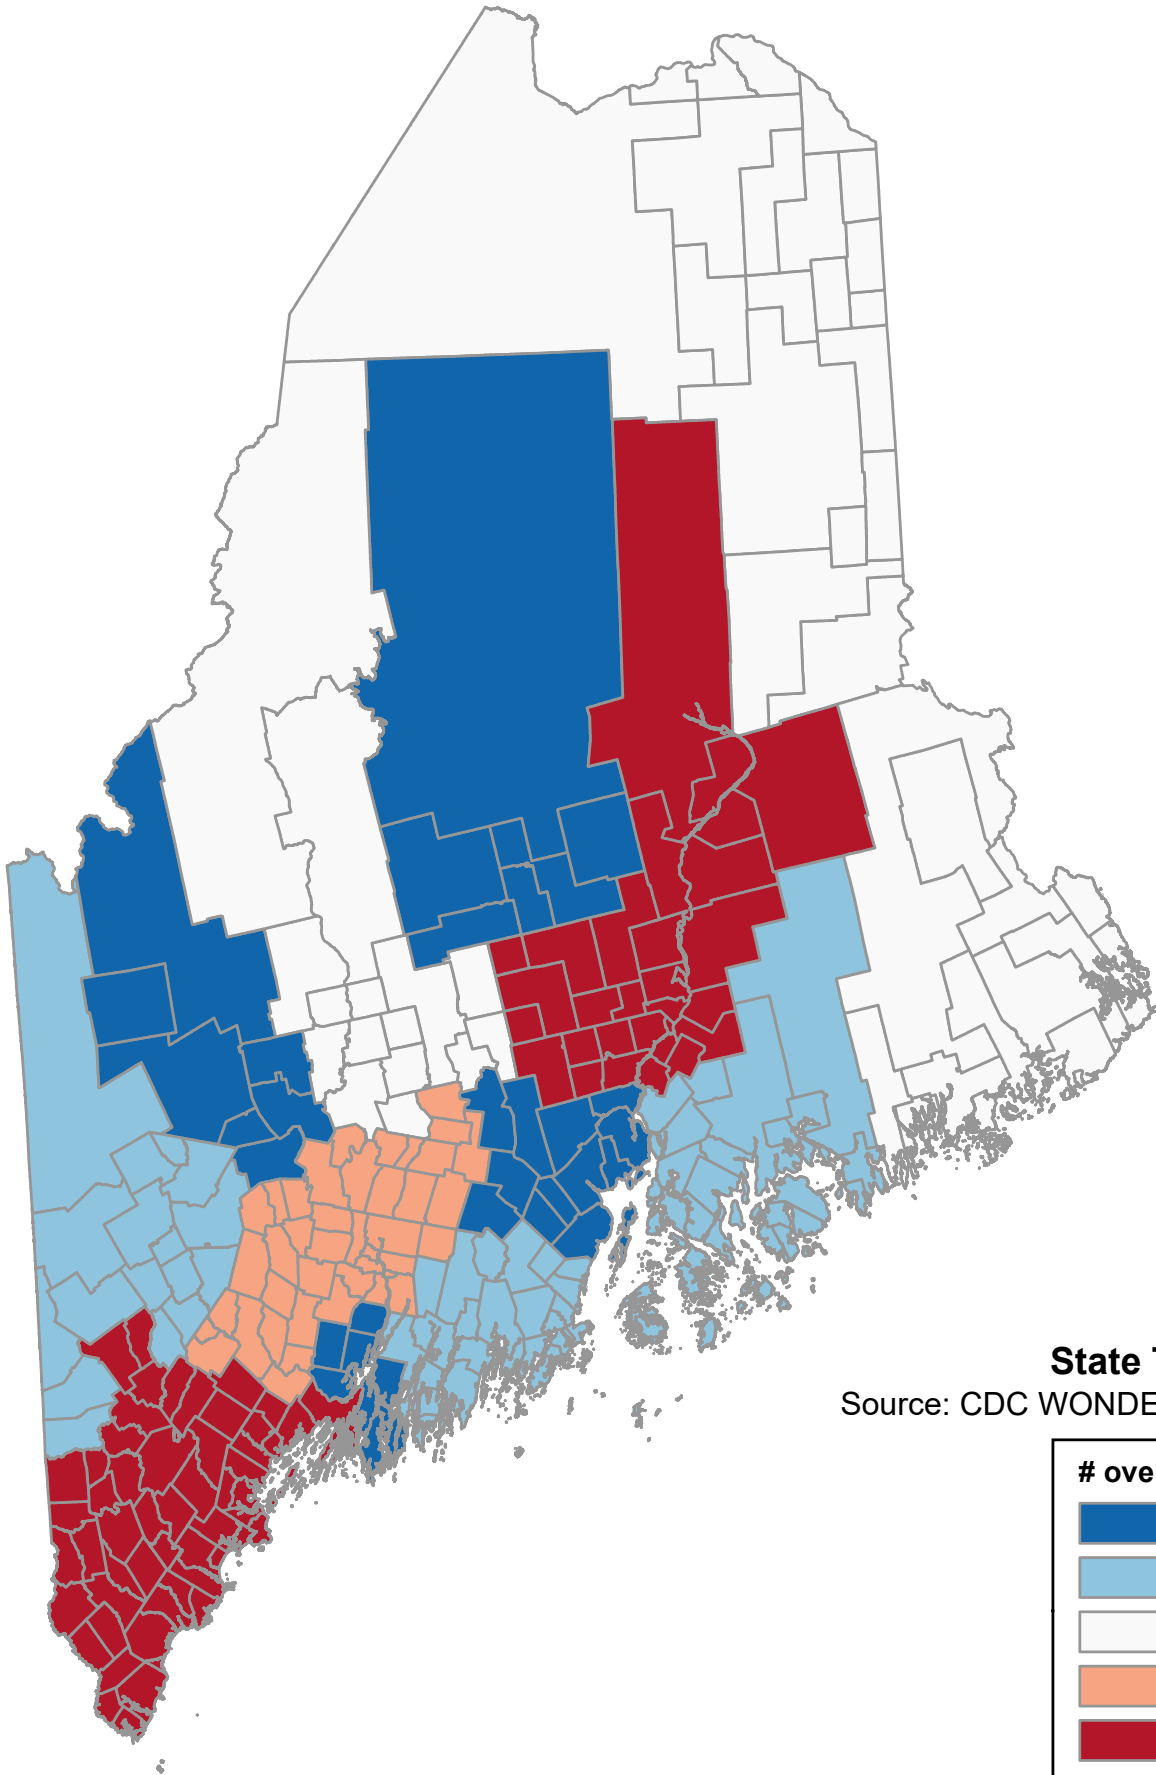

Number of Drug Overdose Deaths of All Ages (County)

State Total: 2,080

Source: CDC WONDER, 2016-2020

Number of Drug Overdose Deaths by County (all ages)

Abbot	26	Bowdoin	31	Chelsea	229	East Central Penobscot	306	Great Pond	59	Kingman	306
Acton	357	Bowdoinham	31	Cherryfield	83	East Central Washington	83	Greenbush	306	Kingsbury	26
Addison	83	Bowerbank	26	Chester	306	East Hancock	59	Greene	164	Kittery	357
Albion	229	Bradford	306	Chesterville	31	East Machias	83	Greenville	26	Knox	42
Alexander	83	Bradley	306	China	229	East Millinocket	306	Greenwood	64	Lagrange	306
Alfred	357	Bremen	50	Clifton	306	Eastbrook	59	Guilford	26	Lake View	26
Allagash	74	Brewer	306	Clinton	229	Easton	74	Hallowell	229	Lakeville	306
Alna	50	Bridgewater	74	Codyville	83	Eastport	83	Hamlin	74	Lamoine	59
Alton	306	Bridgton	426	Columbia	83	Eddington	306	Hammond	74	Lebanon	357
Amherst	59	Brighton	87	Columbia Falls	83	Edgecomb	50	Hampden	306	Lee	306
Amity	74	Bristol	50	Connor	74	Edinburg	306	Hancock	59	Leeds	164
Andover	64	Brooklin	59	Cooper	83	Eliot	357	Hanover	64	Levant	306
Anson	87	Brooks	42	Coplin	31	Ellsworth	59	Harmony	87	Lewiston	164
Appleton	51	Brooksville	59	Corinna	306	Embden	87	Harpowell	426	Liberty	42
Argyle	306	Brownfield	64	Corinth	306	Enfield	306	Harrington	83	Limerick	357
Arrowsic	31	Brownville	26	Cornish	357	Etna	306	Harrison	426	Limestone	74
Arundel	357	Brunswick	426	Cornville	87	Eustis	31	Hartford	64	Limington	357
Ashland	74	Buckfield	64	Cranberry Isles	59	Exeter	306	Hartland	87	Lincoln Plan	64
Athens	87	Bucksport	59	Crawford	83	Fairfield	87	Haynesville	74	Lincoln Town	306
Auburn	164	Burlington	306	Criehaven	51	Falmouth	426	Hebron	64	Lincolnton	42
Augusta	229	Burnham	42	Crystal	74	Farmingdale	229	Hermon	306	Linneus	74
Aurora	59	Buxton	357	Cumberland	426	Farmington	31	Hersey	74	Lisbon	164
Avon	31	Byron	64	Cushing	51	Fayette	229	Hibberts gore	50	Litchfield	229
Baileyville	83	Calais	83	Cutler	83	Fort Fairfield	74	Highland	87	Littleton	74
Baldwin	426	Cambridge	87	Cyr	74	Fort Kent	74	Hiram	64	Livermore	164
Bancroft	74	Camden	51	Dallas	31	Frankfort	42	Hodgdon	74	Livermore Falls	164
Bangor	306	Canaan	87	Damariscotta	50	Franklin	59	Holden	306	Long Island	426
Bar Harbor	59	Canton	64	Danforth	83	Freedom	42	Hollis	357	Louds Island	50
Baring	83	Cape Elizabeth	426	Dayton	357	Freeport	426	Hope	51	Lovell	64
Bath	31	Caratunk	87	Deblois	83	Frenchboro	59	Houlton	74	Lowell	306
Beals	83	Caribou	74	Dedham	59	Frenchville	74	Howland	306	Lubec	83
Beaver Cove	26	Carmel	306	Deer Isle	59	Friendship	51	Hudson	306	Ludlow	74
Beddington	83	Carrabassett Valley	31	Denmark	64	Frye Island	426	Industry	31	Lyman	357
Belfast	42	Carroll	306	Dennistown	87	Fryeburg	64	Island Falls	74	Machias	83
Belgrade	229	Carthage	31	Dennysville	83	Gardiner	229	Isle au Haut	51	Machiasport	83
Belmont	42	Casco	426	Detroit	87	Garfield	74	Islesboro	42	Macwahoc	74
Benton	229	Castine	59	Dexter	306	Garland	306	Jackman	87	Madawaska	74
Berwick	357	Castle Hill	74	Dixfield	64	Georgetown	31	Jackson	42	Madison	87
Bethel	64	Caswell	74	Dixmont	306	Gilead	64	Jay	31	Magalloway	64
Biddeford	357	Central Aroostook	74	Dover-Foxcroft	26	Glenburn	306	Jefferson	50	Manchester	229
Bingham	87	Central Hancock	59	Dresden	50	Glenwood	74	Jonesboro	83	Mapleton	74
Blaine	74	Central Somerset	87	Drew	306	Gorham	426	Jonesport	83	Mariaville	59
Blanchard	26	Chapman	74	Durham	164	Gouldsboro	59	Kenduskeag	306	Mars Hill	74
Blue Hill	59	Charleston	306	Dyer Brook	74	Grand Isle	74	Kennebunk	357	Marshall Island	59
Boothbay	50	Charlotte	83	Eagle Lake	74	Grand Lake Stream	83	Kennebunkport	357	Marshfield	83
Boothbay Harbor	50	Chebeague Island	426	East Central Franklin	31	Gray	426	Kingfield	31	Masardis	74