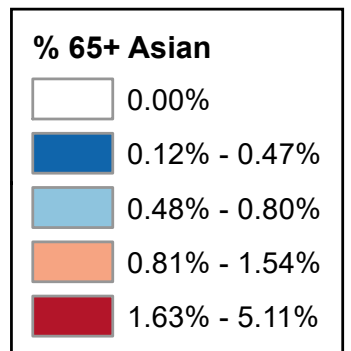

Percentage of Population Age 65+ who are Asian

State Average: 0.52%

Source: ACS, 2018-2022

Percentage of Population Age 65+ who are Asian

Abbot	0%	Bowdoin	0%	Chelsea	0.75%	East Central Penobscot	0%	Great Pond	0%	Kingman	0%
Acton	0%	Bowdoinham	1.01%	Cherryfield	0.81%	East Central Washington	0%	Greenbush	0%	Kingsbury	0%
Addison	0%	Bowerbank	0.86%	Chester	0%	East Hancock	0%	Greene	0%	Kittery	0%
Albion	0%	Bradford	0%	Chesterville	0.94%	East Machias	0%	Greenville	0%	Knox	0%
Alexander	0.24%	Bradley	0%	China	0%	East Millinocket	0%	Greenwood	0%	Lagrange	0%
Alfred	0%	Bremen	0%	Clifton	0%	Eastbrook	0%	Guilford	0%	Lake View	0%
Allagash	0%	Brewer	0%	Clinton	0%	Easton	0%	Hallowell	0%	Lakeville	0%
Alna	0%	Bridgewater	0%	Codyville	0.63%	Eastport	0%	Hamlin	0%	Lamoine	0.12%
Alton	0%	Bridgton	0%	Columbia	0%	Eddington	0%	Hammond	0%	Lebanon	2.07%
Amherst	0.12%	Brighton	0%	Columbia Falls	0%	Edgecomb	1.92%	Hampden	0%	Lee	0%
Amity	0.54%	Bristol	0%	Connor	0%	Edinburg	0%	Hancock	0%	Leeds	0%
Andover	0%	Brooklin	0%	Cooper	0%	Eliot	0.46%	Hanover	0%	Levant	0.65%
Anson	0%	Brooks	0%	Coplin	0%	Ellsworth	0.12%	Harmony	0%	Lewiston	0.17%
Appleton	0%	Brooksville	0.35%	Corinna	0%	Embden	0%	Harpwell	0.32%	Liberty	0%
Argyle	0%	Brownfield	0%	Corinth	0.80%	Enfield	0%	Harrington	0%	Limerick	0%
Arrowsic	0%	Brownville	0%	Cornish	0%	Etna	0%	Harrison	0%	Limestone	0%
Arundel	0%	Brunswick	0.68%	Cornville	0%	Eustis	0%	Hartford	0%	Limington	0%
Ashland	0%	Buckfield	0%	Cranberry Isles	0.81%	Exeter	0%	Hartland	0%	Lincoln Plan	0%
Athens	0%	Bucksport	0%	Crawford	0.24%	Fairfield	0%	Haynesville	0.54%	Lincoln Town	0%
Auburn	0%	Burlington	0%	Criehaven	0%	Falmouth	1.25%	Hebron	0%	Lincolntonville	1.54%
Augusta	0%	Burnham	0%	Crystal	1.72%	Farmingdale	0%	Hermon	0%	Linneus	0%
Aurora	0%	Buxton	0%	Cumberland	3.57%	Farmington	0%	Hersey	0%	Lisbon	0%
Avon	0%	Byron	0%	Cushing	0%	Fayette	0%	Hibberts gore	0%	Litchfield	0%
Baileyville	0.24%	Calais	0.75%	Cutler	0.41%	Fort Fairfield	0%	Highland	0%	Littleton	0%
Baldwin	0%	Cambridge	0.48%	Cyr	0%	Fort Kent	0%	Hiram	0%	Livermore	0%
Bancroft	0.54%	Camden	0%	Dallas	0%	Frankfort	0.24%	Hodgdon	0%	Livermore Falls	0%
Bangor	0.55%	Canaan	0%	Damariscotta	0%	Franklin	0%	Holden	0%	Long Island	0.32%
Bar Harbor	1.92%	Canton	0%	Danforth	0.25%	Freedom	0%	Hollis	0%	Louds Island	0%
Baring	0.24%	Cape Elizabeth	2.20%	Dayton	0%	Freeport	0.84%	Hope	0%	Lovell	0%
Bath	0%	Caratunk	0%	Deblois	0.81%	Frenchboro	0.81%	Houlton	0%	Lowell	0%
Beals	0.22%	Caribou	0%	Dedham	0%	Frenchville	0%	Howland	0%	Lubec	0%
Beaver Cove	0%	Carmel	1.76%	Deer Isle	0%	Friendship	0%	Hudson	0%	Ludlow	0%
Beddington	0.81%	Carrabassett Valley	0%	Denmark	0%	Frye Island	0%	Industry	0%	Lyman	0%
Belfast	0.38%	Carroll	0%	Dennistown	0%	Fryeburg	4.40%	Island Falls	1.72%	Machias	0.13%
Belgrade	0%	Carthage	0%	Dennysville	0%	Gardiner	2.28%	Isle au Haut	0%	Machiasport	0.41%
Belmont	0.54%	Casco	0%	Detroit	0%	Garfield	0%	Islesboro	1.54%	Macwahoc	0.54%
Benton	0%	Castine	0.35%	Dexter	0%	Garland	0.80%	Jackman	0%	Madawaska	0%
Berwick	4.89%	Castle Hill	0%	Dixfield	0%	Georgetown	0%	Jackson	0%	Madison	0%
Bethel	0%	Caswell	0%	Dixmont	0%	Gilead	0%	Jay	0.94%	Magalloway	0%
Biddeford	0.55%	Central Aroostook	0%	Dover-Foxcroft	0%	Glenburn	0%	Jefferson	0%	Manchester	1.31%
Bingham	0%	Central Hancock	0.12%	Dresden	4.18%	Glenwood	0.54%	Jonesboro	0%	Mapleton	0%
Blaine	0%	Central Somerset	0%	Drew	0%	Gorham	2.34%	Jonesport	0.22%	Mariaville	0.12%
Blanchard	0%	Chapman	0%	Durham	0%	Gouldsboro	0%	Kenduskeag	0.65%	Mars Hill	0%
Blue Hill	0%	Charleston	0.80%	Dyer Brook	0%	Grand Isle	0%	Kennebunk	0%	Marshall Island	0.81%
Boothbay	0%	Charlotte	0%	Eagle Lake	0%	Grand Lake Stream	0.63%	Kennebunkport	0%	Marshfield	0.13%
Boothbay Harbor	0.91%	Chebeague Island	0.32%	East Central Franklin	0%	Gray	0%	Kingfield	0%	Masardis	0%