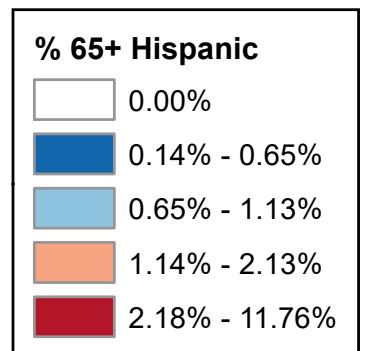

Percentage of Population Age 65+ Years who are Hispanic

State Average: 0.66%

Source: ACS, 2018-2022

Percentage of Population Age 65+ Years who are Hispanic

Abbot	0%	Bowdoin	0%	Chelsea	0.45%	East Central Penobscot	0%	Great Pond	1.09%	Kingman	0%
Acton	0%	Bowdoinham	5.24%	Cherryfield	1.08%	East Central Washington	1.63%	Greenbush	0%	Kingsbury	0%
Addison	1.02%	Bowerbank	1.14%	Chester	0%	East Hancock	1.09%	Greene	0%	Kittery	0%
Albion	0%	Bradford	0%	Chesterville	0%	East Machias	1.63%	Greenville	5.46%	Knox	2.63%
Alexander	0%	Bradley	0%	China	0%	East Millinocket	0%	Greenwood	0%	Lagrange	0%
Alfred	0.90%	Bremen	0%	Clifton	1.78%	Eastbrook	1.09%	Guilford	0%	Lake View	0%
Allagash	2.12%	Brewer	0.33%	Clinton	0%	Easton	0%	Hallowell	0%	Lakeville	0%
Alna	1.36%	Bridgewater	0%	Codyville	0%	Eastport	0%	Hamlin	0.54%	Lamoine	0.69%
Alton	0%	Bridgton	4.87%	Columbia	1.02%	Eddington	1.78%	Hammond	0%	Lebanon	0%
Amherst	0.69%	Brighton	0.17%	Columbia Falls	1.02%	Edgecomb	0%	Hampden	0%	Lee	0%
Amity	0%	Bristol	0%	Connor	0%	Edinburg	0%	Hancock	0%	Leeds	5.03%
Andover	0%	Brooklin	0.73%	Cooper	0.25%	Eliot	0%	Hanover	0%	Levant	0.39%
Anson	0%	Brooks	1.21%	Coplin	0.94%	Ellsworth	0.69%	Harmony	0.17%	Lewiston	0.46%
Appleton	0%	Brooksville	0.70%	Corinna	0%	Embden	0%	Harpowell	0.50%	Liberty	0.66%
Argyle	0%	Brownfield	1.03%	Corinth	0.80%	Enfield	0.28%	Harrington	1.44%	Limerick	0.52%
Arrowsic	0%	Brownville	0%	Cornish	0%	Etna	0.59%	Harrison	0%	Limestone	0%
Arundel	0%	Brunswick	0.81%	Cornville	2.53%	Eustis	0.94%	Hartford	0%	Limington	0%
Ashland	1.85%	Buckfield	0%	Cranberry Isles	0.27%	Exeter	0%	Hartland	0.17%	Lincoln Plan	0%
Athens	0.17%	Bucksport	2.64%	Crawford	0%	Fairfield	0.95%	Haynesville	0%	Lincoln Town	0%
Auburn	0.16%	Burlington	0.28%	Criehaven	0%	Falmouth	0.28%	Hebron	0%	Lincolntonville	2.20%
Augusta	1.21%	Burnham	0%	Crystal	1.25%	Farmingdale	0%	Hermon	0%	Linneus	6.25%
Aurora	1.09%	Buxton	3.00%	Cumberland	1.79%	Farmington	0%	Hersey	0%	Lisbon	2.37%
Avon	0%	Byron	0%	Cushing	3.00%	Fayette	0%	Hibberts gore	0%	Litchfield	0%
Baileysville	0%	Calais	0.65%	Cutler	3.68%	Fort Fairfield	0%	Highland	0.29%	Littleton	0%
Baldwin	0%	Cambridge	0.16%	Cyr	0.54%	Fort Kent	2.99%	Hiram	1.03%	Livermore	0%
Bancroft	0%	Camden	0%	Dallas	0%	Frankfort	0%	Hodgdon	0%	Livermore Falls	1.49%
Bangor	0.54%	Canaan	0.17%	Damariscotta	0%	Franklin	0%	Holden	0%	Long Island	0.50%
Bar Harbor	0%	Canton	0%	Danforth	0%	Freedom	0%	Hollis	0%	Louds Island	0%
Baring	0%	Cape Elizabeth	1.08%	Dayton	1.94%	Freeport	0.14%	Hope	0%	Lovell	1.42%
Bath	0%	Caratunk	1.85%	Deblois	1.08%	Frenchboro	0.27%	Houlton	0%	Lowell	0.28%
Beals	0.65%	Caribou	0%	Dedham	0%	Frenchville	5.18%	Howland	0%	Lubec	0%
Beaver Cove	5.46%	Carmel	0%	Deer Isle	0.91%	Friendship	1.71%	Hudson	0%	Ludlow	0%
Beddington	1.08%	Carrabassett Valley	0.94%	Denmark	1.03%	Frye Island	0%	Industry	2.07%	Lyman	0%
Belfast	0.79%	Carroll	0%	Dennistown	0%	Fryeburg	0%	Island Falls	1.25%	Machias	1.03%
Belgrade	0%	Carthage	0%	Dennysville	1.63%	Gardiner	0%	Isle au Haut	0%	Machiasport	3.68%
Belmont	0%	Casco	0%	Detroit	0.71%	Garfield	1.85%	Islesboro	2.20%	Macwahoc	0%
Benton	0%	Castine	0.70%	Dexter	1.11%	Garland	0.80%	Jackman	0%	Madawaska	0%
Berwick	0%	Castle Hill	0.58%	Dixfield	0%	Georgetown	0%	Jackson	1.21%	Madison	0%
Bethel	0%	Caswell	0%	Dixmont	0.59%	Gilead	0%	Jay	0%	Magalloway	0%
Biddeford	0%	Central Aroostook	0%	Dover-Foxcroft	0%	Glenburn	0%	Jefferson	0%	Manchester	0%
Bingham	1.85%	Central Hancock	0.69%	Dresden	1.13%	Glenwood	0%	Jonesboro	1.02%	Mapleton	0.58%
Blaine	0%	Central Somerset	0.29%	Drew	0%	Gorham	0.74%	Jonesport	0.65%	Mariaville	0.69%
Blanchard	0%	Chapman	0.58%	Durham	0%	Gouldsboro	0%	Kenduskeag	0.39%	Mars Hill	0%
Blue Hill	0%	Charleston	0.80%	Dyer Brook	0%	Grand Isle	0%	Kennebunk	0.62%	Marshall Island	0.27%
Boothbay	1.19%	Charlotte	0.25%	Eagle Lake	0%	Grand Lake Stream	0%	Kennebunkport	0.91%	Marshfield	1.03%
Boothbay Harbor	2.72%	Chebeague Island	0.50%	East Central Franklin	0.94%	Gray	0%	Kingfield	0.94%	Masardis	1.85%