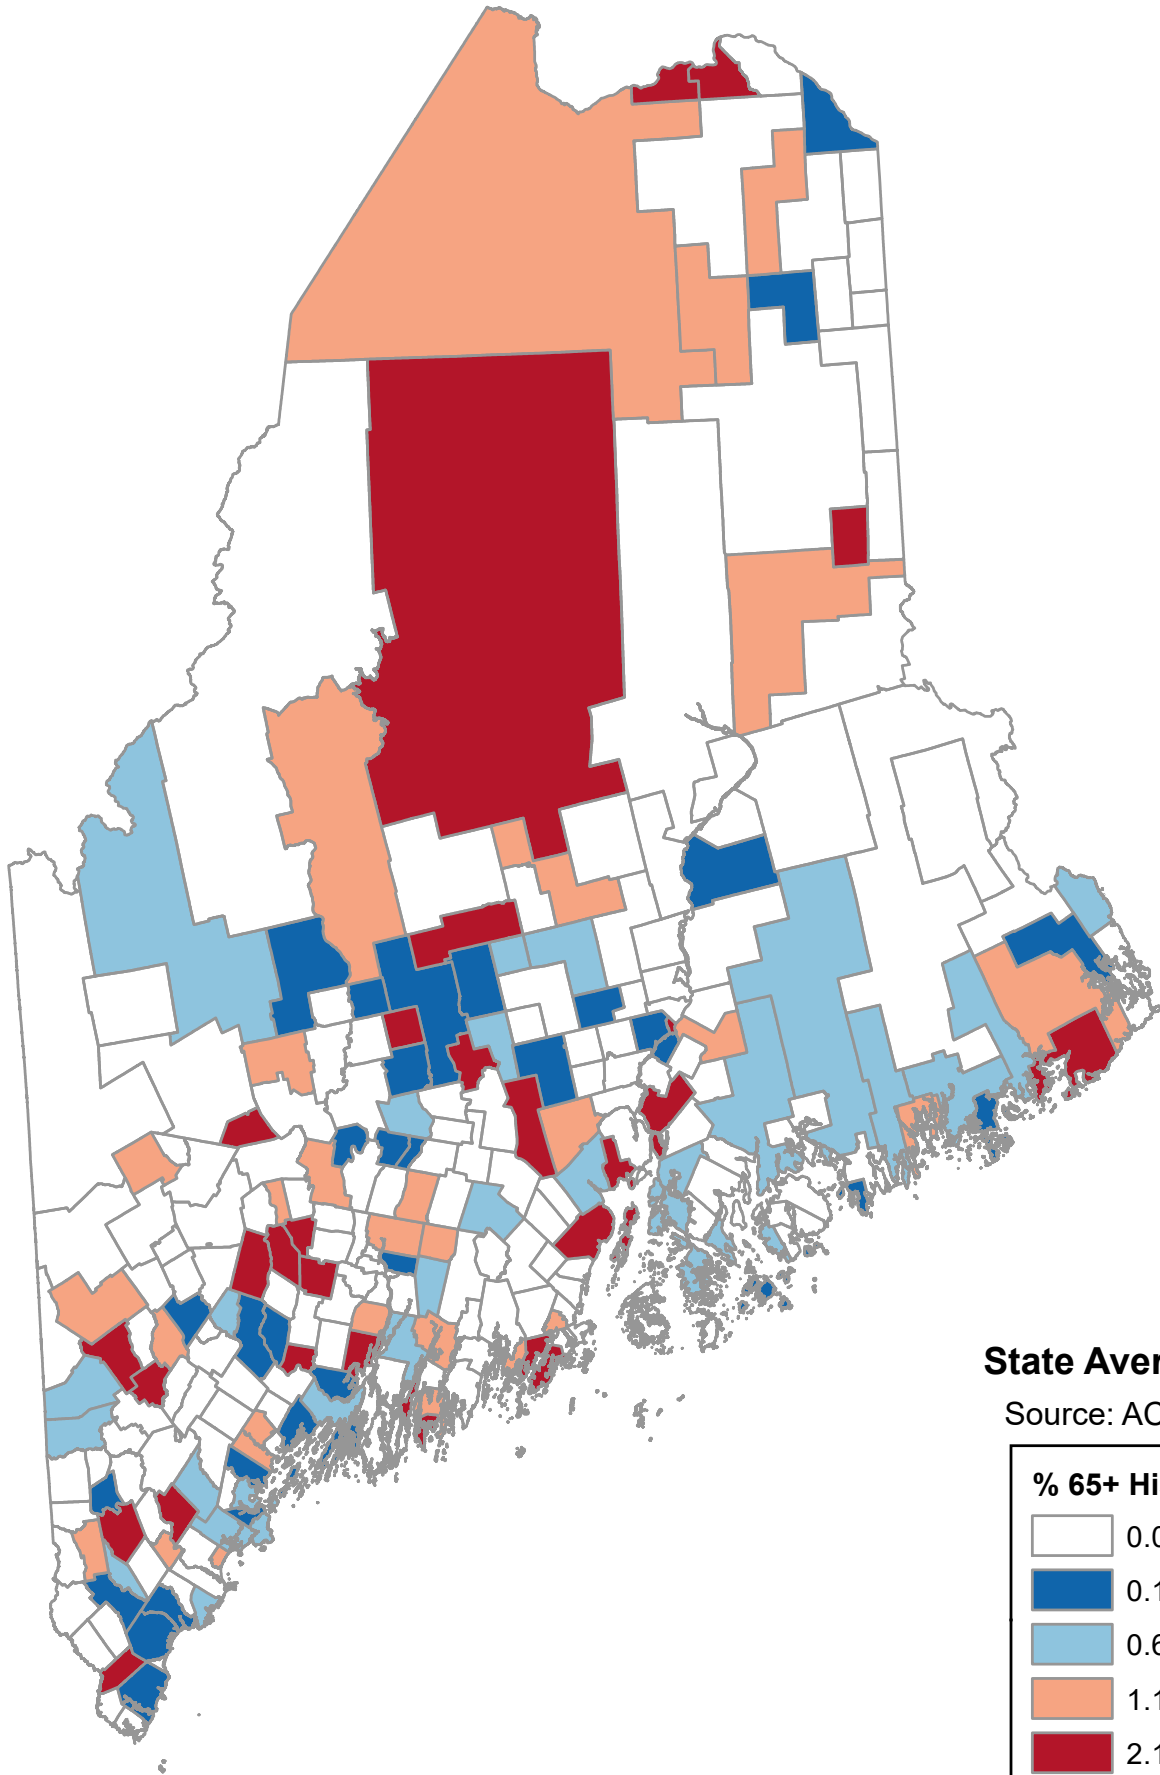

Percentage of Population Age 65+ Years who are Hispanic

State Average: 0.66%

Source: ACS, 2018-2022

Percentage of Population Age 65+ Years who are Hispanic

Abbot	0%	Bowdoin	0%	Chelsea	0.45%	East Central Penobscot	0%	Great Pond	1.09%	Kingman	0%
Acton	0%	Bowdoinham	5.24%	Cherryfield	1.08%	East Central Washington	1.63%	Greenbush	0%	Kingsbury	0%
Addison	1.02%	Bowerbank	1.14%	Chester	0%	East Hancock	1.09%	Greene	0%	Kittery	0%
Albion	0%	Bradford	0%	Chesterville	0%	East Machias	1.63%	Greenville	5.46%	Knox	2.63%
Alexander	0%	Bradley	0%	China	0%	East Millinocket	0%	Greenwood	0%	Lagrange	0%
Alfred	0.90%	Bremen	0%	Clifton	1.78%	Eastbrook	1.09%	Guilford	0%	Lake View	0%
Allagash	2.12%	Brewer	0.33%	Clinton	0%	Easton	0%	Hallowell	0%	Lakeville	0%
Alna	1.36%	Bridgewater	0%	Codyville	0%	Eastport	0%	Hamlin	0.54%	Lamoine	0.69%
Alton	0%	Bridgton	4.87%	Columbia	1.02%	Eddington	1.78%	Hammond	0%	Lebanon	0%
Amherst	0.69%	Brighton	0.17%	Columbia Falls	1.02%	Edgecomb	0%	Hampden	0%	Lee	0%
Amity	0%	Bristol	0%	Connor	0%	Edinburg	0%	Hancock	0%	Leeds	5.03%
Andover	0%	Brooklin	0.73%	Cooper	0.25%	Eliot	0%	Hanover	0%	Levant	0.39%
Anson	0%	Brooks	1.21%	Coplin	0.94%	Ellsworth	0.69%	Harmony	0.17%	Lewiston	0.46%
Appleton	0%	Brooksville	0.70%	Corinna	0%	Embden	0%	Harpowell	0.50%	Liberty	0.66%
Argyle	0%	Brownfield	1.03%	Corinth	0.80%	Enfield	0.28%	Harrington	1.44%	Limerick	0.52%
Arrowsic	0%	Brownville	0%	Cornish	0%	Etna	0.59%	Harrison	0%	Limestone	0%
Arundel	0%	Brunswick	0.81%	Cornville	2.53%	Eustis	0.94%	Hartford	0%	Limington	0%
Ashland	1.85%	Buckfield	0%	Cranberry Isles	0.27%	Exeter	0%	Hartland	0.17%	Lincoln Plan	0%
Athens	0.17%	Bucksport	2.64%	Crawford	0%	Fairfield	0.95%	Haynesville	0%	Lincoln Town	0%
Auburn	0.16%	Burlington	0.28%	Criehaven	0%	Falmouth	0.28%	Hebron	0%	Lincolntonville	2.20%
Augusta	1.21%	Burnham	0%	Crystal	1.25%	Farmingdale	0%	Hermon	0%	Linneus	6.25%
Aurora	1.09%	Buxton	3.00%	Cumberland	1.79%	Farmington	0%	Hersey	0%	Lisbon	2.37%
Avon	0%	Byron	0%	Cushing	3.00%	Fayette	0%	Hibberts gore	0%	Litchfield	0%
Baileysville	0%	Calais	0.65%	Cutler	3.68%	Fort Fairfield	0%	Highland	0.29%	Littleton	0%
Baldwin	0%	Cambridge	0.16%	Cyr	0.54%	Fort Kent	2.99%	Hiram	1.03%	Livermore	0%
Bancroft	0%	Camden	0%	Dallas	0%	Frankfort	0%	Hodgdon	0%	Livermore Falls	1.49%
Bangor	0.54%	Canaan	0.17%	Damariscotta	0%	Franklin	0%	Holden	0%	Long Island	0.50%
Bar Harbor	0%	Canton	0%	Danforth	0%	Freedom	0%	Hollis	0%	Louds Island	0%
Baring	0%	Cape Elizabeth	1.08%	Dayton	1.94%	Freeport	0.14%	Hope	0%	Lovell	1.42%
Bath	0%	Caratunk	1.85%	Deblois	1.08%	Frenchboro	0.27%	Houlton	0%	Lowell	0.28%
Beals	0.65%	Caribou	0%	Dedham	0%	Frenchville	5.18%	Howland	0%	Lubec	0%
Beaver Cove	5.46%	Carmel	0%	Deer Isle	0.91%	Friendship	1.71%	Hudson	0%	Ludlow	0%
Beddington	1.08%	Carrabassett Valley	0.94%	Denmark	1.03%	Frye Island	0%	Industry	2.07%	Lyman	0%
Belfast	0.79%	Carroll	0%	Dennistown	0%	Fryeburg	0%	Island Falls	1.25%	Machias	1.03%
Belgrade	0%	Carthage	0%	Dennysville	1.63%	Gardiner	0%	Isle au Haut	0%	Machiasport	3.68%
Belmont	0%	Casco	0%	Detroit	0.71%	Garfield	1.85%	Islesboro	2.20%	Macwahoc	0%
Benton	0%	Castine	0.70%	Dexter	1.11%	Garland	0.80%	Jackman	0%	Madawaska	0%
Berwick	0%	Castle Hill	0.58%	Dixfield	0%	Georgetown	0%	Jackson	1.21%	Madison	0%
Bethel	0%	Caswell	0%	Dixmont	0.59%	Gilead	0%	Jay	0%	Magalloway	0%
Biddeford	0%	Central Aroostook	0%	Dover-Foxcroft	0%	Glenburn	0%	Jefferson	0%	Manchester	0%
Bingham	1.85%	Central Hancock	0.69%	Dresden	1.13%	Glenwood	0%	Jonesboro	1.02%	Mapleton	0.58%
Blaine	0%	Central Somerset	0.29%	Drew	0%	Gorham	0.74%	Jonesport	0.65%	Mariaville	0.69%
Blanchard	0%	Chapman	0.58%	Durham	0%	Gouldsboro	0%	Kenduskeag	0.39%	Mars Hill	0%
Blue Hill	0%	Charleston	0.80%	Dyer Brook	0%	Grand Isle	0%	Kennebunk	0.62%	Marshall Island	0.27%
Boothbay	1.19%	Charlotte	0.25%	Eagle Lake	0%	Grand Lake Stream	0%	Kennebunkport	0.91%	Marshfield	1.03%
Boothbay Harbor	2.72%	Chebeague Island	0.50%	East Central Franklin	0.94%	Gray	0%	Kingfield	0.94%	Masardis	1.85%