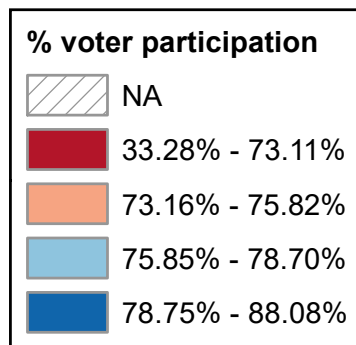

Voter Participation Rate in 2020 Presidential Election (age 18+)

State Average: 74.14%

Source: Maine Secretary of State, 2023

Voter Participation Rate in 2020 Presidential Election (age 18+)

Abbot	76.78%	Bowdoin	70.08%	Chelsea	71.83%	East Central Penobscot	65.69%	Great Pond	72.32%	Kingman	73.32%
Acton	72.40%	Bowdoinham	79.15%	Cherryfield	78.45%	East Central Washington	NA	Greenbush	65.69%	Kingsbury	76.78%
Addison	74.76%	Bowerbank	86.75%	Chester	75.35%	East Hancock	72.32%	Greene	75.67%	Kittery	71.12%
Albion	77.73%	Bradford	62.48%	Chesterville	76.90%	East Machias	NA	Greenville	72.85%	Knox	70.44%
Alexander	68.46%	Bradley	70.86%	China	82.11%	East Millinocket	69.81%	Greenwood	74.27%	Lagrange	62.48%
Alfred	77.16%	Bremen	73.89%	Clifton	75.48%	Eastbrook	72.32%	Guilford	76.78%	Lake View	81.29%
Allagash	71.48%	Brewer	67.50%	Clinton	71.23%	Easton	73.32%	Hallowell	78.33%	Lakeville	73.32%
Alna	80.93%	Bridgewater	70.14%	Codyville	80.74%	Eastport	71.56%	Hamlin	79.90%	Lamoine	72.67%
Alton	68.91%	Bridgton	67.80%	Columbia	74.76%	Eddington	75.48%	Hammond	74.43%	Lebanon	67.12%
Amherst	72.67%	Brighton	70.77%	Columbia Falls	74.76%	Edgecomb	73.52%	Hampden	76.71%	Lee	73.32%
Amity	72.14%	Bristol	82.31%	Connor	75.81%	Edinburg	74.53%	Hancock	70.46%	Leeds	73.11%
Andover	78.03%	Brooklin	83.47%	Cooper	81.43%	Eliot	71.13%	Hanover	78.03%	Levant	76.20%
Anson	69.78%	Brooks	73.58%	Coplin	72.29%	Ellsworth	72.67%	Harmony	70.77%	Lewiston	60.49%
Appleton	84.45%	Brooksville	62.36%	Corinna	73.11%	Embden	74.32%	Harpowell	85.90%	Liberty	75.91%
Argyle	68.91%	Brownfield	75.14%	Corinth	75.27%	Enfield	68.21%	Harrington	72.55%	Limerick	75.85%
Arrowsic	82.25%	Brownville	81.29%	Cornish	76.94%	Etna	74.86%	Harrison	78.83%	Limestone	42.50%
Arundel	76.17%	Brunswick	68.33%	Cornville	74.65%	Eustis	72.29%	Hartford	70.11%	Limington	86.09%
Ashland	79.76%	Buckfield	74.40%	Cranberry Isles	72.88%	Exeter	73.11%	Hartland	70.77%	Lincoln Plan	78.03%
Athens	70.77%	Bucksport	70.34%	Crawford	68.46%	Fairfield	73.94%	Haynesville	72.14%	Lincoln Town	75.35%
Auburn	72.99%	Burlington	68.21%	Criehaven	80.75%	Falmouth	88.08%	Hebron	74.40%	Lincolntonville	79.25%
Augusta	63.89%	Burnham	68.98%	Crystal	78.68%	Farmingdale	67.68%	Hermon	77.47%	Linneus	77.45%
Aurora	72.32%	Buxton	77.98%	Cumberland	80.68%	Farmington	61.02%	Hersey	74.43%	Lisbon	73.33%
Avon	69.09%	Byron	78.03%	Cushing	78.37%	Fayette	81.41%	Hibberts gore	76.78%	Litchfield	74.66%
Baileysville	68.46%	Calais	68.43%	Cutler	73.65%	Fort Fairfield	68.65%	Highland	67.87%	Littleton	73.98%
Baldwin	71.07%	Cambridge	77.64%	Cyr	79.90%	Fort Kent	NA	Hiram	75.27%	Livermore	71.47%
Bancroft	72.14%	Camden	78.55%	Dallas	33.28%	Frankfort	75.62%	Hodgdon	73.98%	Livermore Falls	68.60%
Bangor	68.02%	Canaan	70.77%	Damariscotta	73.89%	Franklin	NA	Holden	76.42%	Long Island	85.90%
Bar Harbor	72.86%	Canton	70.11%	Danforth	81.56%	Freedom	79.83%	Hollis	79.60%	Louds Island	82.31%
Baring	68.46%	Cape Elizabeth	79.87%	Dayton	79.32%	Freeport	80.88%	Hope	85.42%	Lovell	81.13%
Bath	70.21%	Caratunk	74.09%	Deblois	78.45%	Frenchboro	72.88%	Houlton	73.98%	Lowell	68.21%
Beals	75.76%	Caribou	75.81%	Dedham	77.33%	Frenchville	72.92%	Howland	74.53%	Lubec	69.49%
Beaver Cove	72.85%	Carmel	78.75%	Deer Isle	71.71%	Friendship	76.18%	Hudson	62.48%	Ludlow	74.43%
Beddington	78.45%	Carrabassett Valley	72.29%	Denmark	75.14%	Frye Island	81.26%	Industry	71.15%	Lyman	77.10%
Belfast	71.50%	Carroll	73.32%	Dennistown	71.49%	Fryeburg	63.63%	Island Falls	78.68%	Machias	64.57%
Belgrade	77.92%	Carthage	69.09%	Dennysville	NA	Gardiner	69.21%	Isle au Haut	80.75%	Machiasport	73.65%
Belmont	78.16%	Casco	68.28%	Detroit	70.53%	Garfield	79.76%	Islesboro	79.25%	Macwahoc	72.14%
Benton	77.28%	Castine	62.36%	Dexter	71.00%	Garland	75.27%	Jackman	71.49%	Madawaska	68.04%
Berwick	66.57%	Castle Hill	77.80%	Dixfield	72.13%	Georgetown	82.25%	Jackson	73.58%	Madison	69.47%
Bethel	79.95%	Caswell	42.50%	Dixmont	74.86%	Gilead	79.95%	Jay	76.90%	Magalloway	78.03%
Biddeford	69.94%	Central Aroostook	74.43%	Dover-Foxcroft	76.62%	Glenburn	78.24%	Jefferson	76.78%	Manchester	75.82%
Bingham	74.09%	Central Hancock	72.67%	Dresden	73.63%	Glenwood	72.14%	Jonesboro	74.76%	Mapleton	77.80%
Blaine	70.14%	Central Somerset	67.87%	Drew	73.32%	Gorham	73.11%	Jonesport	75.76%	Mariaville	72.67%
Blanchard	76.78%	Chapman	77.80%	Durham	76.50%	Gouldsboro	70.19%	Kenduskeag	76.20%	Mars Hill	70.14%
Blue Hill	75.95%	Charleston	75.27%	Dyer Brook	74.43%	Grand Isle	68.04%	Kennebunk	81.79%	Marshall Island	72.88%
Boothbay	80.23%	Charlotte	81.43%	Eagle Lake	60.39%	Grand Lake Stream	80.74%	Kennebunkport	86.69%	Marshfield	64.57%
Boothbay Harbor	76.24%	Chebeague Island	85.90%	East Central Franklin	72.29%	Gray	76.25%	Kingfield	72.29%	Masardis	79.76%