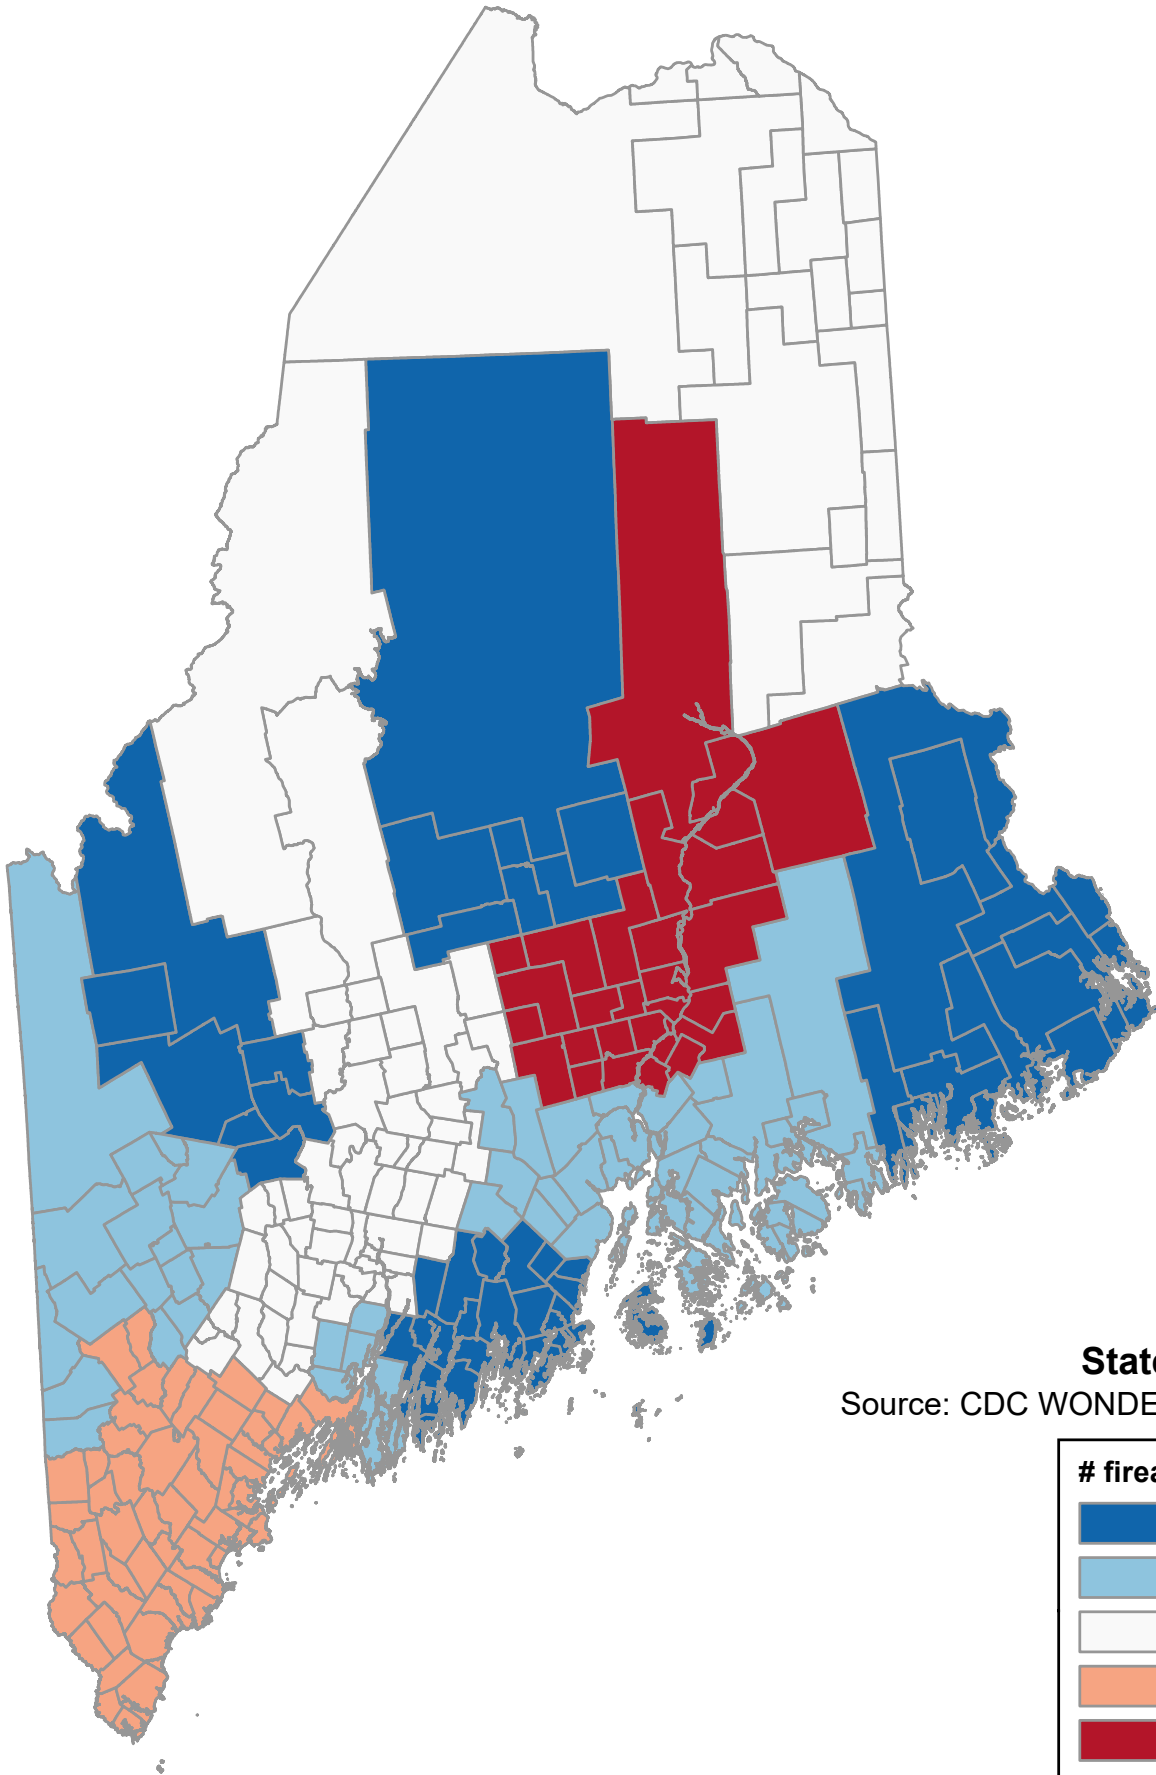

Number of Firearm Fatalities of All Ages (County)

State Total: 770

Source: CDC WONDER, 2016-2020

Number of Firearm Fatalities by County (all ages)

Abbot	15	Bowdoin	28	Chelsea	66	East Central Penobscot	105	Great Pond	32	Kingman	105
Acton	97	Bowdoinham	28	Cherryfield	27	East Central Washington	27	Greenbush	105	Kingsbury	15
Addison	27	Bowerbank	15	Chester	105	East Hancock	32	Greene	58	Kittery	97
Albion	66	Bradford	105	Chesterville	26	East Machias	27	Greenville	15	Knox	29
Alexander	27	Bradley	105	China	66	East Millinocket	105	Greenwood	39	Lagrange	105
Alfred	97	Bremen	22	Clifton	105	Eastbrook	32	Guilford	15	Lake View	15
Allagash	46	Brewer	105	Clinton	66	Easton	46	Hallowell	66	Lakeville	105
Alna	22	Bridgewater	46	Codyville	27	Eastport	27	Hamlin	46	Lamoine	32
Alton	105	Bridgton	104	Columbia	27	Eddington	105	Hammond	46	Lebanon	97
Amherst	32	Brighton	52	Columbia Falls	27	Edgecomb	22	Hampden	105	Lee	105
Amity	46	Bristol	22	Connor	46	Edinburg	105	Hancock	32	Leeds	58
Andover	39	Brooklin	32	Cooper	27	Eliot	97	Hanover	39	Levant	105
Anson	52	Brooks	29	Coplin	26	Ellsworth	32	Harmony	52	Lewiston	58
Appleton	24	Brooksville	32	Corinna	105	Embden	52	Harpwell	104	Liberty	29
Argyle	105	Brownfield	39	Corinth	105	Enfield	105	Harrington	27	Limerick	97
Arrowsic	28	Brownville	15	Cornish	97	Etna	105	Harrison	104	Limestone	46
Arundel	97	Brunswick	104	Cornville	52	Eustis	26	Hartford	39	Limington	97
Ashland	46	Buckfield	39	Cranberry Isles	32	Exeter	105	Hartland	52	Lincoln Plan	39
Athens	52	Bucksport	32	Crawford	27	Fairfield	52	Haynesville	46	Lincoln Town	105
Auburn	58	Burlington	105	Criehaven	24	Falmouth	104	Hebron	39	Lincolntonville	29
Augusta	66	Burnham	29	Crystal	46	Farmingdale	66	Hermon	105	Linneus	46
Aurora	32	Buxton	97	Cumberland	104	Farmington	26	Hersey	46	Lisbon	58
Avon	26	Byron	39	Cushing	24	Fayette	66	Hibberts gore	22	Litchfield	66
Baileyville	27	Calais	27	Cutler	27	Fort Fairfield	46	Highland	52	Littleton	46
Baldwin	104	Cambridge	52	Cyr	46	Fort Kent	46	Hiram	39	Livermore	58
Bancroft	46	Camden	24	Dallas	26	Frankfort	29	Hodgdon	46	Livermore Falls	58
Bangor	105	Canaan	52	Damariscotta	22	Franklin	32	Holden	105	Long Island	104
Bar Harbor	32	Canton	39	Danforth	27	Freedom	29	Hollis	97	Louds Island	22
Baring	27	Cape Elizabeth	104	Dayton	97	Freeport	104	Hope	24	Lovell	39
Bath	28	Caratunk	52	Deblois	27	Frenchboro	32	Houlton	46	Lowell	105
Beals	27	Caribou	46	Dedham	32	Frenchville	46	Howland	105	Lubec	27
Beaver Cove	15	Carmel	105	Deer Isle	32	Friendship	24	Hudson	105	Ludlow	46
Beddington	27	Carrabassett Valley	26	Denmark	39	Frye Island	104	Industry	26	Lyman	97
Belfast	29	Carroll	105	Dennistown	52	Fryeburg	39	Island Falls	46	Machias	27
Belgrade	66	Carthage	26	Dennysville	27	Gardiner	66	Isle au Haut	24	Machiasport	27
Belmont	29	Casco	104	Detroit	52	Garfield	46	Islesboro	29	Macwahoc	46
Benton	66	Castine	32	Dexter	105	Garland	105	Jackman	52	Madawaska	46
Berwick	97	Castle Hill	46	Dixfield	39	Georgetown	28	Jackson	29	Madison	52
Bethel	39	Caswell	46	Dixmont	105	Gilead	39	Jay	26	Magalloway	39
Biddeford	97	Central Aroostook	46	Dover-Foxcroft	15	Glenburn	105	Jefferson	22	Manchester	66
Bingham	52	Central Hancock	32	Dresden	22	Glenwood	46	Jonesboro	27	Mapleton	46
Blaine	46	Central Somerset	52	Drew	105	Gorham	104	Jonesport	27	Mariaville	32
Blanchard	15	Chapman	46	Durham	58	Gouldsboro	32	Kenduskeag	105	Mars Hill	46
Blue Hill	32	Charleston	105	Dyer Brook	46	Grand Isle	46	Kennebunk	97	Marshall Island	32
Boothbay	22	Charlotte	27	Eagle Lake	46	Grand Lake Stream	27	Kennebunkport	97	Marshfield	27
Boothbay Harbor	22	Chebeague Island	104	East Central Franklin	26	Gray	104	Kingfield	26	Masardis	46