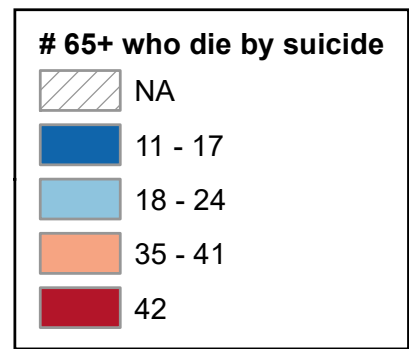

Number of Persons Age 65+ Years who Died by Suicide (County)

State Total: 290

Source: CDC WONDER, 2016-2020

Number of Persons Age 65+ Years who Died by Suicide (County)

Abbot	NA	Bowdoin	NA	Chelsea	24	East Central Penobscot	35	Great Pond	18	Kingman	35
Acton	41	Bowdoinham	NA	Cherryfield	13	East Central Washington	13	Greenbush	35	Kingsbury	NA
Addison	13	Bowerbank	NA	Chester	35	East Hancock	18	Greene	16	Kittery	41
Albion	24	Bradford	35	Chesterville	11	East Machias	13	Greenville	NA	Knox	11
Alexander	13	Bradley	35	China	24	East Millinocket	35	Greenwood	17	Lagrange	35
Alfred	41	Bremen	13	Clifton	35	Eastbrook	18	Guilford	NA	Lake View	NA
Allagash	17	Brewer	35	Clinton	24	Easton	17	Hallowell	24	Lakeville	35
Alna	13	Bridgewater	17	Codyville	13	Eastport	13	Hamlin	17	Lamoine	18
Alton	35	Bridgton	42	Columbia	13	Eddington	35	Hammond	17	Lebanon	41
Amherst	18	Brighton	20	Columbia Falls	13	Edgecomb	13	Hampden	35	Lee	35
Amity	17	Bristol	13	Connor	17	Edinburg	35	Hancock	18	Leeds	16
Andover	17	Brooklin	18	Cooper	13	Eliot	41	Hanover	17	Levant	35
Anson	20	Brooks	11	Coplin	11	Ellsworth	18	Harmony	20	Lewiston	16
Appleton	12	Brooksville	18	Corinna	35	Embden	20	Harpwell	42	Liberty	11
Argyle	35	Brownfield	17	Corinth	35	Enfield	35	Harrington	13	Limerick	41
Arrowsic	NA	Brownville	NA	Cornish	41	Etna	35	Harrison	42	Limestone	17
Arundel	41	Brunswick	42	Cornville	20	Eustis	11	Hartford	17	Limington	41
Ashland	17	Buckfield	17	Cranberry Isles	18	Exeter	35	Hartland	20	Lincoln Plan	17
Athens	20	Bucksport	18	Crawford	13	Fairfield	20	Haynesville	17	Lincoln Town	35
Auburn	16	Burlington	35	Criehaven	12	Falmouth	42	Hebron	17	Lincolntonville	11
Augusta	24	Burnham	11	Crystal	17	Farmingdale	24	Hermon	35	Linneus	17
Aurora	18	Buxton	41	Cumberland	42	Farmington	11	Hersey	17	Lisbon	16
Avon	11	Byron	17	Cushing	12	Fayette	24	Hibberts gore	13	Litchfield	24
Baileyville	13	Calais	13	Cutler	13	Fort Fairfield	17	Highland	20	Littleton	17
Baldwin	42	Cambridge	20	Cyr	17	Fort Kent	17	Hiram	17	Livermore	16
Bancroft	17	Camden	12	Dallas	11	Frankfort	11	Hodgdon	17	Livermore Falls	16
Bangor	35	Canaan	20	Damariscotta	13	Franklin	18	Holden	35	Long Island	42
Bar Harbor	18	Canton	17	Danforth	13	Freedom	11	Hollis	41	Louds Island	13
Baring	13	Cape Elizabeth	42	Dayton	41	Freeport	42	Hope	12	Lovell	17
Bath	NA	Caratunk	20	Deblois	13	Frenchboro	18	Houlton	17	Lowell	35
Beals	13	Caribou	17	Dedham	18	Frenchville	17	Howland	35	Lubec	13
Beaver Cove	NA	Carmel	35	Deer Isle	18	Friendship	12	Hudson	35	Ludlow	17
Beddington	13	Carrabassett Valley	11	Denmark	17	Frye Island	42	Industry	11	Lyman	41
Belfast	11	Carroll	35	Dennistown	20	Fryeburg	17	Island Falls	17	Machias	13
Belgrade	24	Carthage	11	Dennysville	13	Gardiner	24	Isle au Haut	12	Machiasport	13
Belmont	11	Casco	42	Detroit	20	Garfield	17	Islesboro	11	Macwahoc	17
Benton	24	Castine	18	Dexter	35	Garland	35	Jackman	20	Madawaska	17
Berwick	41	Castle Hill	17	Dixfield	17	Georgetown	NA	Jackson	11	Madison	20
Bethel	17	Caswell	17	Dixmont	35	Gilead	17	Jay	11	Magalloway	17
Biddeford	41	Central Aroostook	17	Dover-Foxcroft	NA	Glenburn	35	Jefferson	13	Manchester	24
Bingham	20	Central Hancock	18	Dresden	13	Glenwood	17	Jonesboro	13	Mapleton	17
Blaine	17	Central Somerset	20	Drew	35	Gorham	42	Jonesport	13	Mariaville	18
Blanchard	NA	Chapman	17	Durham	16	Gouldsboro	18	Kenduskeag	35	Mars Hill	17
Blue Hill	18	Charleston	35	Dyer Brook	17	Grand Isle	17	Kennebunk	41	Marshall Island	18
Boothbay	13	Charlotte	13	Eagle Lake	17	Grand Lake Stream	13	Kennebunkport	41	Marshfield	13
Boothbay Harbor	13	Chebeague Island	42	East Central Franklin	11	Gray	42	Kingfield	11	Masardis	17