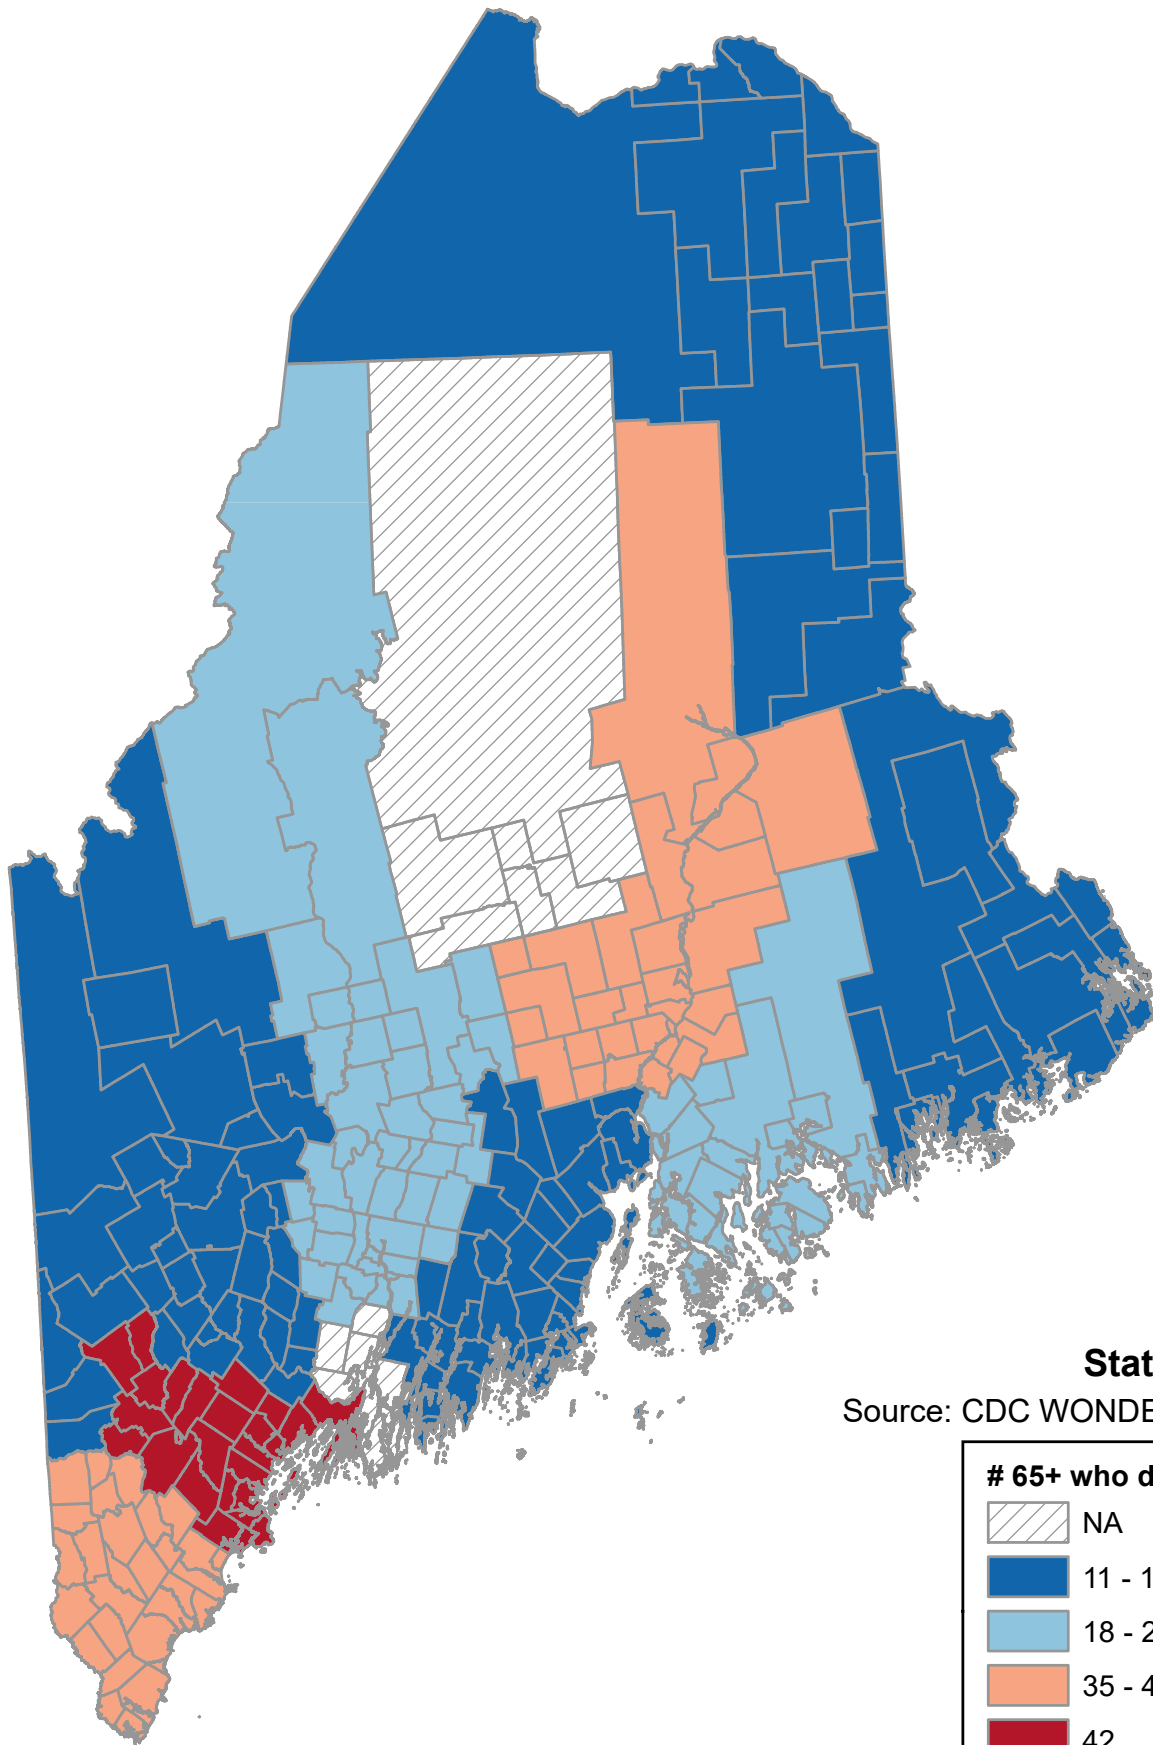

Number of Persons Age 65+ Years who Died by Suicide (County)

State Total: 290

Source: CDC WONDER, 2016-2020

Number of Persons Age 65+ Years who Died by Suicide (County)

Abbot	NA	Bowdoin	NA	Chelsea	24	East Central Penobscot	35	Great Pond	18	Kingman	35
Acton	41	Bowdoinham	NA	Cherryfield	13	East Central Washington	13	Greenbush	35	Kingsbury	NA
Addison	13	Bowerbank	NA	Chester	35	East Hancock	18	Greene	16	Kittery	41
Albion	24	Bradford	35	Chesterville	11	East Machias	13	Greenville	NA	Knox	11
Alexander	13	Bradley	35	China	24	East Millinocket	35	Greenwood	17	Lagrange	35
Alfred	41	Bremen	13	Clifton	35	Eastbrook	18	Guilford	NA	Lake View	NA
Allagash	17	Brewer	35	Clinton	24	Easton	17	Hallowell	24	Lakeville	35
Alna	13	Bridgewater	17	Codyville	13	Eastport	13	Hamlin	17	Lamoine	18
Alton	35	Bridgton	42	Columbia	13	Eddington	35	Hammond	17	Lebanon	41
Amherst	18	Brighton	20	Columbia Falls	13	Edgecomb	13	Hampden	35	Lee	35
Amity	17	Bristol	13	Connor	17	Edinburg	35	Hancock	18	Leeds	16
Andover	17	Brooklin	18	Cooper	13	Eliot	41	Hanover	17	Levant	35
Anson	20	Brooks	11	Coplin	11	Ellsworth	18	Harmony	20	Lewiston	16
Appleton	12	Brooksville	18	Corinna	35	Embden	20	Harpwell	42	Liberty	11
Argyle	35	Brownfield	17	Corinth	35	Enfield	35	Harrington	13	Limerick	41
Arrowsic	NA	Brownville	NA	Cornish	41	Etna	35	Harrison	42	Limestone	17
Arundel	41	Brunswick	42	Cornville	20	Eustis	11	Hartford	17	Limington	41
Ashland	17	Buckfield	17	Cranberry Isles	18	Exeter	35	Hartland	20	Lincoln Plan	17
Athens	20	Bucksport	18	Crawford	13	Fairfield	20	Haynesville	17	Lincoln Town	35
Auburn	16	Burlington	35	Criehaven	12	Falmouth	42	Hebron	17	Lincolntonville	11
Augusta	24	Burnham	11	Crystal	17	Farmingdale	24	Hermon	35	Linneus	17
Aurora	18	Buxton	41	Cumberland	42	Farmington	11	Hersey	17	Lisbon	16
Avon	11	Byron	17	Cushing	12	Fayette	24	Hibberts gore	13	Litchfield	24
Baileyville	13	Calais	13	Cutler	13	Fort Fairfield	17	Highland	20	Littleton	17
Baldwin	42	Cambridge	20	Cyr	17	Fort Kent	17	Hiram	17	Livermore	16
Bancroft	17	Camden	12	Dallas	11	Frankfort	11	Hodgdon	17	Livermore Falls	16
Bangor	35	Canaan	20	Damariscotta	13	Franklin	18	Holden	35	Long Island	42
Bar Harbor	18	Canton	17	Danforth	13	Freedom	11	Hollis	41	Louds Island	13
Baring	13	Cape Elizabeth	42	Dayton	41	Freeport	42	Hope	12	Lovell	17
Bath	NA	Caratunk	20	Deblois	13	Frenchboro	18	Houlton	17	Lowell	35
Beals	13	Caribou	17	Dedham	18	Frenchville	17	Howland	35	Lubec	13
Beaver Cove	NA	Carmel	35	Deer Isle	18	Friendship	12	Hudson	35	Ludlow	17
Beddington	13	Carrabassett Valley	11	Denmark	17	Frye Island	42	Industry	11	Lyman	41
Belfast	11	Carroll	35	Dennistown	20	Fryeburg	17	Island Falls	17	Machias	13
Belgrade	24	Carthage	11	Dennysville	13	Gardiner	24	Isle au Haut	12	Machiasport	13
Belmont	11	Casco	42	Detroit	20	Garfield	17	Islesboro	11	Macwahoc	17
Benton	24	Castine	18	Dexter	35	Garland	35	Jackman	20	Madawaska	17
Berwick	41	Castle Hill	17	Dixfield	17	Georgetown	NA	Jackson	11	Madison	20
Bethel	17	Caswell	17	Dixmont	35	Gilead	17	Jay	11	Magalloway	17
Biddeford	41	Central Aroostook	17	Dover-Foxcroft	NA	Glenburn	35	Jefferson	13	Manchester	24
Bingham	20	Central Hancock	18	Dresden	13	Glenwood	17	Jonesboro	13	Mapleton	17
Blaine	17	Central Somerset	20	Drew	35	Gorham	42	Jonesport	13	Mariaville	18
Blanchard	NA	Chapman	17	Durham	16	Gouldsboro	18	Kenduskeag	35	Mars Hill	17
Blue Hill	18	Charleston	35	Dyer Brook	17	Grand Isle	17	Kennebunk	41	Marshall Island	18
Boothbay	13	Charlotte	13	Eagle Lake	17	Grand Lake Stream	13	Kennebunkport	41	Marshfield	13
Boothbay Harbor	13	Chebeague Island	42	East Central Franklin	11	Gray	42	Kingfield	11	Masardis	17