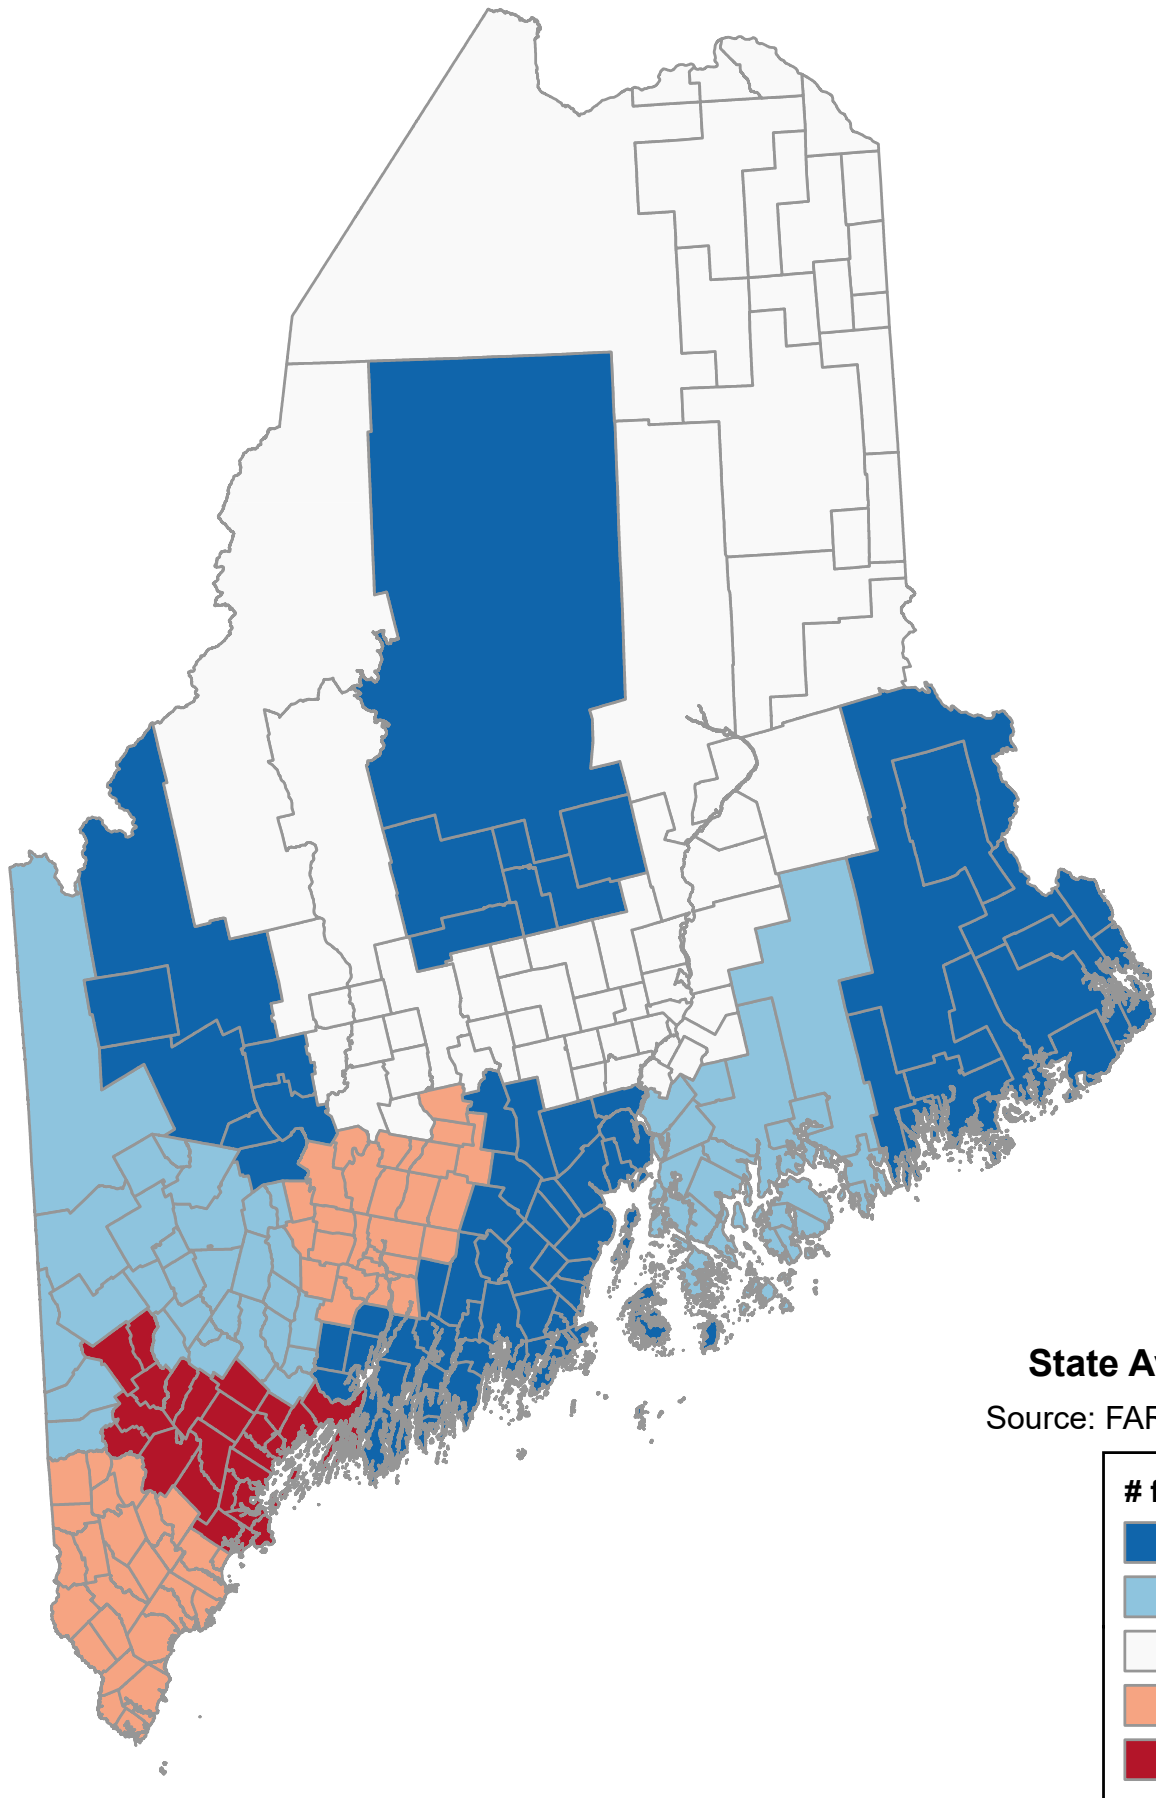

# Number of Fatal Crashes Involving Adults Age 60+ Years (County)

**State Average: 251**

Source: FARS, 2018-2022