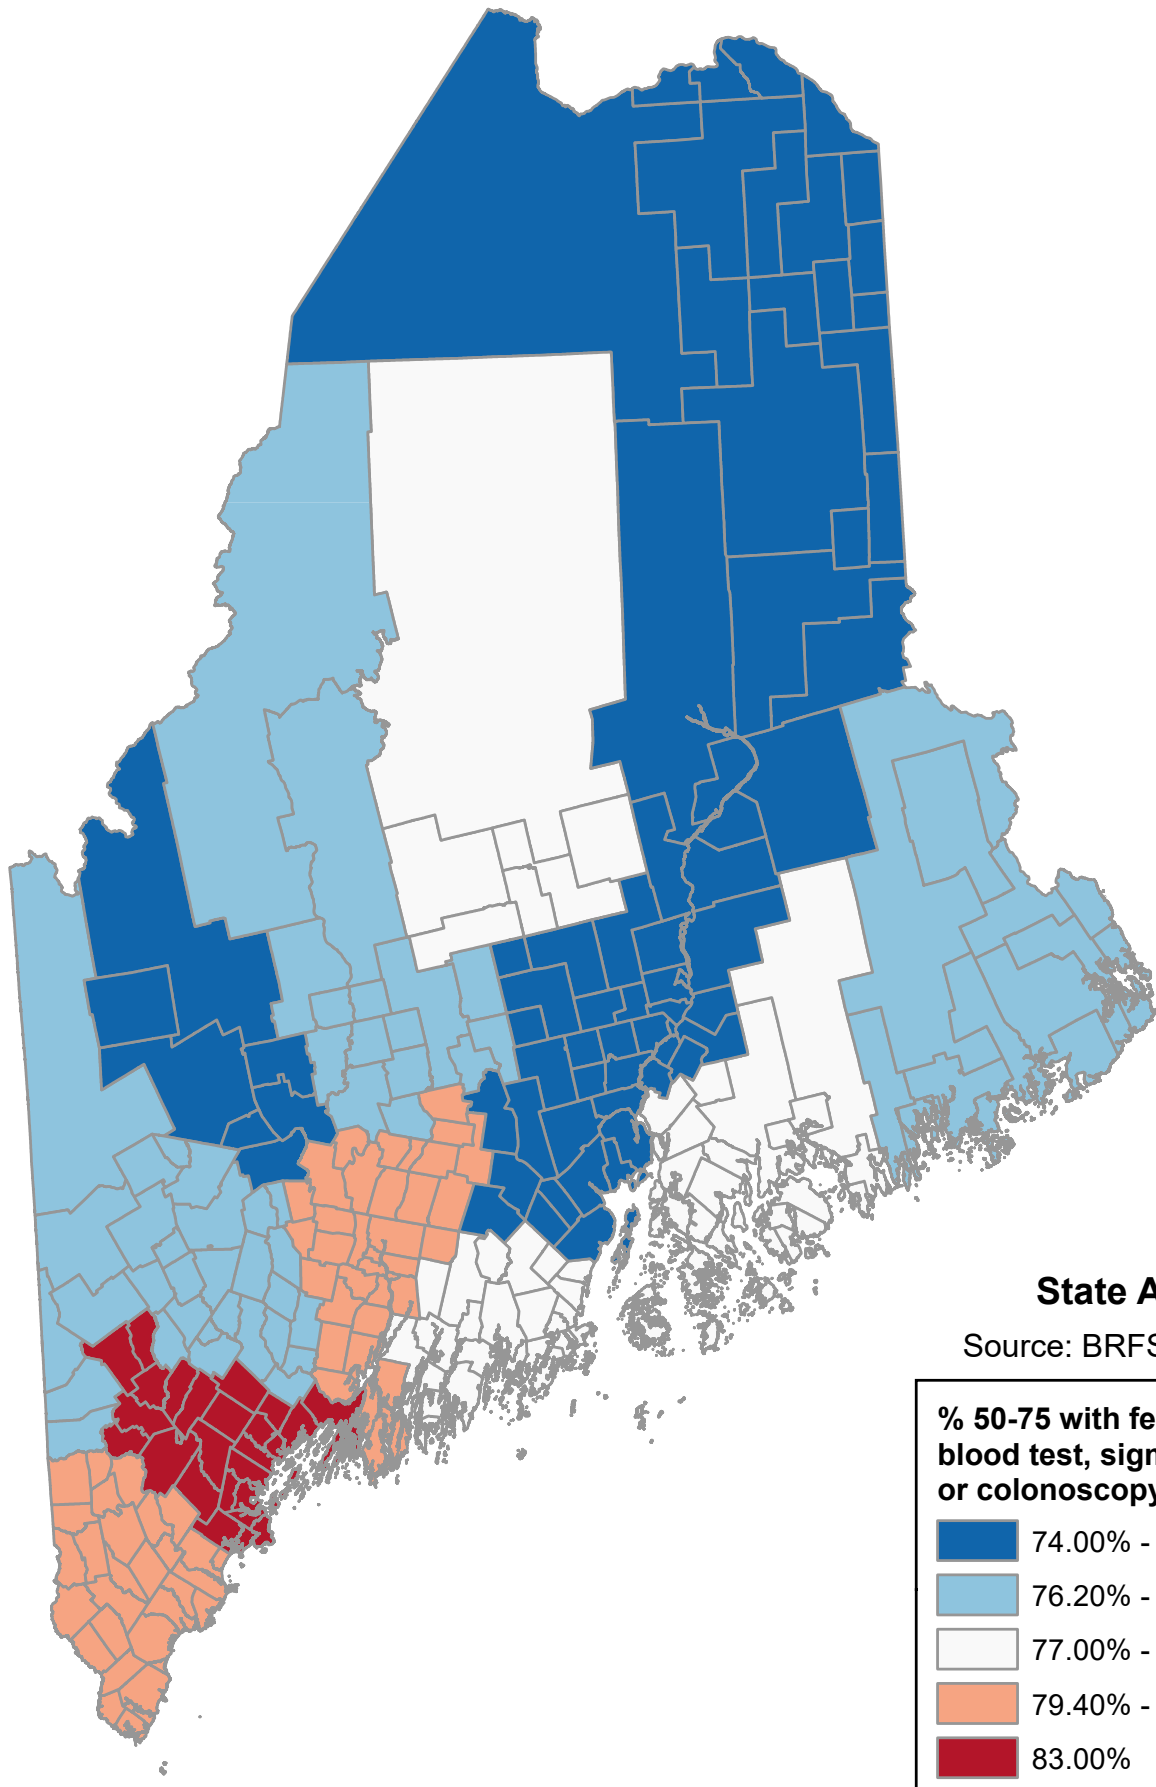

# Percentage of Persons Age 50-75 Years with Fecal Occult Blood Test, Sigmoidoscopy, or Colonoscopy (County)