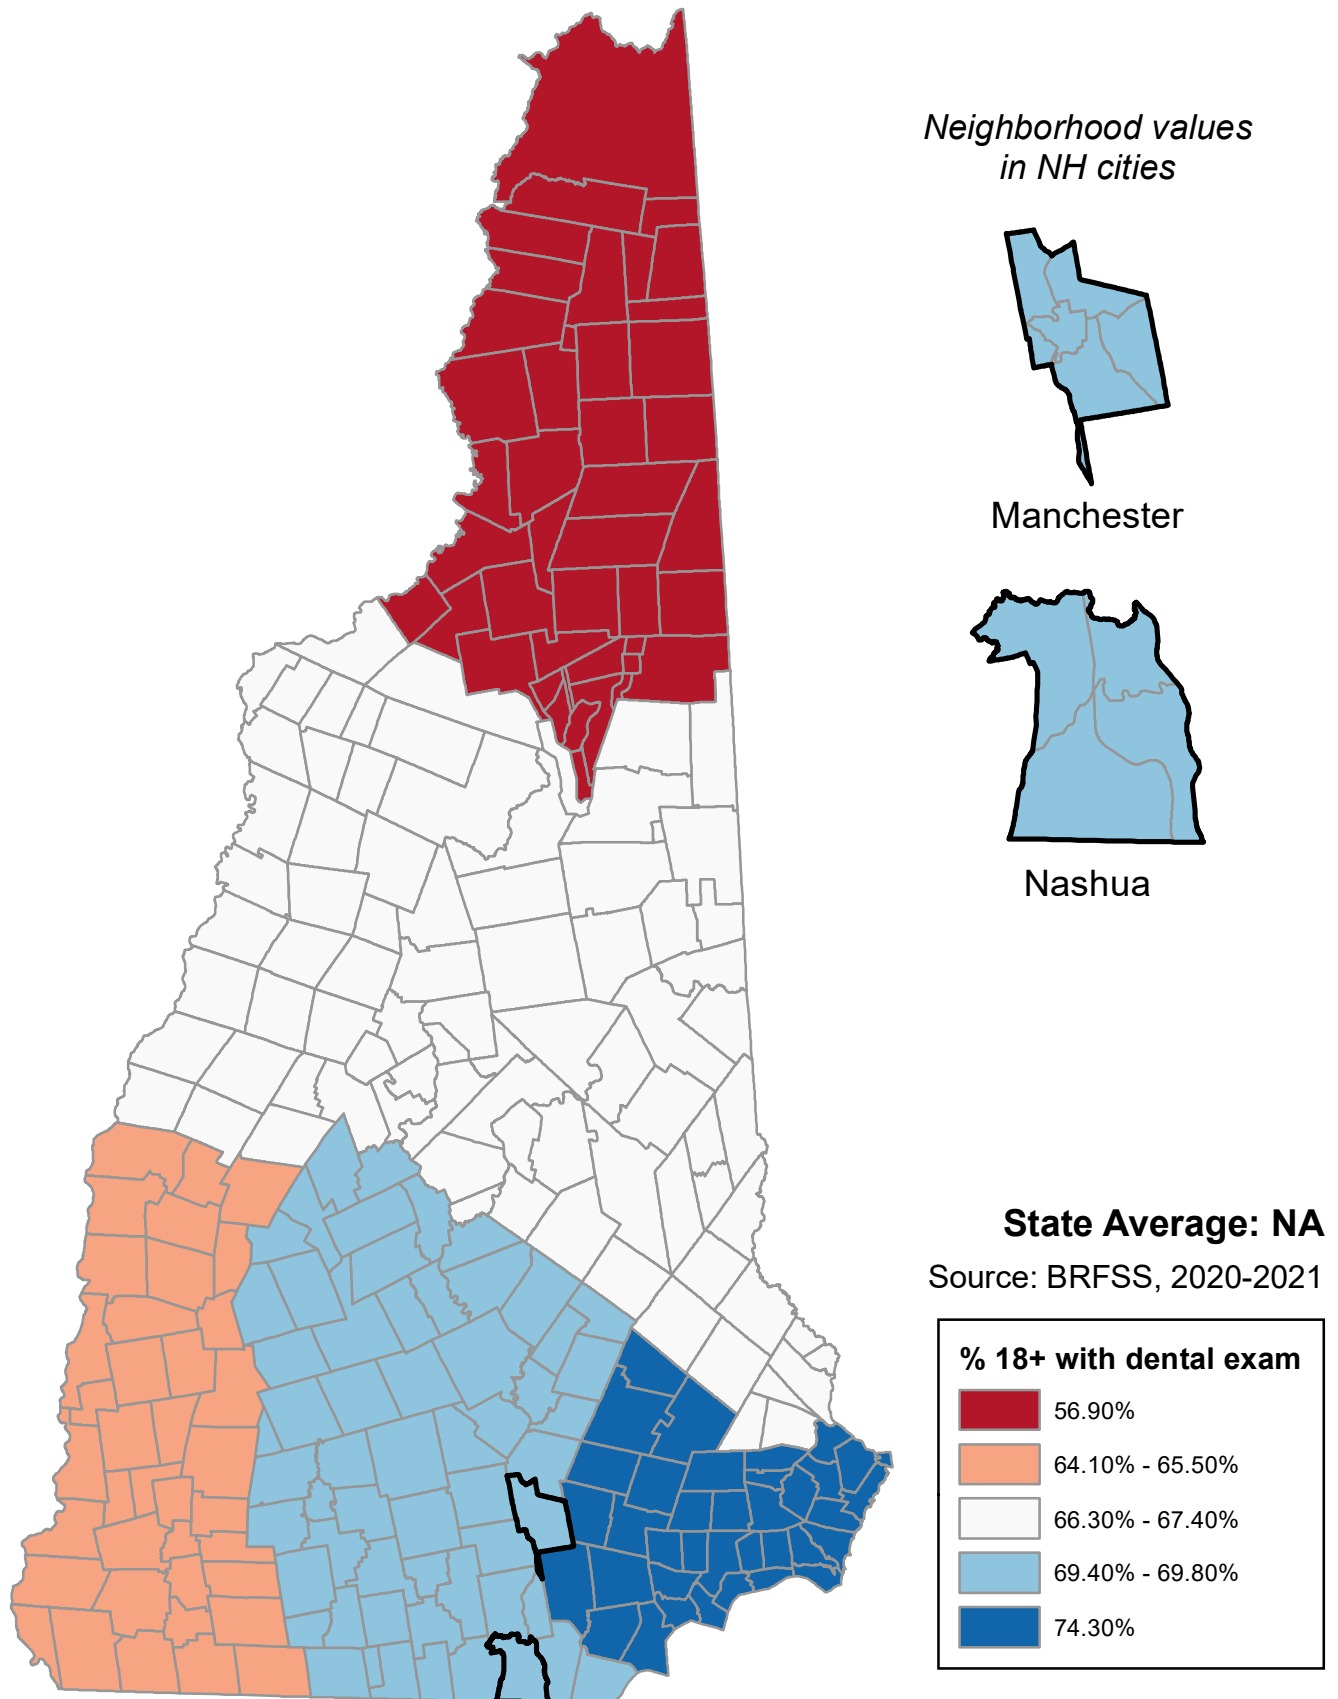

# Percentage of Persons Age 18+ Years with Annual Dental Exam (County)