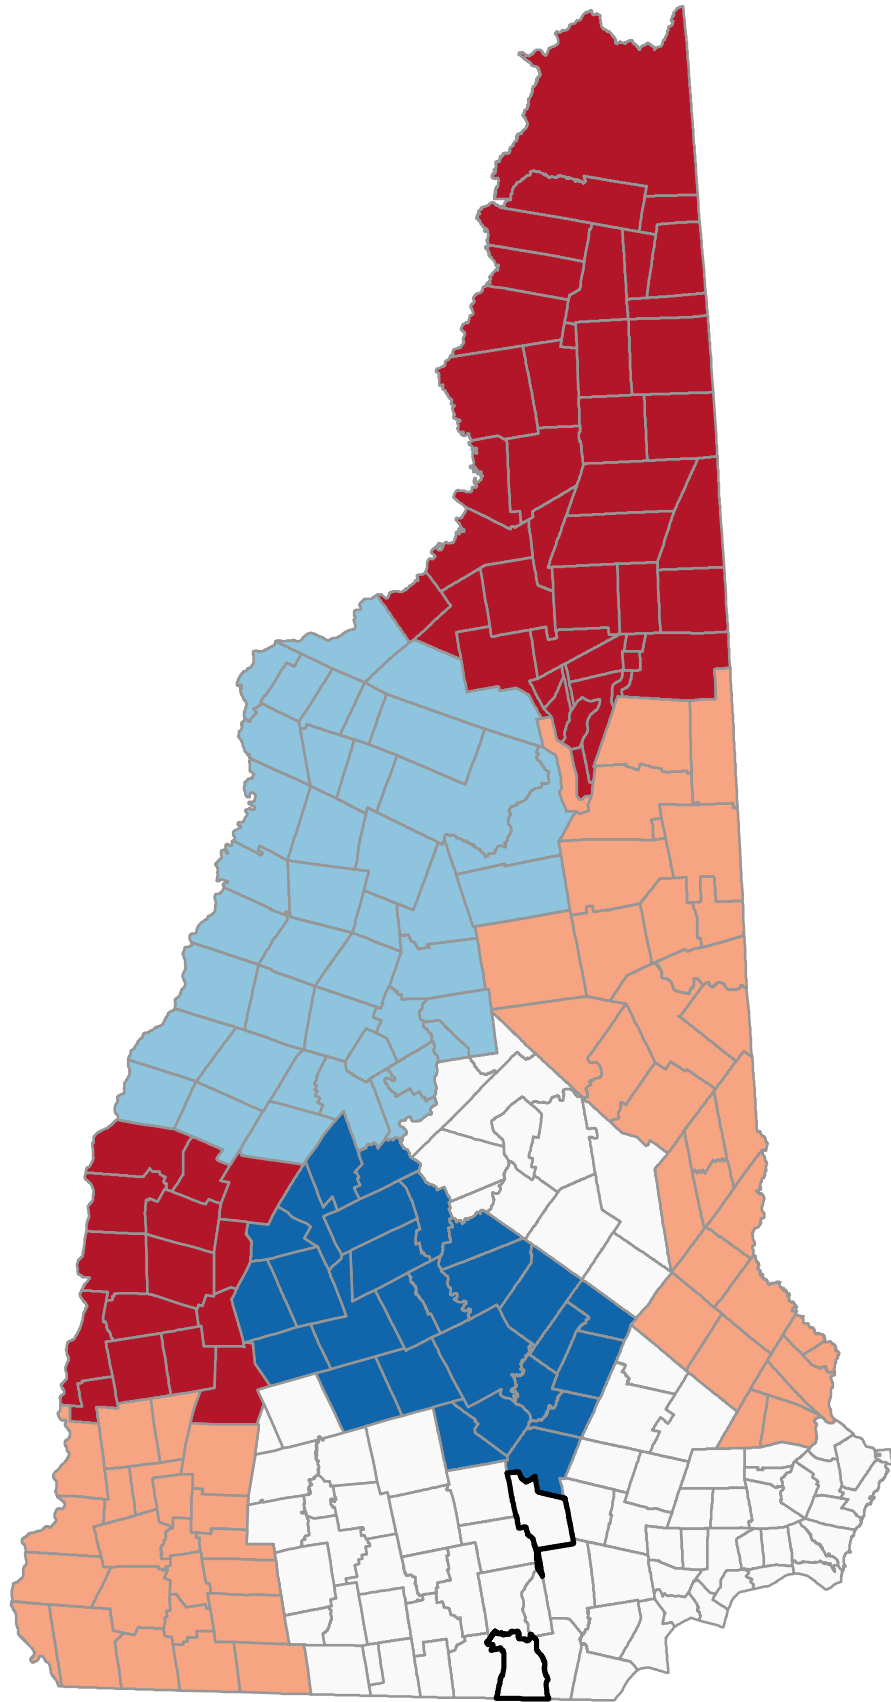

# Number of Dentists per 100,000 Persons of All ages (County)

Neighborhood values  
in NH cities

Manchester

Nashua

**State Average: 54.95**

Source: HRSA, 2023