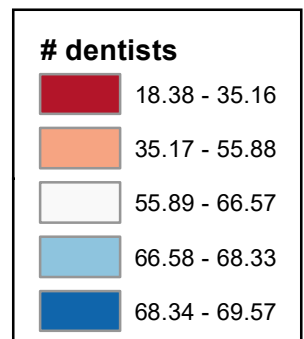

# Number of Dentists per 100,000 Persons of All ages (County)

Neighborhood values  
in NH cities

Manchester

Nashua

**State Average: 54.95**

Source: HRSA, 2023