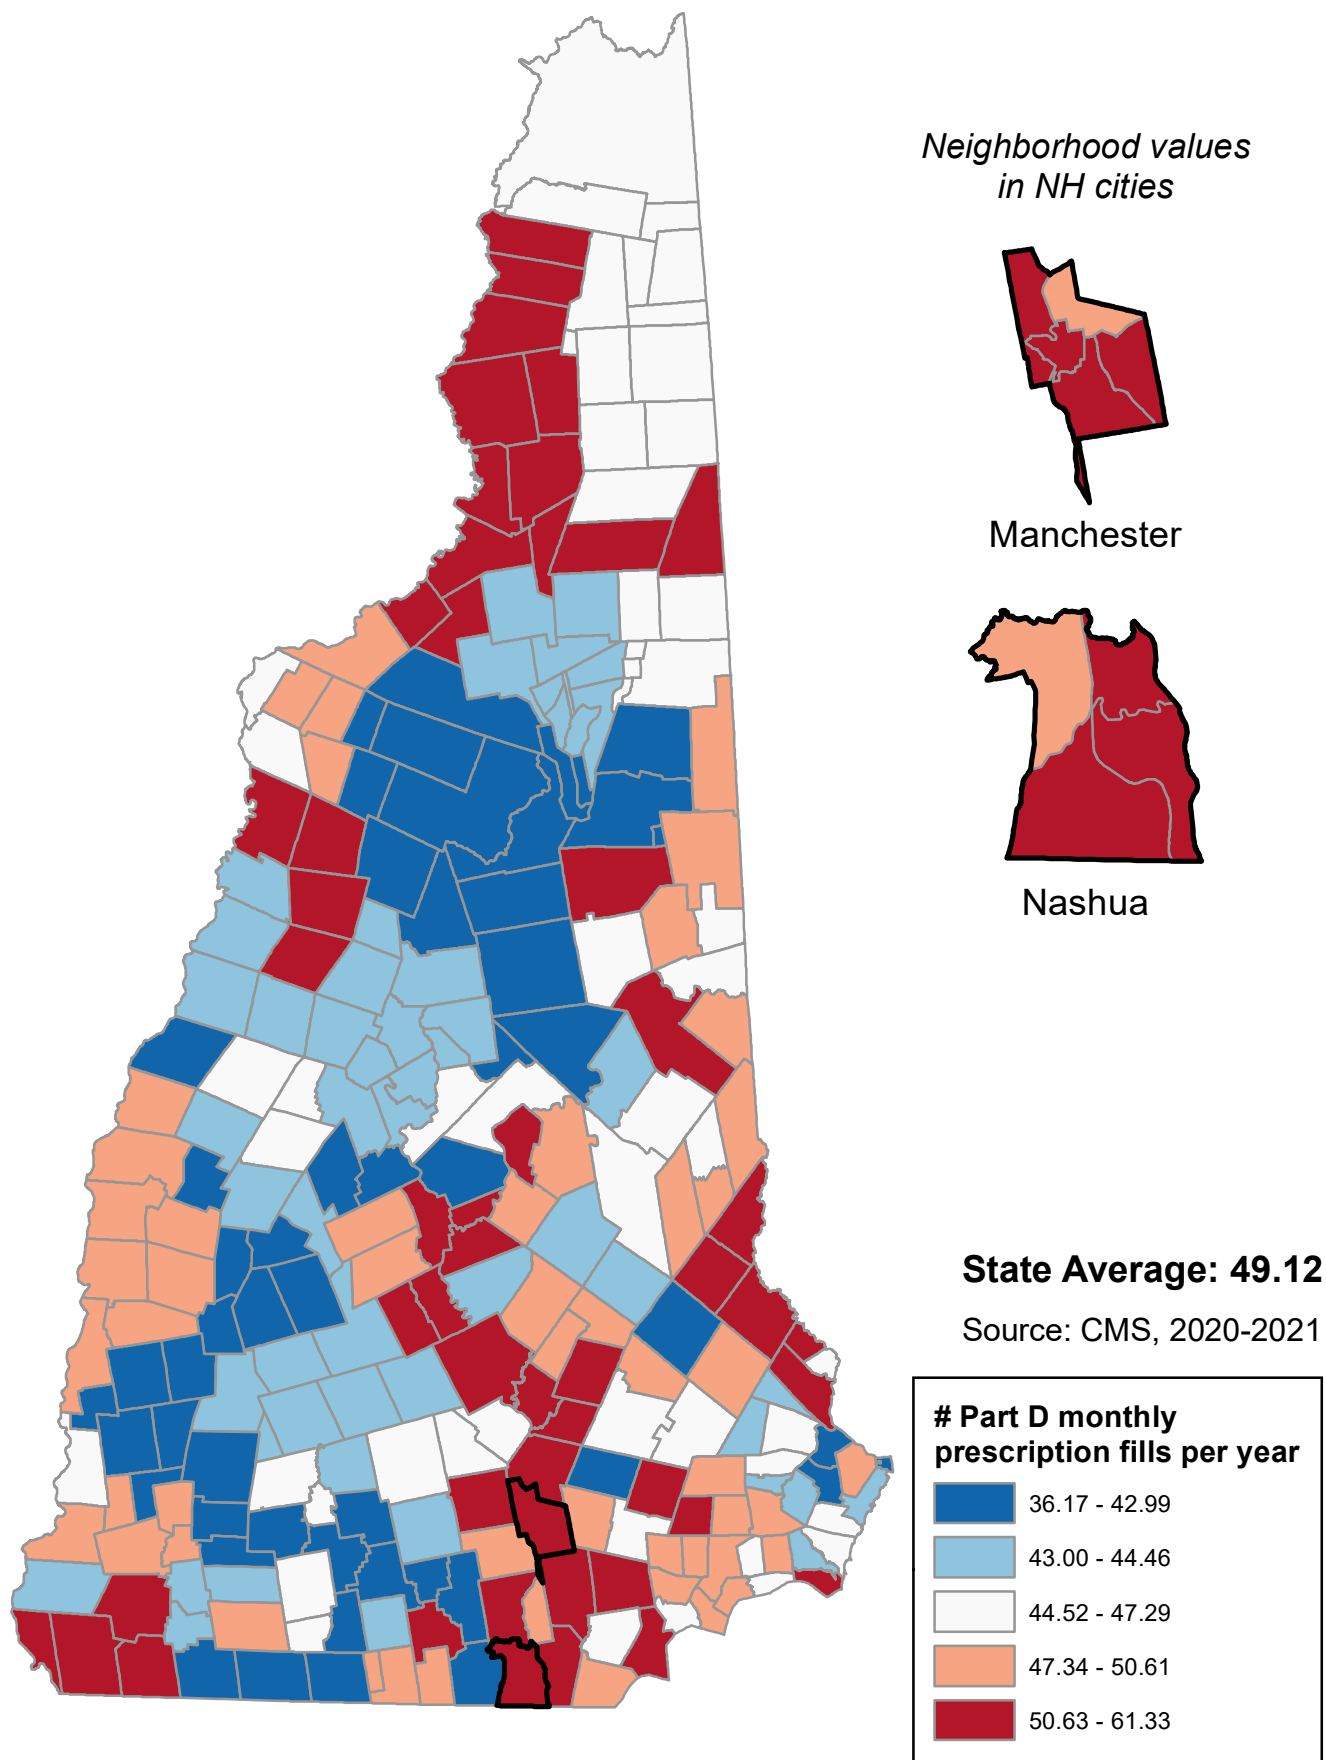

Monthly Part D Prescription Fills per Year by Medicare Beneficiaries Age 65+ Years

Monthly Part D Prescription Fills per Year by Medicare Beneficiaries Age 65+ Years

Acworth	41.35	Dalton	56.56	Haverhill	56.18	Nelson	37.05	South Hampton	46.62	Manchester	
Albany	51.58	Danbury	42.84	Hebron	43.12	New Boston	43.86	Springfield	43.66	Central Manchester	61.33
Alexandria	44.14	Danville	50.47	Henniker	43.22	New Castle	36.17	Stark	50.63	Manchester: West	55.47
Allenstown	52.73	Deerfield	46.52	Hill	42.84	New Durham	49.53	Stewartstown	50.71	Manchester: South	56.45
Alstead	41.35	Deering	44.46	Hillsborough	44.46	New Hampton	44.69	Stoddard	37.05	Manchester: North	50.45
Alton	45.67	Derry	53.72	Hinsdale	51.68	New Ipswich	41.63	Stratford	41.51	Manchester: East	56.26
Amherst	42.92	Dorchester	43.12	Holderness	43.57	New London	41.12	Stratford	50.71		
Andover	47.87	Dover	50.63	Hollis	40.65	Newbury	42.45	Stratham	43.23	Nashua	
Antrim	45.37	Dublin	43.60	Hooksett	51.25	Newfields	43.23	Sugar Hill	36.27	Nashua: Zip 03060	57.14
Ashland	43.57	Dummer	45.22	Hopkinton	43.93	Newington	42.51	Sullivan	50.28	Nashua: Zip 03062	52.35
Atkinson	47.29	Dunbarton	45.71	Hudson	51.05	Newmarket	45.64	Sunapee	41.48	Nashua: Zip 03063	49.95
Auburn	47.50	Durham	44.52	Jackson	42.53	Newport	50.61	Surry	50.28	Nashua: Zip 03064	51.08
Barnstead	44.04	East Kingston	46.62	Jaffrey	47.34	Newton	48.56	Sutton	42.45		
Barrington	48.06	Easton	36.27	Jefferson	43.68	North Hampton	45.45	Swanzy	50.92		
Bartlett	42.53	Eaton	44.78	Keene	50.28	Northfield	51.64	Tamworth	44.95		
Bath	44.93	Effingham	49.01	Kensington	48.15	Northumberland	50.63	Temple	40.23		
Bedford	50.10	Ellsworth	43.31	Kingston	47.94	Northwood	47.75	Thornton	41.90	Unincorporated Places	
Belmont	49.83	Enfield	43.99	Laconia	52.29	Nottingham	46.85	Tilton	51.64	<i>Atkinson and Gilmanton</i>	
Bennington	45.37	Epping	50.57	Lancaster	55.17	Orange	47.18	Troy	43.60	<i>Academy Grant</i>	
Benton	56.18	Epsom	56.16	Landaff	47.98	Orford	43.81	Tuftonboro	44.41	<i>Bean's Grant</i>	
Berlin	54.37	Errol	45.22	Langdon	41.35	Ossipee	51.60	Unity	50.61	<i>Bean's Purchase</i>	
Bethlehem	41.29	Exeter	48.15	Lebanon	48.81	Pelham	50.18	Wakefield	49.01	<i>Cambridge</i>	
Boscawen	54.79	Farmington	54.51	Lee	43.39	Pembroke	52.73	Walpole	44.68	<i>Chandler's Purchase</i>	
Bow	46.79	Fitzwilliam	42.90	Lempster	41.48	Peterborough	45.94	Warner	44.09	<i>Crawford's Purchase</i>	
Bradford	44.09	Francestown	40.23	Lincoln	41.10	Piermont	43.81	Warren	52.82	<i>Cutt's Grant</i>	
Brentwood	48.15	Franconia	36.27	Lisbon	47.98	Pittsburg	46.14	Washington	44.46	<i>Dix's Grant</i>	
Bridgewater	44.14	Franklin	52.45	Litchfield	50.50	Pittsfield	48.39	Waterville Valley	41.10	<i>Dixville</i>	
Bristol	44.14	Freedom	44.78	Littleton	47.48	Plainfield	48.81	Weare	45.71	<i>Erving's Location</i>	
Brookfield	44.67	Fremont	52.26	Londonderry	52.43	Plaistow	50.49	Webster	54.79	<i>Green's Grant</i>	
Brookline	47.74	Gilford	47.63	Loudon	49.05	Plymouth	44.14	Wentworth	52.82	<i>Hadley's Purchase</i>	
Campton	43.31	Gilmanton	43.07	Lyman	47.98	Portsmouth	47.73	Westmoreland	49.91	<i>Kilkenny</i>	
Canaan	47.18	Gilsun	41.35	Lyme	43.81	Randolph	43.68	Whitefield	56.56	<i>Livermore</i>	
Candia	42.99	Goffstown	51.97	Lyndeborough	40.49	Randolph	43.68	Whitefield	56.56	<i>Low and Burbank's Grant</i>	
Canterbury	44.09	Gorham	45.83	Madbury	43.39	Raymond	50.83	Wilmot	43.66	<i>Martin's Location</i>	
Carroll	43.68	Goshen	41.48	Madison	47.71	Richmond	50.92	Wilton	43.44	<i>Millsfield</i>	
Center Harbor	40.78	Grafton	47.18	Manchester	55.93	Rindge	42.90	Winchester	50.92	<i>Millsfield</i>	
Charlestown	50.61	Grantham	41.63	Marlborough	43.60	Rochester	55.05	Windham	46.72	<i>Odell</i>	
Chatham	48.11	Greenfield	40.23	Marlow	41.35	Rollinsford	46.91	Windsor	44.46	<i>Pinkham's Grant</i>	
Chester	45.23	Greenland	42.51	Mason	49.91	Roxbury	50.28	Wolfeboro	44.90	<i>Sargent's Purchase</i>	
Chesterfield	43.47	Greenville	49.91	Meredith	44.69	Rumney	43.12	Woodstock	41.90	<i>Second College Grant</i>	
Chichester	48.39	Groton	43.12	Merrimack	50.86	Rye	43.00			<i>Success</i>	
Claremont	50.61	Hale's Location	42.53	Middleton	49.53	Salem	52.54			<i>Thompson and Meserves</i>	
Clarksville	46.14	Hampstead	49.99	Milan	45.22	Salisbury	47.87			<i>Purchase</i>	
Colebrook	50.71	Hampton	45.33	Milford	54.24	Sanbornton	42.84			<i>Wentworth's Location</i>	
Columbia	50.71	Hampton Falls	43.26	Milton	51.62	Sandown	48.40				
Concord	54.79	Hancock	38.14	Monroe	44.93	Sandwich	42.10				
Conway	48.11	Hanover	39.82	Mont Vernon	40.49	Seabrook	53.80				
Cornish	50.61	Harrisville	37.05	Moultonborough	42.10	Sharon	45.94				
Croydon	50.61	Hart's Location	42.53	Nashua	53.06	Shelburne	45.83				
						Somersworth	53.25				