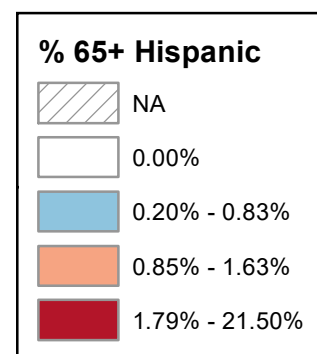

Percentage of Population Age 65+ Years who are Hispanic

*Neighborhood values
in NH cities*

Manchester

Nashua

State Average: 1.15%

Source: ACS, 2018-2022

Percentage of Population Age 65+ Years who are Hispanic