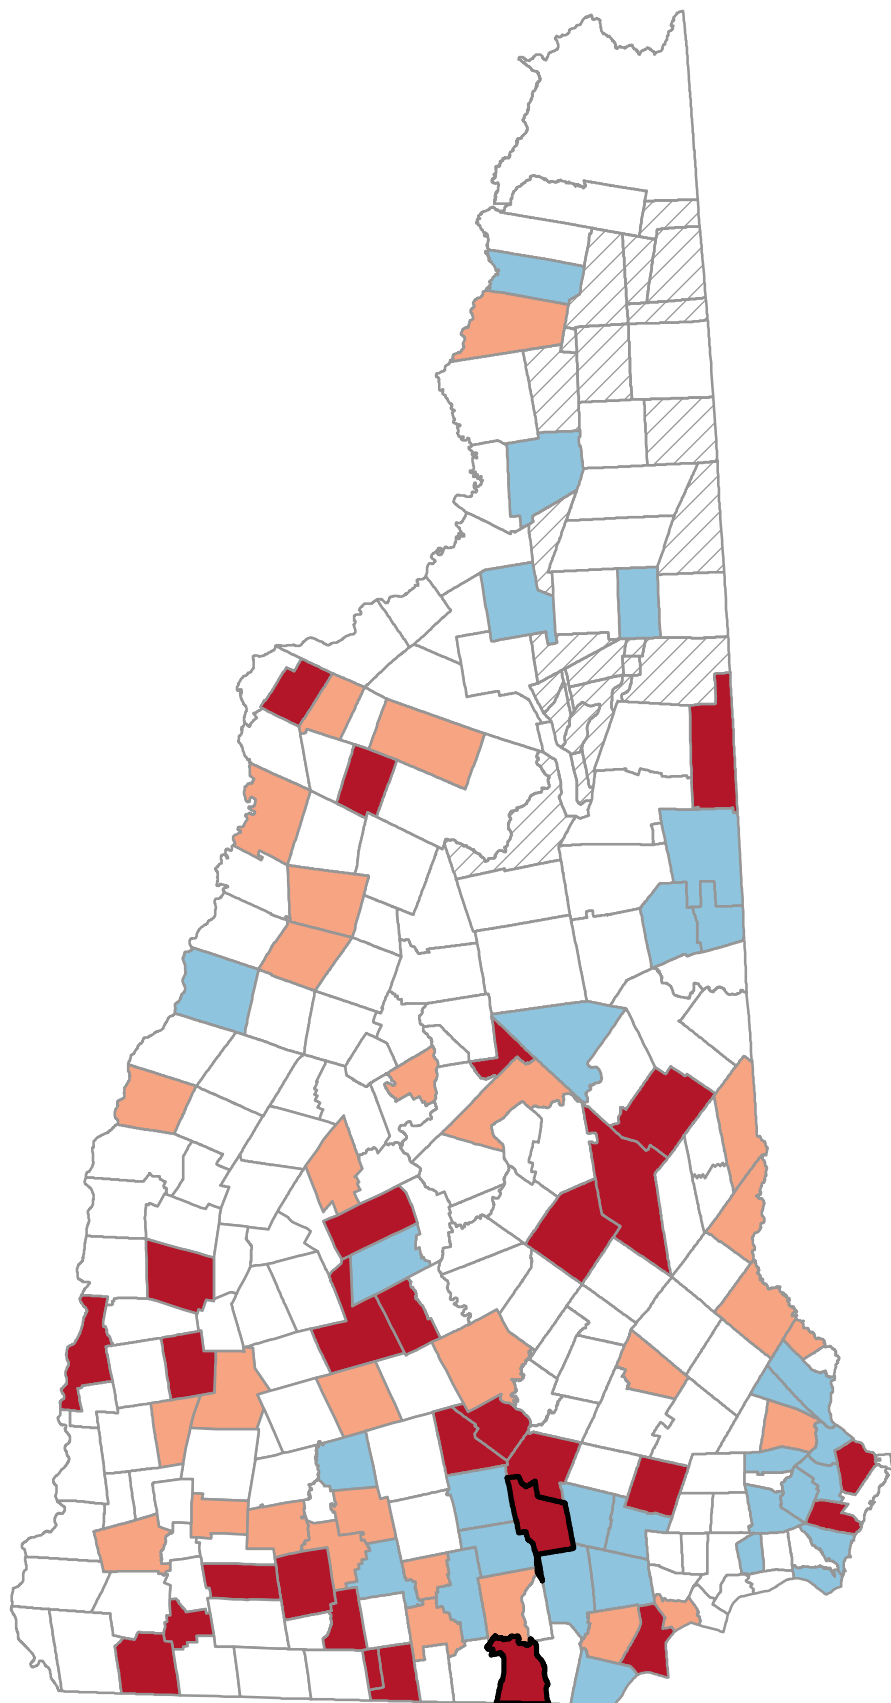

Percentage of Population Age 65+ Years who are Hispanic

*Neighborhood values
in NH cities*

Manchester

Nashua

State Average: 1.15%

Source: ACS, 2018-2022

Percentage of Population Age 65+ Years who are Hispanic