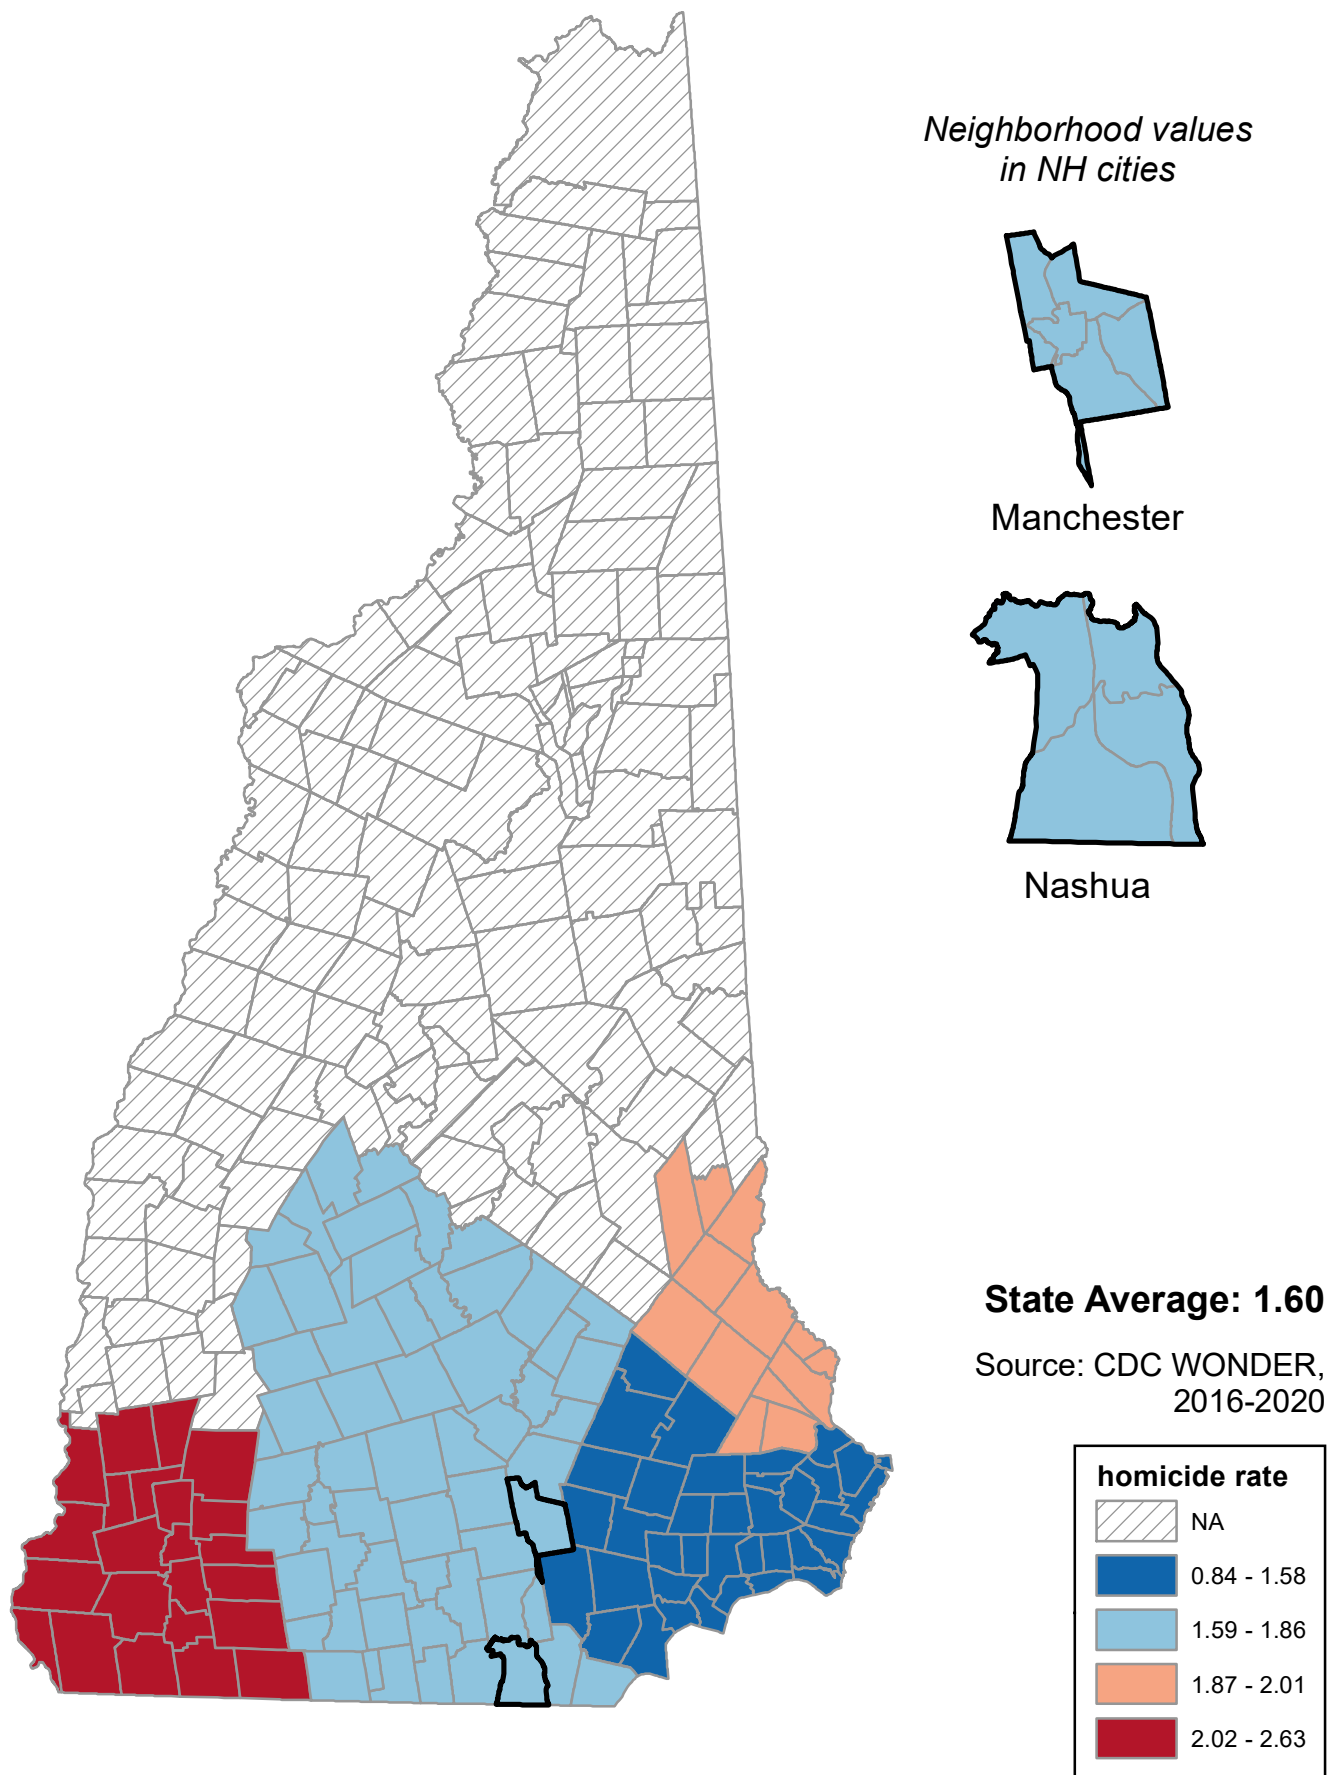

# Homicide Rate Per 100,000 Persons of All Ages (County)