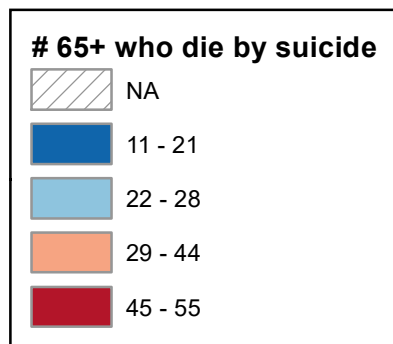

Number of Persons Age 65+ Years who Died by Suicide (County)

*Neighborhood values
in NH cities*

Manchester

Nashua

State Total: 232

Source: CDC WONDER,
2016-2020

Number of Persons Age 65+ Years who Died by Suicide (County)