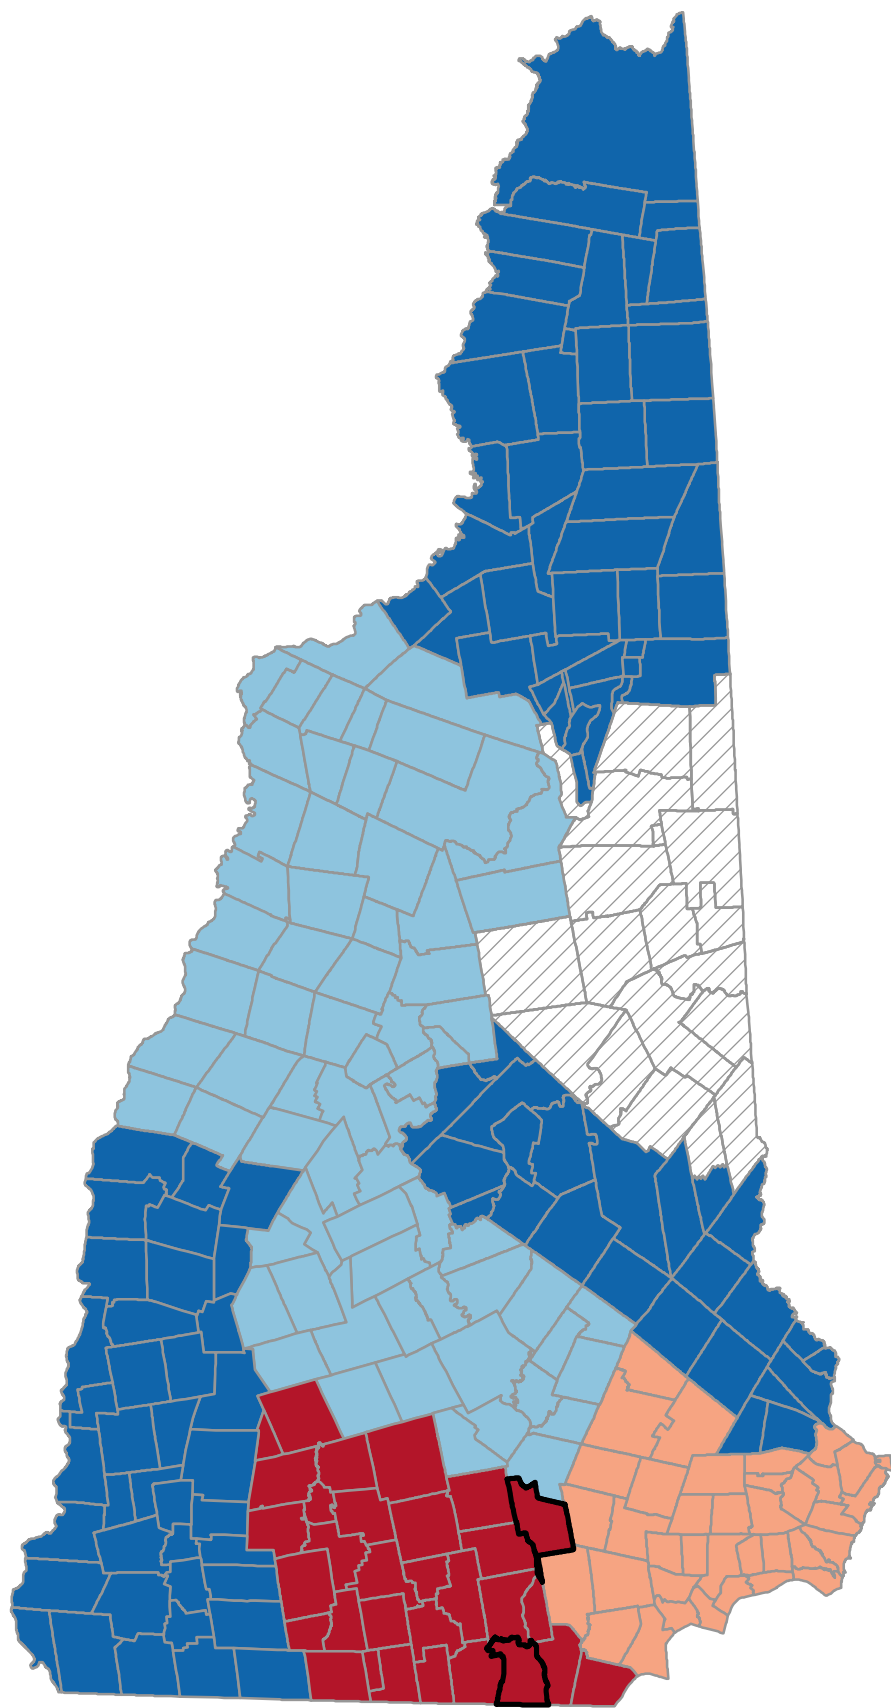

Number of Persons Age 65+ Years who Died by Suicide (County)

*Neighborhood values
in NH cities*

Manchester

Nashua

State Total: 232

Source: CDC WONDER,
2016-2020

Number of Persons Age 65+ Years who Died by Suicide (County)