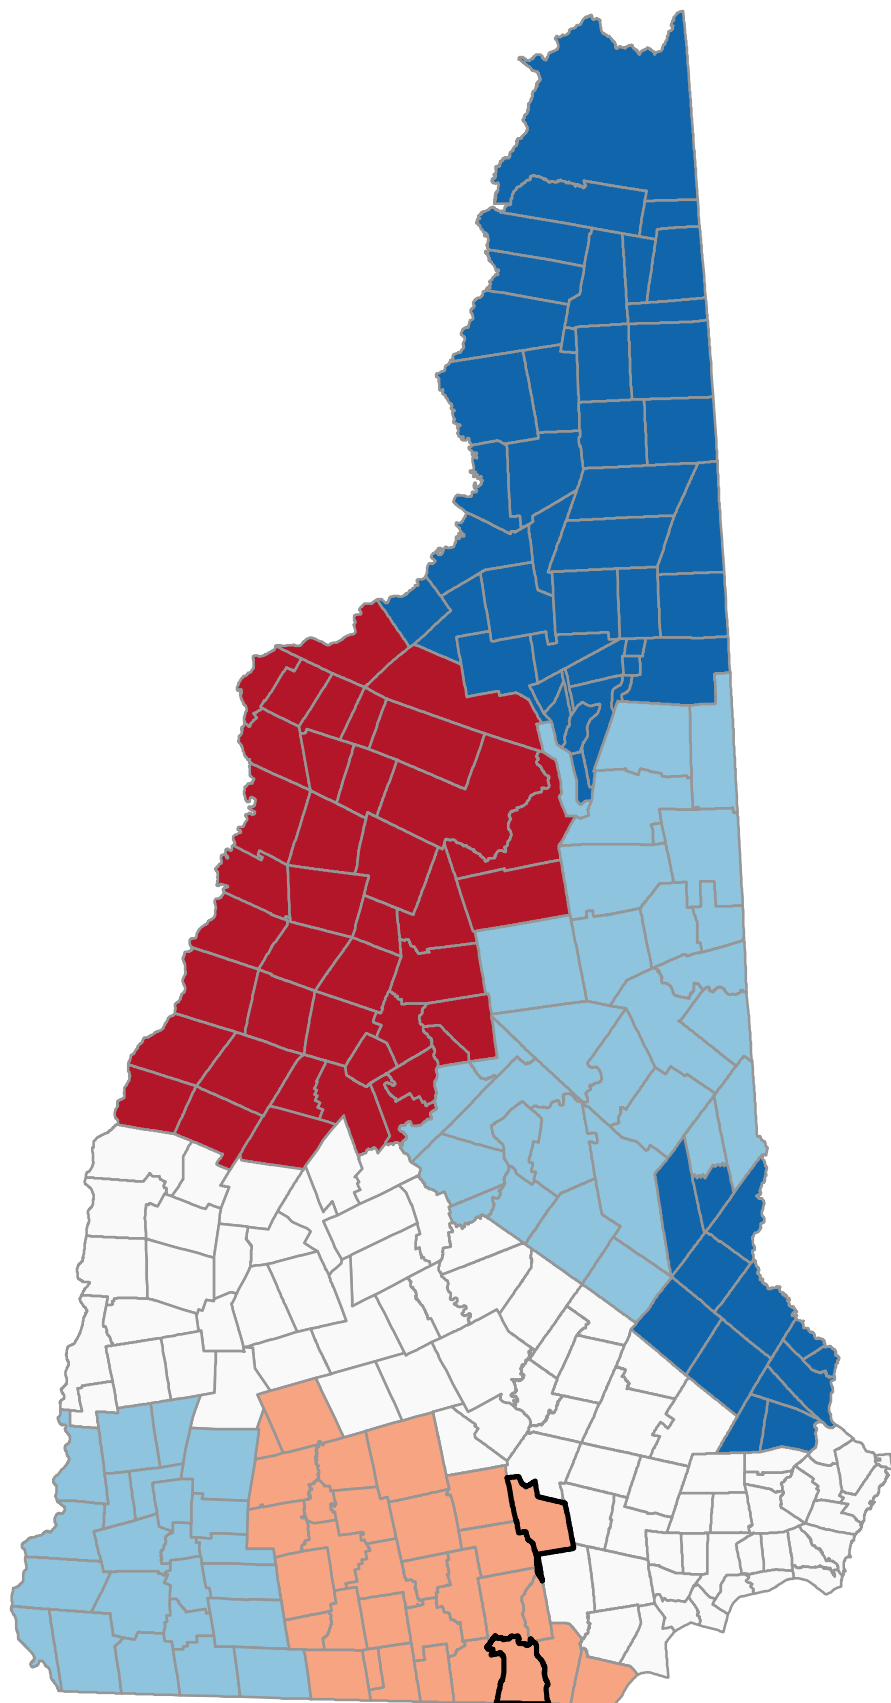

Percentage of Persons Age 50-75 Years with Fecal Occult Blood Test, Sigmoidoscopy, or Colonoscopy (County)

Neighborhood values in NH cities

Manchester

Nashua

State Average: NA

Source: BRFSS, 2020-2021

Percentage of Persons Age 50-75 Years with Fecal Occult Blood Test, Sigmoidoscopy, or Colonoscopy (County)