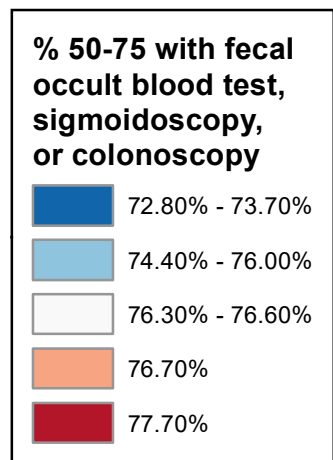

Percentage of Persons Age 50-75 Years with Fecal Occult Blood Test, Sigmoidoscopy, or Colonoscopy (County)

Neighborhood values in NH cities

Manchester

Nashua

State Average: NA

Source: BRFSS, 2020-2021

Percentage of Persons Age 50-75 Years with Fecal Occult Blood Test, Sigmoidoscopy, or Colonoscopy (County)