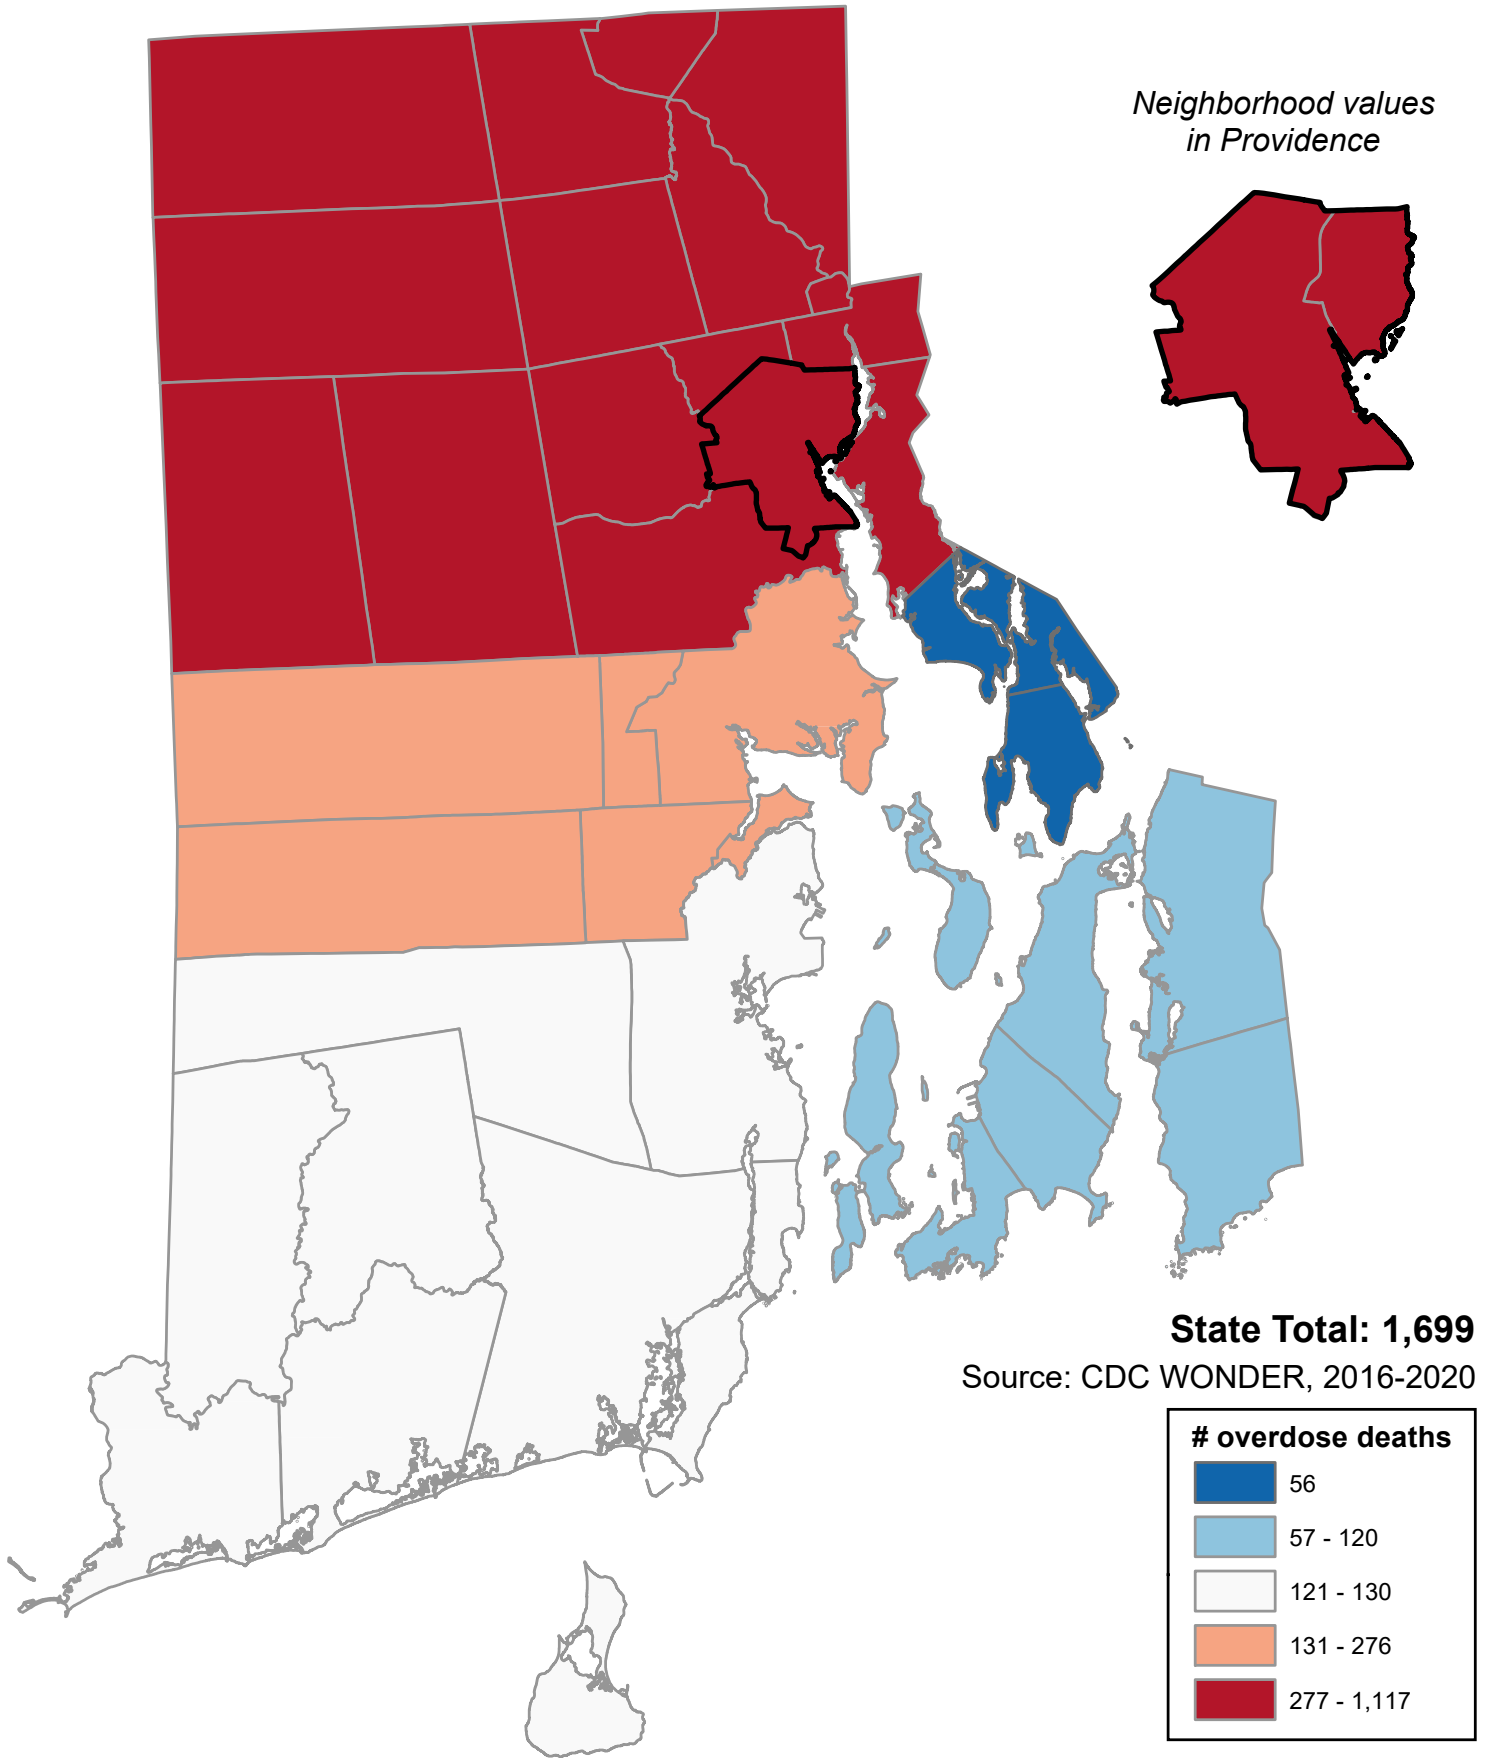

Number of Drug Overdose Deaths of All Ages (County)

Number of Drug Overdose Deaths of All Ages (County)

Alphabetical Order of Town

Ranked Rate, High to Low

| | |
|------------------|-------|
| Barrington | 56 |
| Bristol | 56 |
| Burrillville | 1,117 |
| Central Falls | 1,117 |
| Charlestown | 130 |
| Coventry | 276 |
| Cranston | 1,117 |
| Cumberland | 1,117 |
| East Greenwich | 276 |
| East Providence | 1,117 |
| Exeter | 130 |
| Foster | 1,117 |
| Glocester | 1,117 |
| Hopkinton | 130 |
| Jamestown | 120 |
| Johnston | 1,117 |
| Lincoln | 1,117 |
| Little Compton | 120 |
| Middletown | 120 |
| Narragansett | 130 |
| Newport | 120 |
| New Shoreham | 130 |
| North Kingstown | 130 |
| North Providence | 1,117 |
| North Smithfield | 1,117 |
| Pawtucket | 1,117 |
| Portsmouth | 120 |
| Providence | 1,117 |
| Richmond | 130 |
| Scituate | 1,117 |
| Smithfield | 1,117 |
| South Kingstown | 130 |
| Tiverton | 120 |
| Warren | 56 |
| Warwick | 276 |
| Westerly | 130 |
| West Greenwich | 276 |
| West Warwick | 276 |
| Woonsocket | 1,117 |

| | |
|------------------|-------|
| Burrillville | 1,117 |
| Central Falls | 1,117 |
| Cranston | 1,117 |
| Cumberland | 1,117 |
| East Providence | 1,117 |
| Foster | 1,117 |
| Glocester | 1,117 |
| Johnston | 1,117 |
| Lincoln | 1,117 |
| North Providence | 1,117 |
| North Smithfield | 1,117 |
| Pawtucket | 1,117 |
| Providence | 1,117 |
| Scituate | 1,117 |
| Smithfield | 1,117 |
| Woonsocket | 1,117 |
| Coventry | 276 |
| East Greenwich | 276 |
| Warwick | 276 |
| West Greenwich | 276 |
| West Warwick | 276 |
| Charlestown | 130 |
| Exeter | 130 |
| Hopkinton | 130 |
| Narragansett | 130 |
| New Shoreham | 130 |
| North Kingstown | 130 |
| Richmond | 130 |
| South Kingstown | 130 |
| Westerly | 130 |
| Jamestown | 120 |
| Little Compton | 120 |
| Middletown | 120 |
| Newport | 120 |
| Portsmouth | 120 |
| Tiverton | 120 |
| Barrington | 56 |
| Bristol | 56 |
| Warren | 56 |