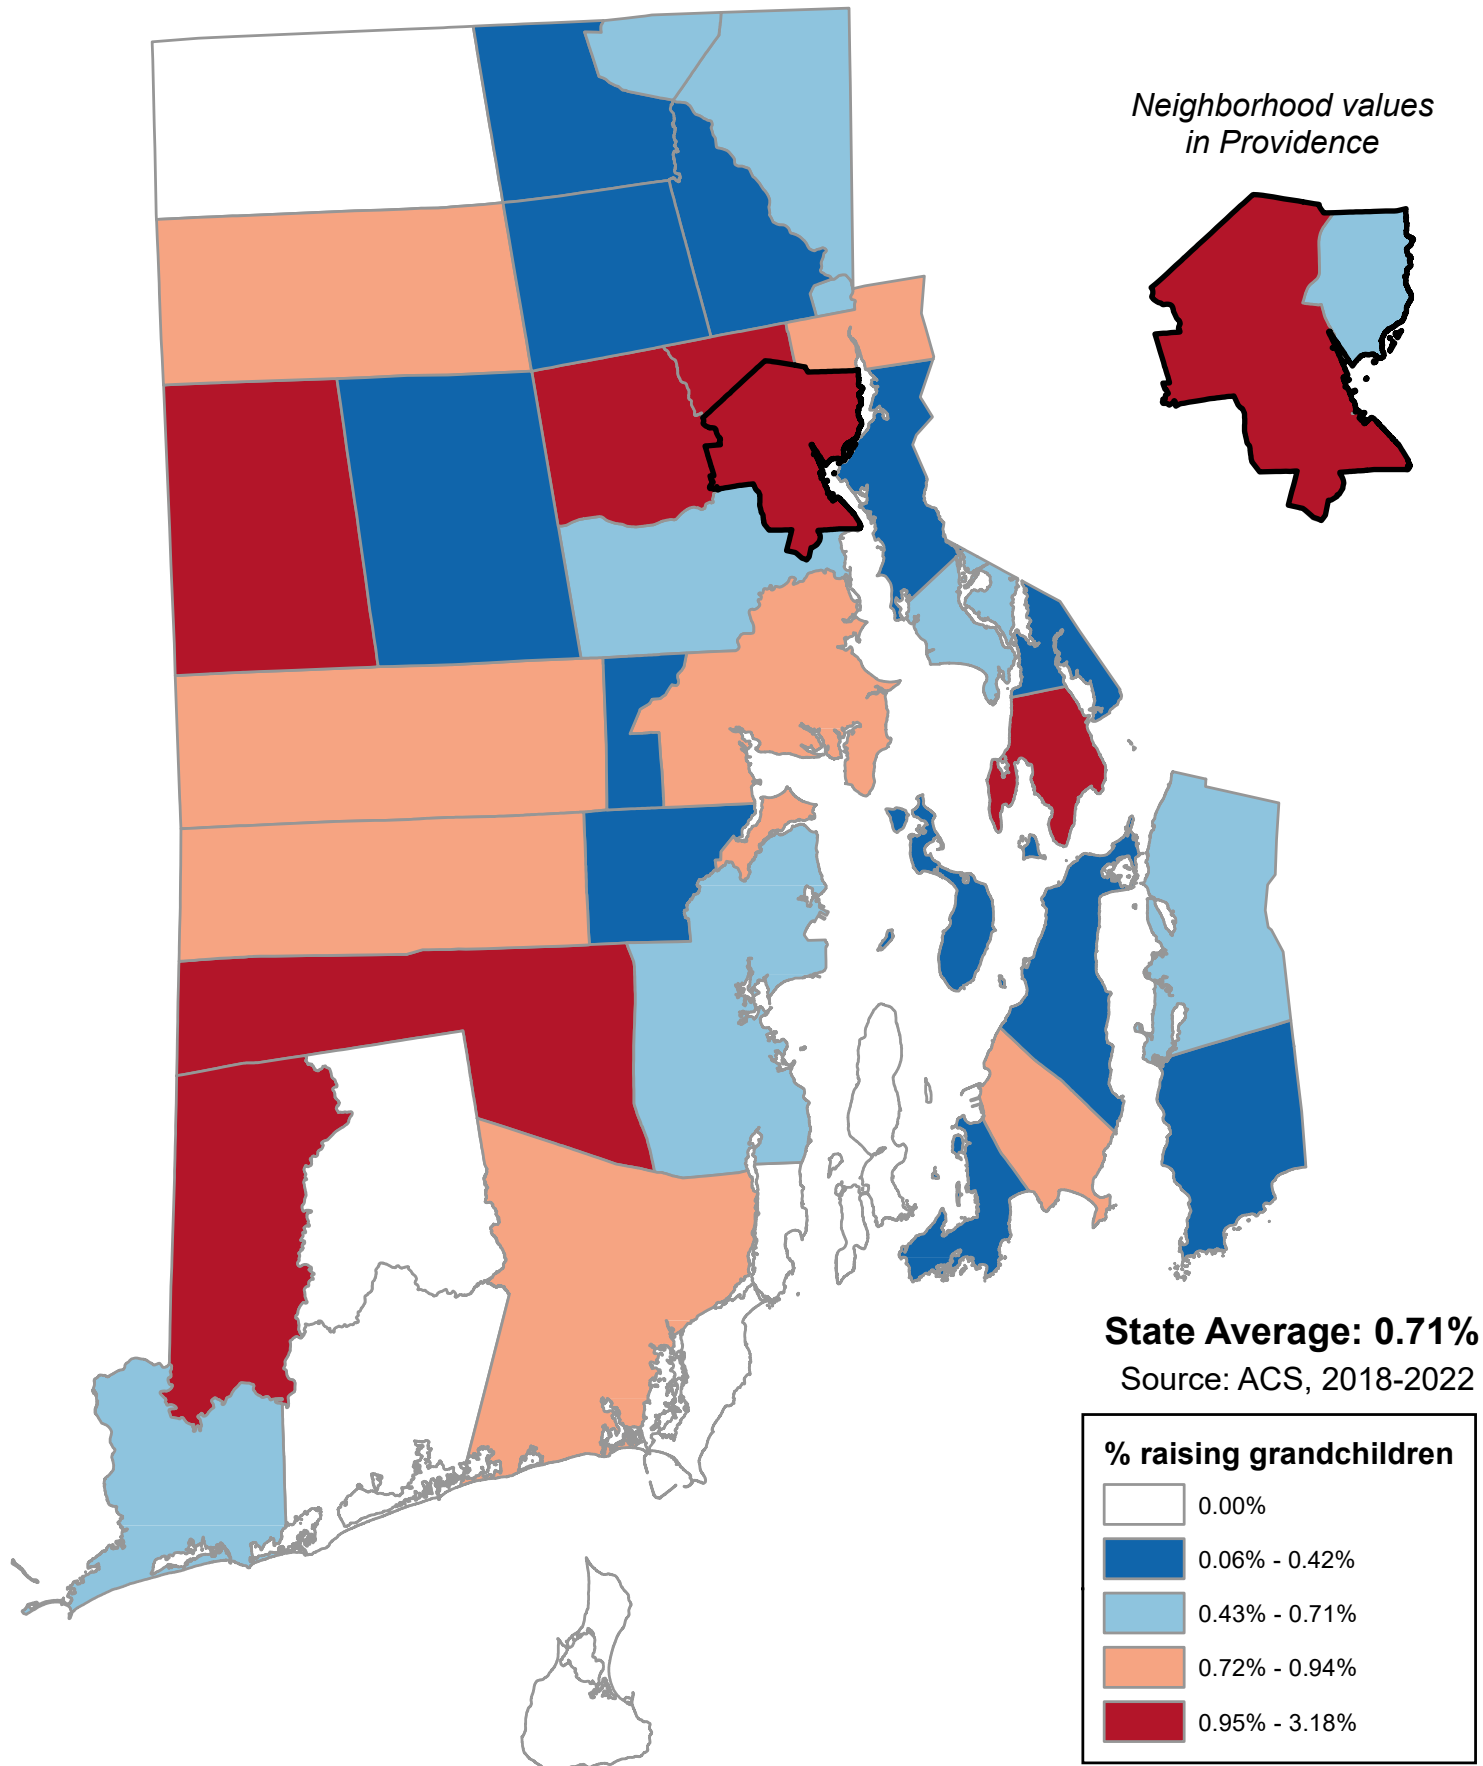

# Percentage of Grandparents Raising Grandchildren

## Percentage of Grandparents Raising Grandchildren

### Alphabetical Order of Town

Barrington	0.62%
Bristol	2.26%
Burrillville	0%
Central Falls	0.52%
Charlestown	0%
Coventry	0.82%
Cranston	0.71%
Cumberland	0.51%
East Greenwich	0.17%
East Providence	0.20%
Exeter	3.18%
Foster	2.85%
Glocester	0.76%
Hopkinton	1.11%
Jamestown	0%
Johnston	1.17%
Lincoln	0.28%
Little Compton	0.28%
Middletown	0.84%
Narragansett	0%
Newport	0.19%
New Shoreham	0%
North Kingstown	0.53%
North Providence	0.97%
North Smithfield	0.29%
Pawtucket	0.88%
Portsmouth	0.28%
Providence	1.01%
Richmond	0%
Scituate	0.14%
Smithfield	0.06%
South Kingstown	0.94%
Tiverton	0.60%
Warren	0.42%
Warwick	0.86%
Westerly	0.68%
West Greenwich	0.75%
West Warwick	0.41%
Woonsocket	0.65%