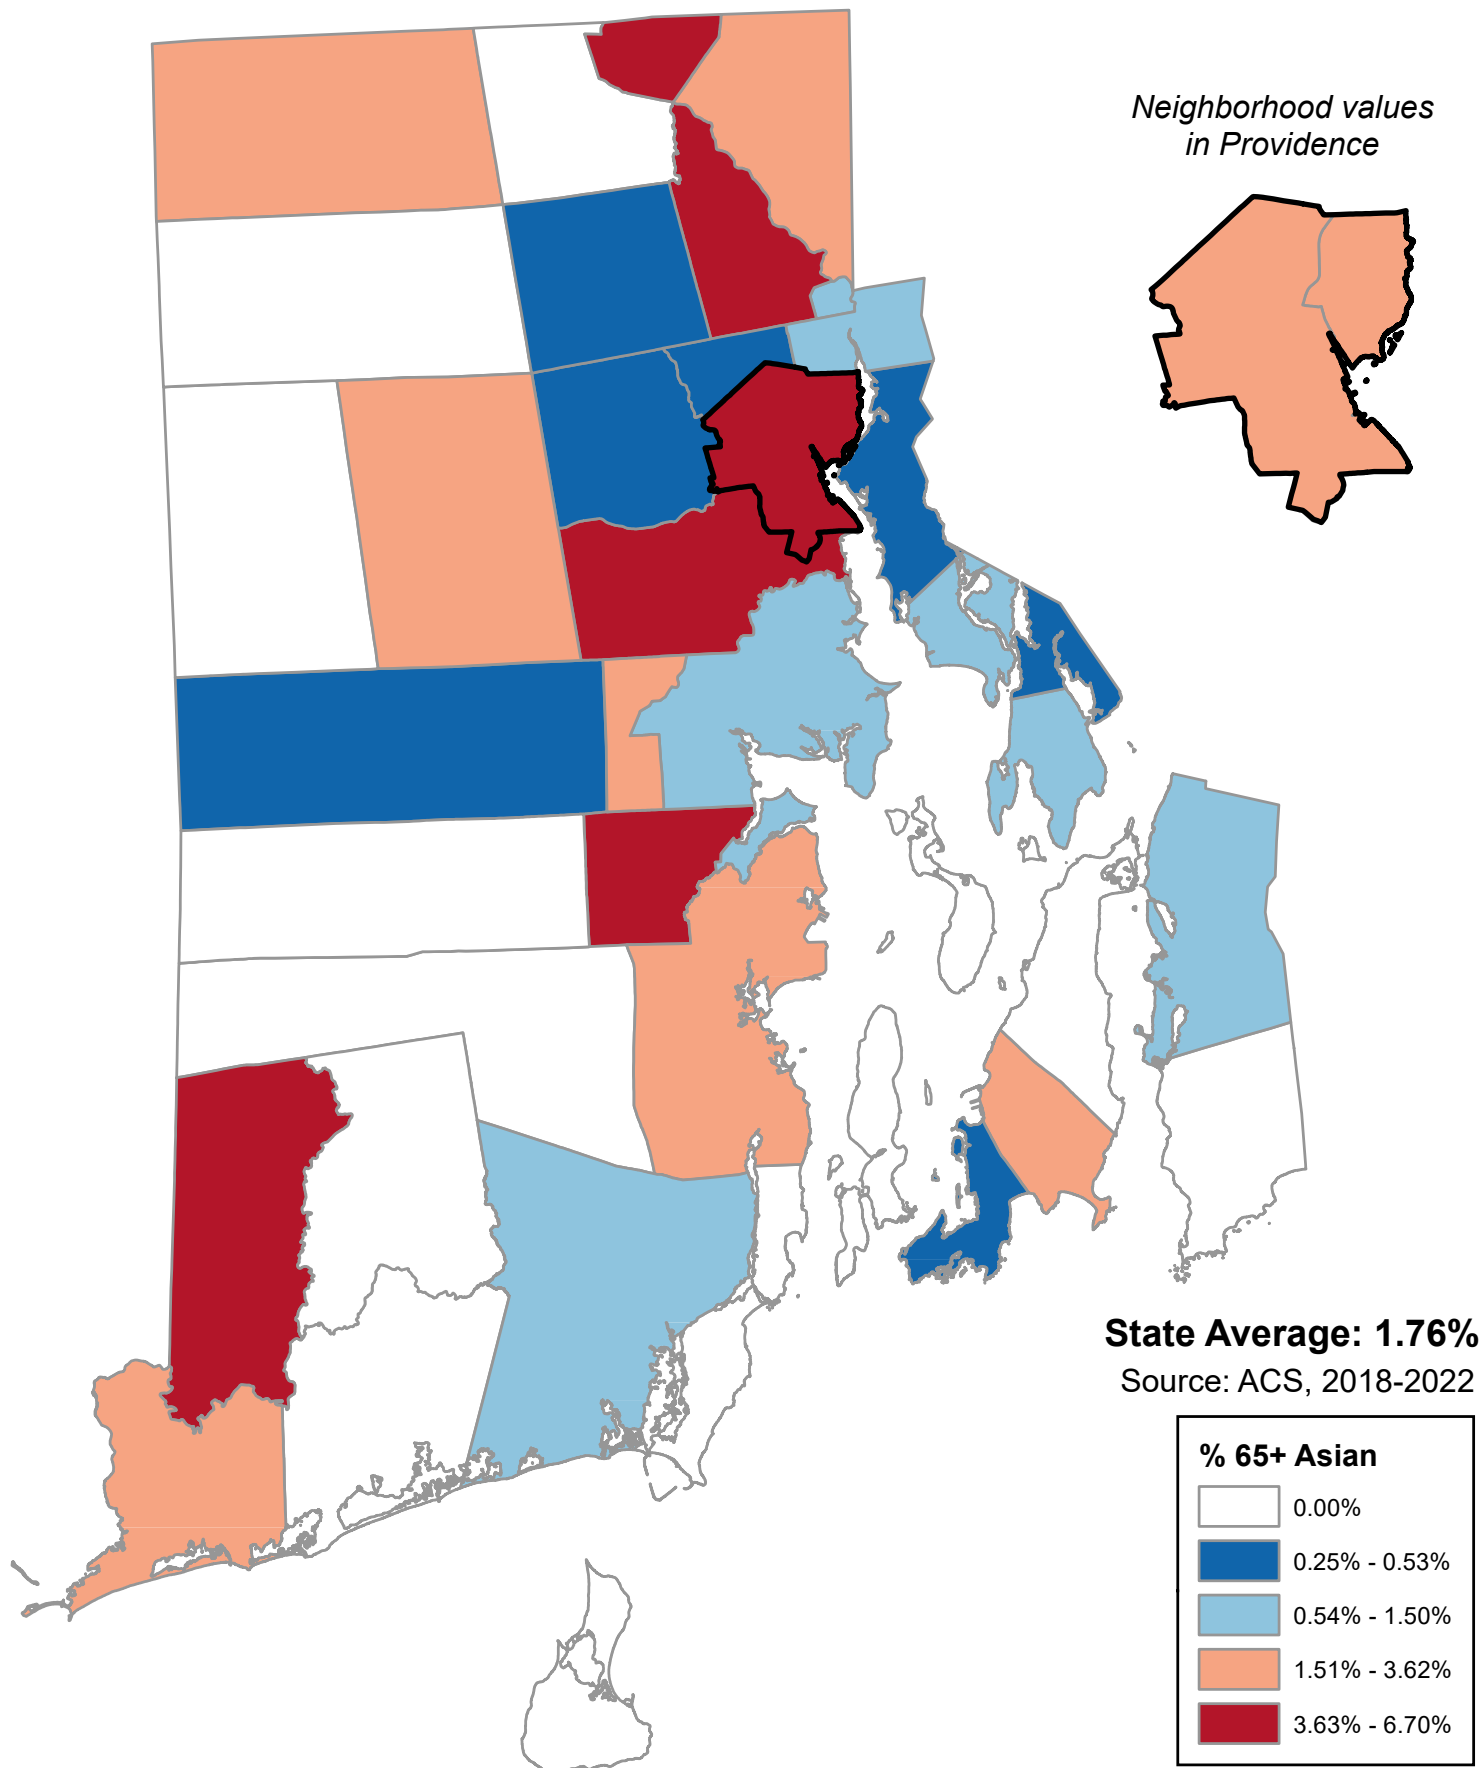

Percentage of Population Age 65+ who are Asian

Percentage of Population Age 65+ who are Asian

Alphabetical Order of Town

Barrington	0.94%
Bristol	1.02%
Burrillville	3.16%
Central Falls	0.73%
Charlestown	0%
Coventry	0.41%
Cranston	4.41%
Cumberland	2.17%
East Greenwich	6.70%
East Providence	0.25%
Exeter	0%
Foster	0%
Glocester	0%
Hopkinton	4.38%
Jamestown	0%
Johnston	0.53%
Lincoln	4.13%
Little Compton	0%
Middletown	2.06%
Narragansett	0%
Newport	0.49%
New Shoreham	0%
North Kingstown	2.48%
North Providence	0.32%
North Smithfield	0%
Pawtucket	0.74%
Portsmouth	0%
Providence	3.76%
Richmond	0%
Scituate	3.62%
Smithfield	0.31%
South Kingstown	1.50%
Tiverton	0.75%
Warren	0.52%
Warwick	0.59%
Westerly	2.01%
West Greenwich	0%
West Warwick	2.11%
Woonsocket	3.98%

Ranked Rate, High to Low

East Greenwich	6.70%
Cranston	4.41%
Hopkinton	4.38%
Lincoln	4.13%
Woonsocket	3.98%
Providence	3.76%
Scituate	3.62%
Burrillville	3.16%
North Kingstown	2.48%
Cumberland	2.17%
West Warwick	2.11%
Middletown	2.06%
Westerly	2.01%
South Kingstown	1.50%
Bristol	1.02%
Barrington	0.94%
Tiverton	0.75%
Pawtucket	0.74%
Central Falls	0.73%
Warwick	0.59%
Johnston	0.53%
Warren	0.52%
Newport	0.49%
Coventry	0.41%
North Providence	0.32%
Smithfield	0.31%
East Providence	0.25%
Charlestown	0%
Exeter	0%
Foster	0%
Glocester	0%
Jamestown	0%
Little Compton	0%
Narragansett	0%
New Shoreham	0%
North Smithfield	0%
Portsmouth	0%
Richmond	0%
West Greenwich	0%