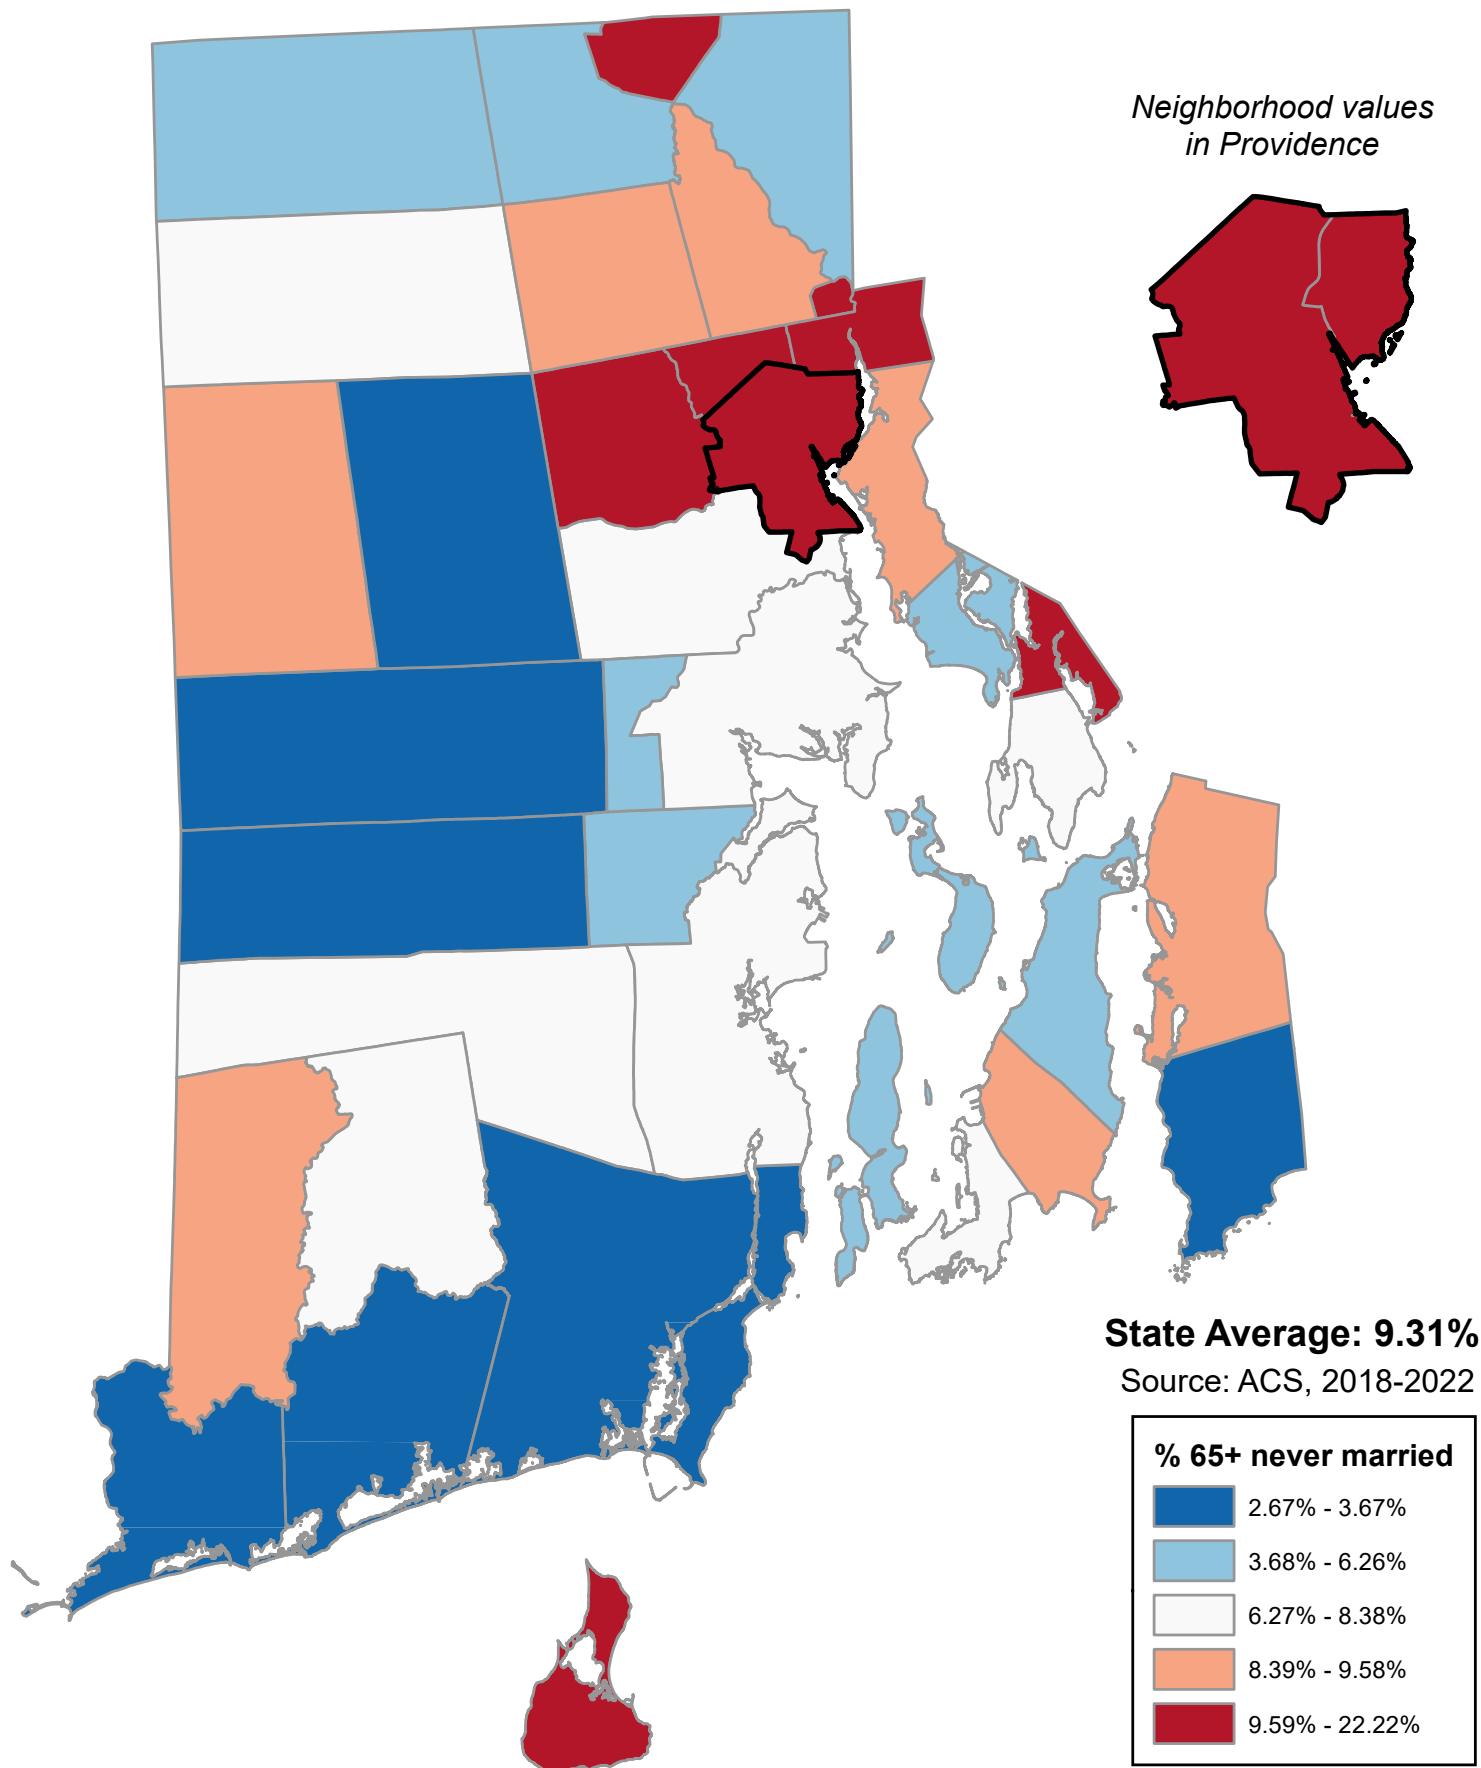

Percentage of Population Age 65+ Years who Never Married

Percentage of Population Age 65+ Years who Never Married

Alphabetical Order of Town

| | |
|------------------|--------|
| Barrington | 6.19% |
| Bristol | 7.74% |
| Burrillville | 5.31% |
| Central Falls | 9.95% |
| Charlestown | 2.96% |
| Coventry | 3.55% |
| Cranston | 8.22% |
| Cumberland | 5.47% |
| East Greenwich | 5.80% |
| East Providence | 8.62% |
| Exeter | 6.51% |
| Foster | 9.13% |
| Glocester | 6.59% |
| Hopkinton | 8.42% |
| Jamestown | 4.68% |
| Johnston | 10.08% |
| Lincoln | 8.46% |
| Little Compton | 3.38% |
| Middletown | 9.58% |
| Narragansett | 3.41% |
| Newport | 7.38% |
| New Shoreham | 10.39% |
| North Kingstown | 7.18% |
| North Providence | 12.44% |
| North Smithfield | 4.83% |
| Pawtucket | 14.34% |
| Portsmouth | 6.26% |
| Providence | 22.22% |
| Richmond | 8.38% |
| Scituate | 3.67% |
| Smithfield | 8.87% |
| South Kingstown | 3.22% |
| Tiverton | 9.43% |
| Warren | 12.97% |
| Warwick | 7.59% |
| Westerly | 3.25% |
| West Greenwich | 2.67% |
| West Warwick | 4.57% |
| Woonsocket | 11.06% |