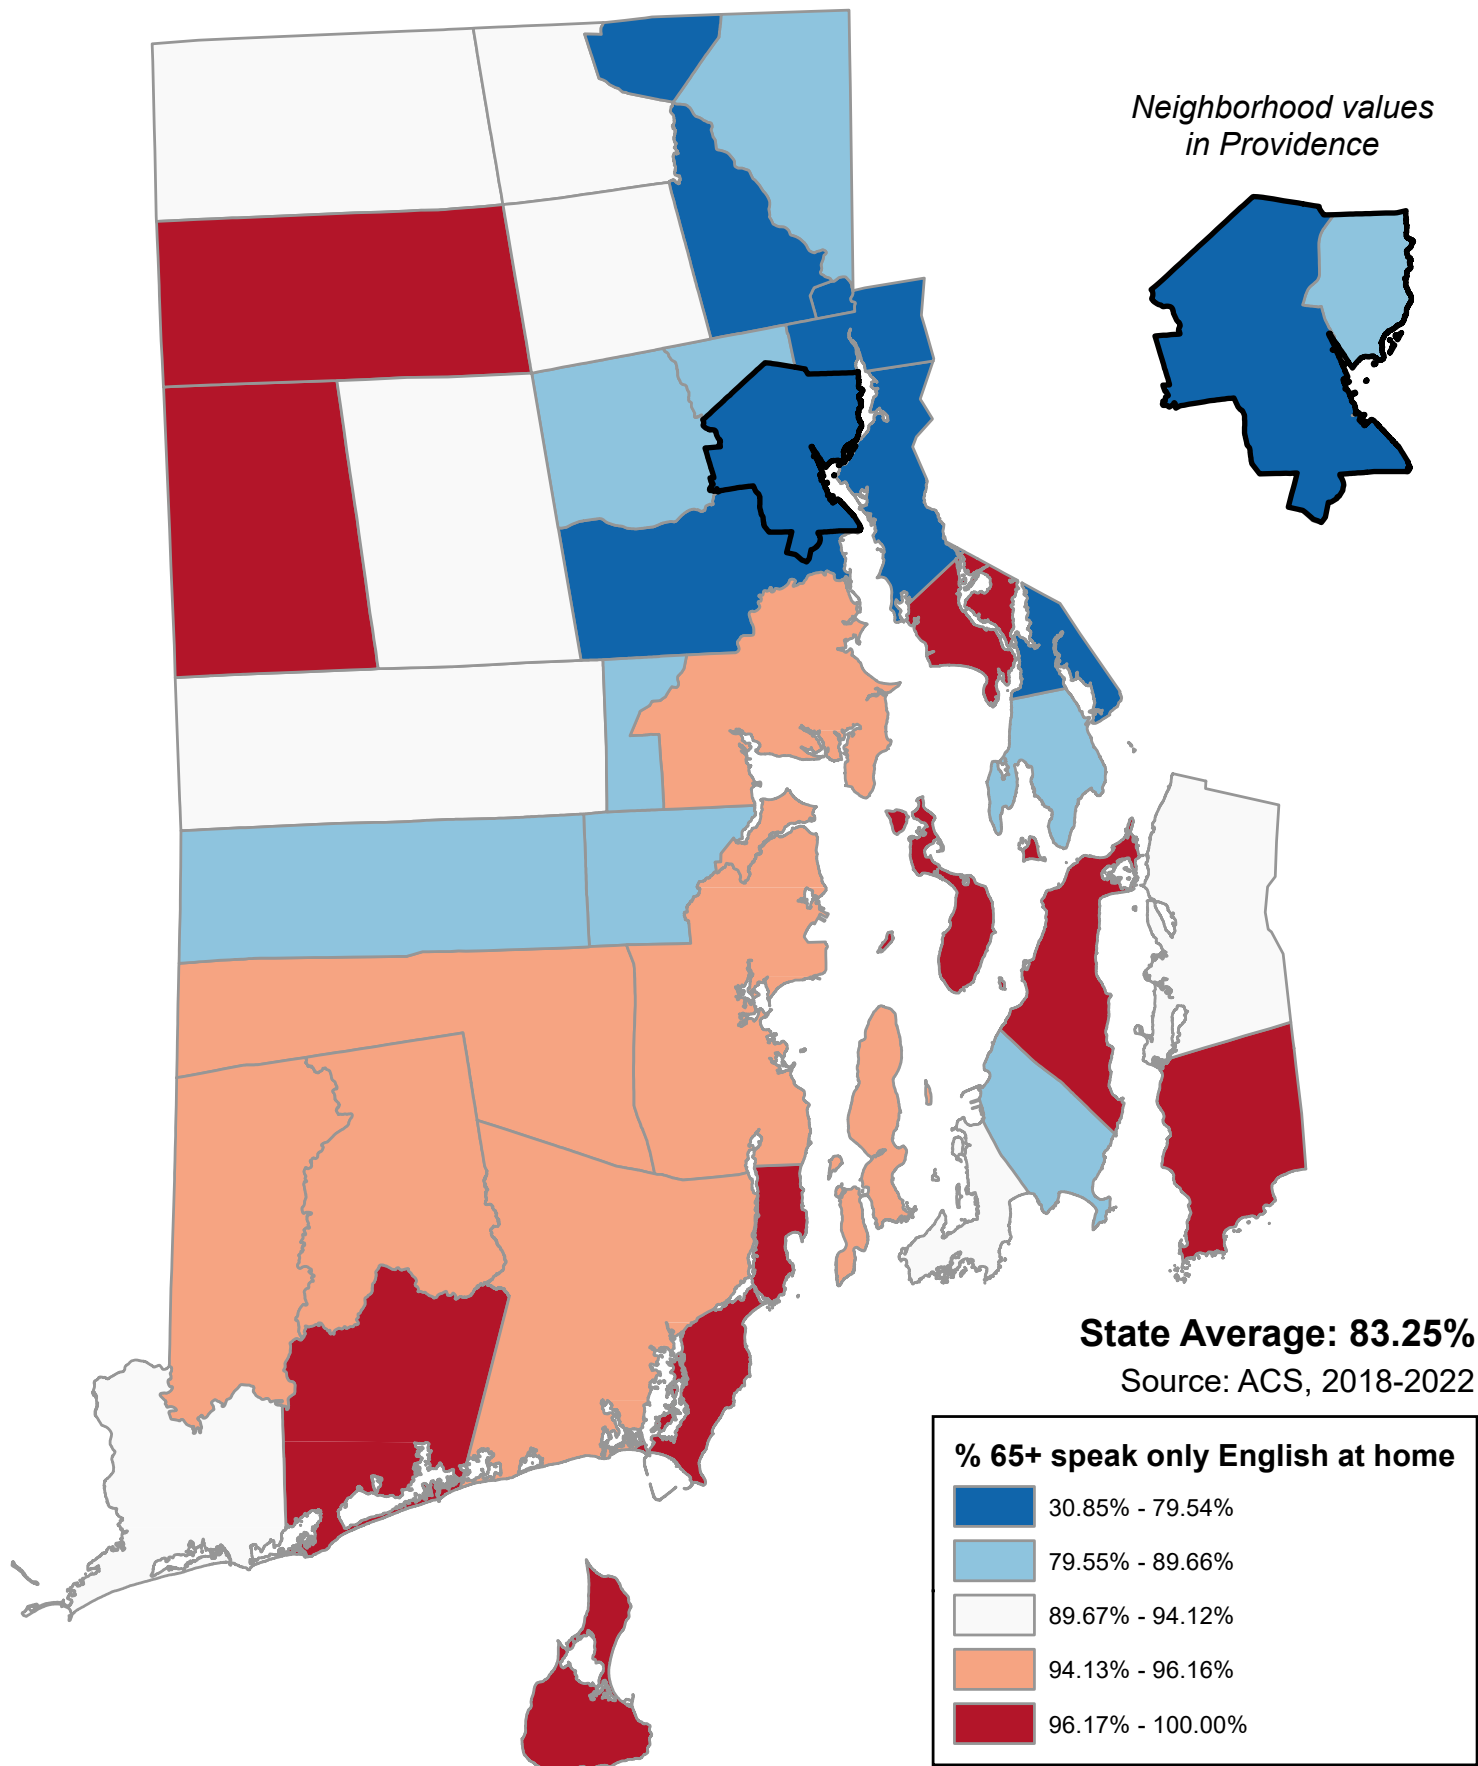

Percentage of Population Age 65+ Years who Speak only English at Home

Percentage of Population Age 65+ Years who Speak only English at Home

Alphabetical Order of Town

Barrington	96.36%
Bristol	79.90%
Burrillville	93.46%
Central Falls	30.85%
Charlestown	97.32%
Coventry	94.12%
Cranston	79.20%
Cumberland	81.11%
East Greenwich	86.26%
East Providence	79.54%
Exeter	96.16%
Foster	97.62%
Glocester	99.40%
Hopkinton	94.20%
Jamestown	94.23%
Johnston	88.34%
Lincoln	78.50%
Little Compton	97.77%
Middletown	86.25%
Narragansett	97.02%
Newport	92.67%
New Shoreham	100%
North Kingstown	95.42%
North Providence	81.87%
North Smithfield	90.85%
Pawtucket	67.23%
Portsmouth	96.26%
Providence	59.43%
Richmond	94.71%
Scituate	91.05%
Smithfield	93.45%
South Kingstown	95.46%
Tiverton	92.73%
Warren	74.66%
Warwick	94.34%
Westerly	92.01%
West Greenwich	83.18%
West Warwick	89.66%
Woonsocket	69.21%

Ranked Rate, High to Low

New Shoreham	100%
Glocester	99.40%
Little Compton	97.77%
Foster	97.62%
Charlestown	97.32%
Narragansett	97.02%
Barrington	96.36%
Portsmouth	96.26%
Exeter	96.16%
South Kingstown	95.46%
North Kingstown	95.42%
Richmond	94.71%
Warwick	94.34%
Jamestown	94.23%
Hopkinton	94.20%
Coventry	94.12%
Burrillville	93.46%
Smithfield	93.45%
Tiverton	92.73%
Newport	92.67%
Westerly	92.01%
Scituate	91.05%
North Smithfield	90.85%
West Warwick	89.66%
Johnston	88.34%
East Greenwich	86.26%
Middletown	86.25%
West Greenwich	83.18%
North Providence	81.87%
Cumberland	81.11%
Bristol	79.90%
East Providence	79.54%
Cranston	79.20%
Lincoln	78.50%
Warren	74.66%
Woonsocket	69.21%
Pawtucket	67.23%
Providence	59.43%
Central Falls	30.85%