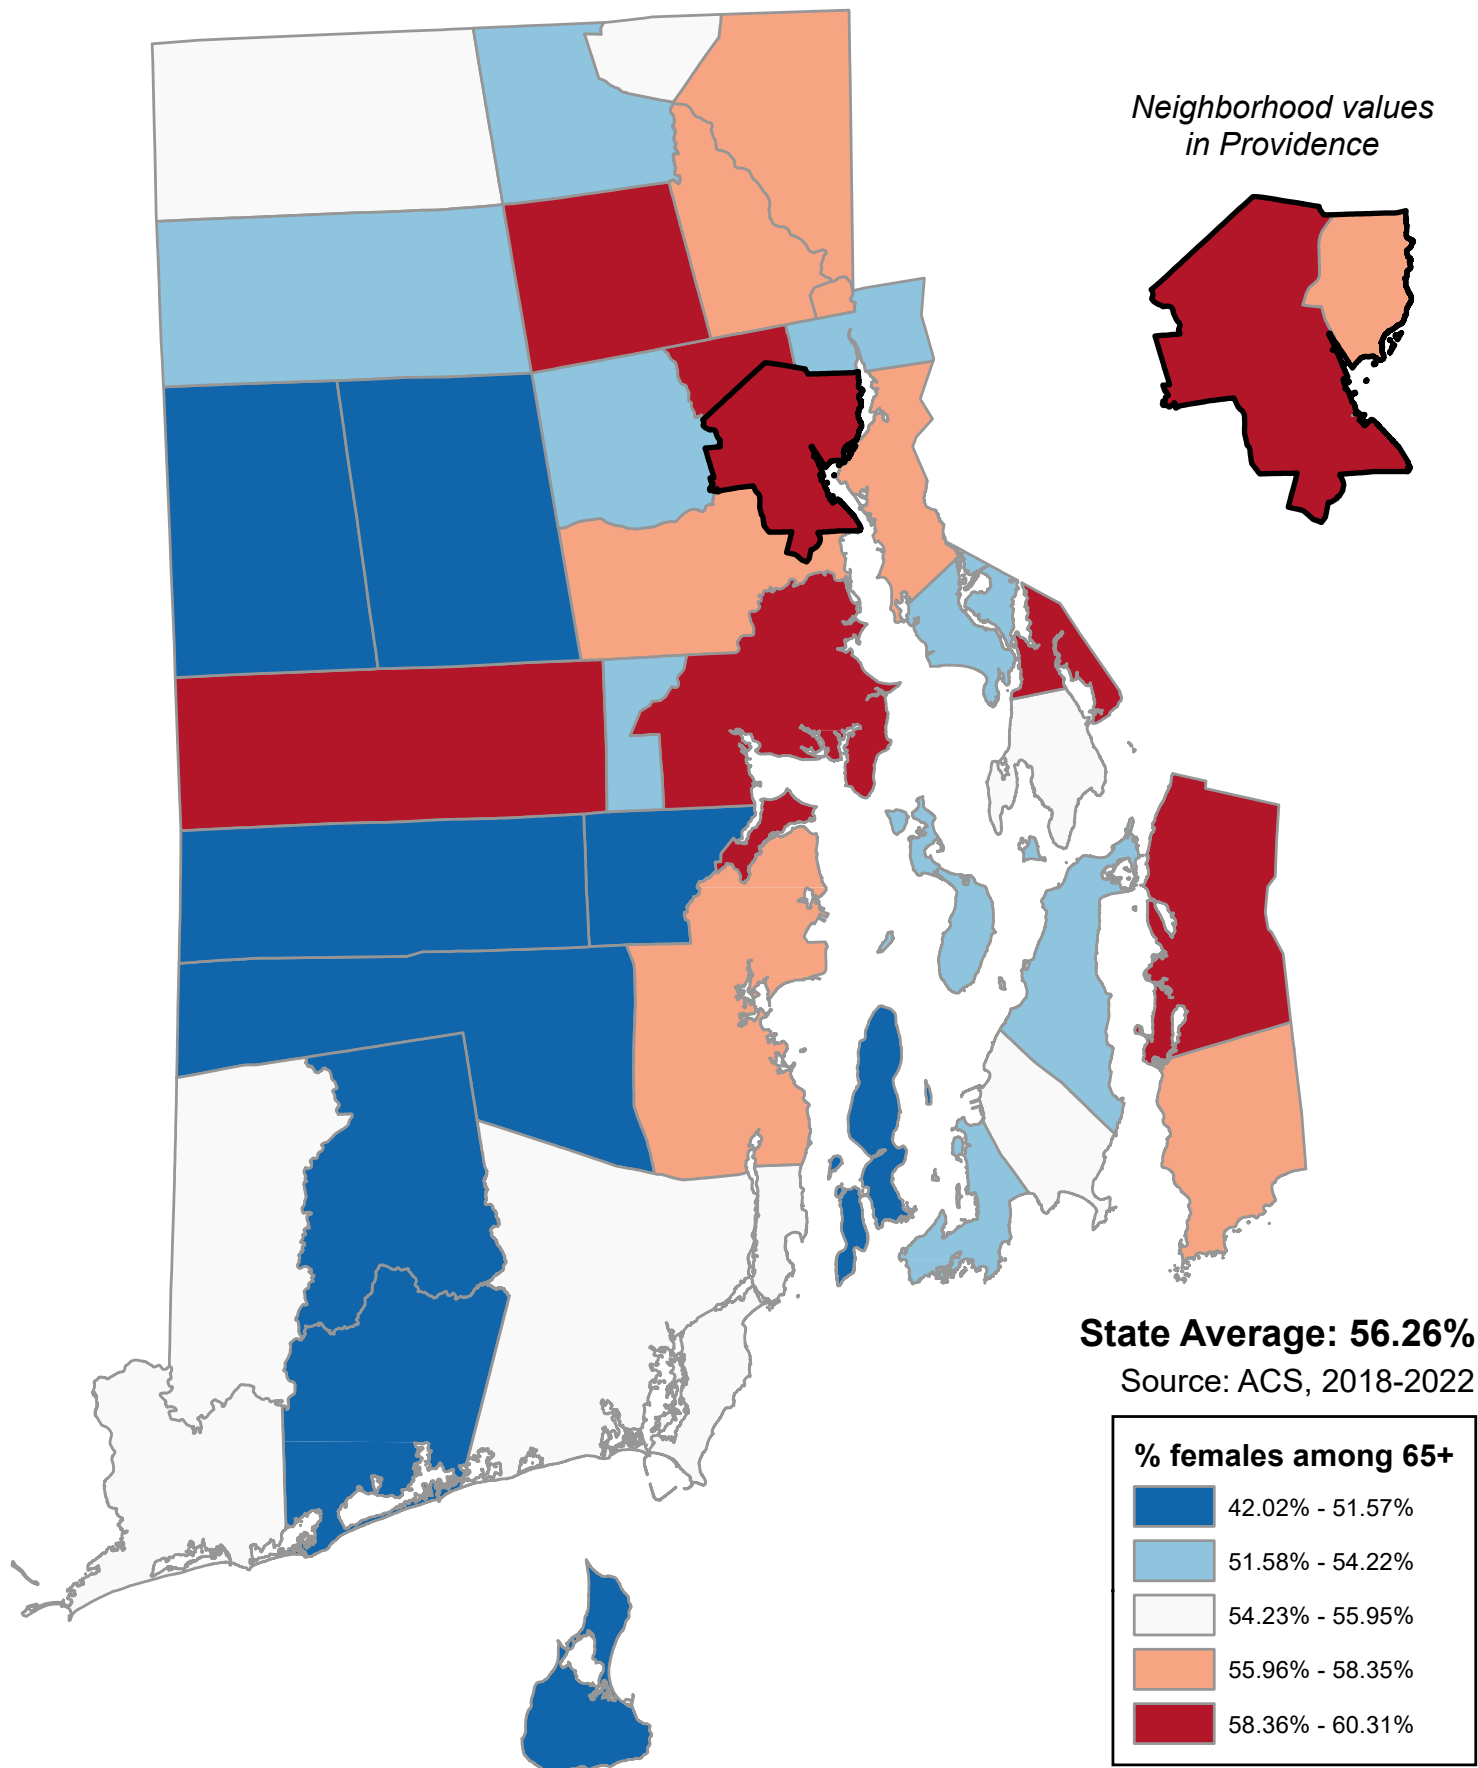

Percentage of Females In Population Age 65+ Years

Percentage of Females In Population Age 65+ Years

Alphabetical Order of Town

Barrington	54.02%
Bristol	54.23%
Burrillville	55.59%
Central Falls	56.42%
Charlestown	50.86%
Coventry	58.65%
Cranston	57.48%
Cumberland	58.35%
East Greenwich	51.57%
East Providence	56.38%
Exeter	44.07%
Foster	49.38%
Glocester	53.84%
Hopkinton	54.65%
Jamestown	48.58%
Johnston	52.51%
Lincoln	56.49%
Little Compton	56.84%
Middletown	55.13%
Narragansett	55.19%
Newport	53.61%
New Shoreham	48.07%
North Kingstown	57.28%
North Providence	60.31%
North Smithfield	54.16%
Pawtucket	54.22%
Portsmouth	52.53%
Providence	59.50%
Richmond	46.91%
Scituate	47.94%
Smithfield	59.37%
South Kingstown	55.95%
Tiverton	59.86%
Warren	58.41%
Warwick	59.89%
Westerly	54.61%
West Greenwich	42.02%
West Warwick	52.38%
Woonsocket	55.93%

Ranked Rate, High to Low

North Providence	60.31%
Warwick	59.89%
Tiverton	59.86%
Providence	59.50%
Smithfield	59.37%
Coventry	58.65%
Warren	58.41%
Cumberland	58.35%
Cranston	57.48%
North Kingstown	57.28%
Little Compton	56.84%
Lincoln	56.49%
Central Falls	56.42%
East Providence	56.38%
South Kingstown	55.95%
Woonsocket	55.93%
Burrillville	55.59%
Narragansett	55.19%
Middletown	55.13%
Hopkinton	54.65%
Westerly	54.61%
Bristol	54.23%
Pawtucket	54.22%
North Smithfield	54.16%
Barrington	54.02%
Glocester	53.84%
Newport	53.61%
Portsmouth	52.53%
Johnston	52.51%
West Warwick	52.38%
East Greenwich	51.57%
Charlestown	50.86%
Foster	49.38%
Jamestown	48.58%
New Shoreham	48.07%
Scituate	47.94%
Richmond	46.91%
Exeter	44.07%
West Greenwich	42.02%