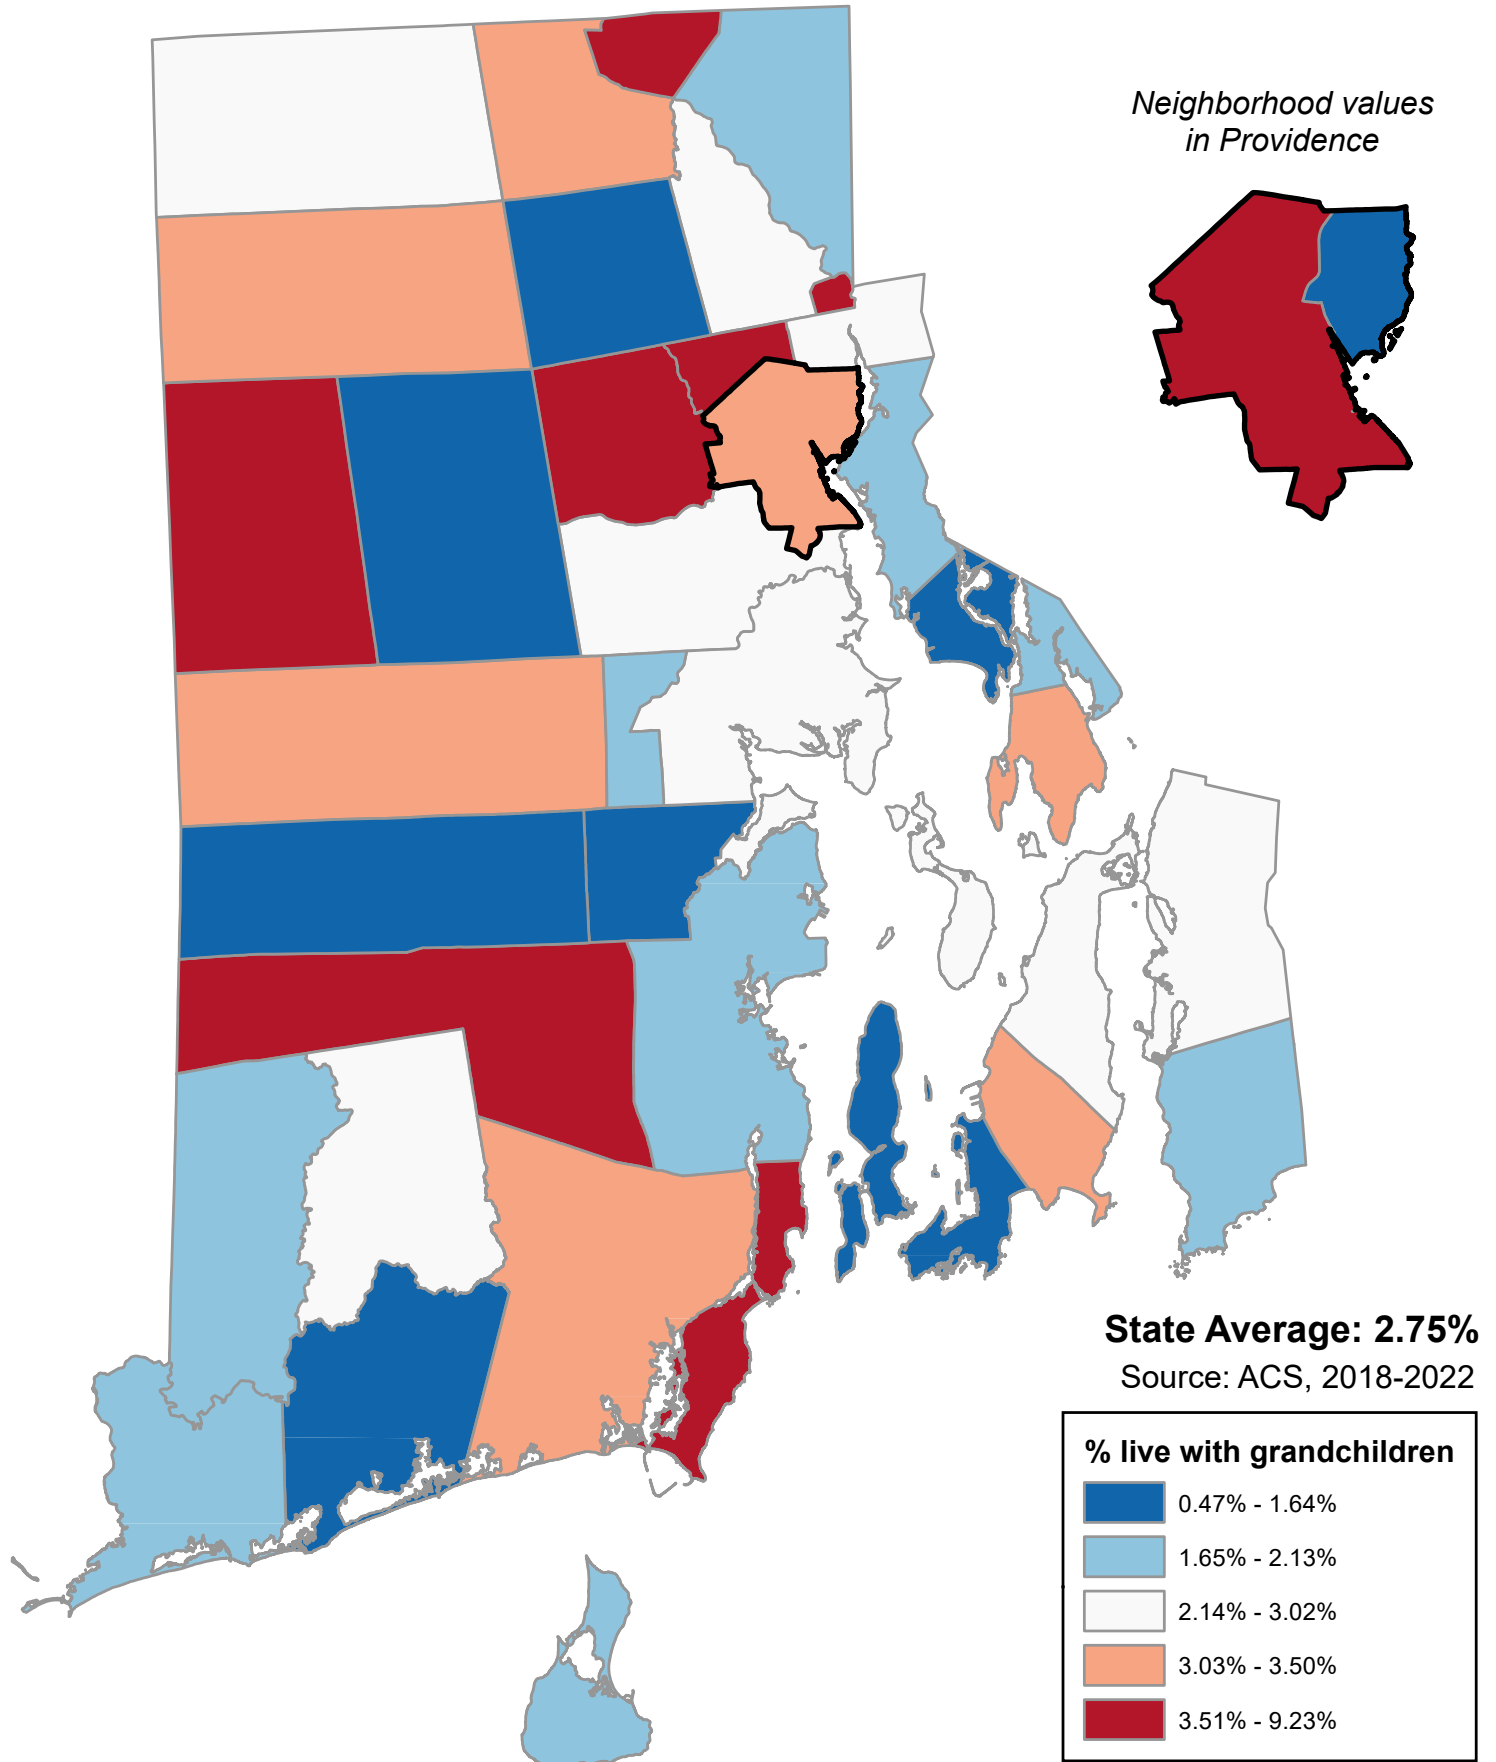

Percentage of Grandparents who Live with Grandchildren

Percentage of Grandparents who Live with Grandchildren

Alphabetical Order of Town

Ranked Rate, High to Low

Barrington	1.41%
Bristol	3.35%
Burrillville	2.65%
Central Falls	3.76%
Charlestown	1.47%
Coventry	3.26%
Cranston	2.25%
Cumberland	1.76%
East Greenwich	0.91%
East Providence	1.97%
Exeter	4.91%
Foster	9.23%
Glocester	3.42%
Hopkinton	1.89%
Jamestown	1.30%
Johnston	4.00%
Lincoln	2.66%
Little Compton	2.13%
Middletown	3.50%
Narragansett	3.75%
Newport	1.06%
New Shoreham	2.09%
North Kingstown	1.89%
North Providence	3.81%
North Smithfield	3.17%
Pawtucket	3.02%
Portsmouth	2.16%
Providence	3.38%
Richmond	2.49%
Scituate	0.47%
Smithfield	1.64%
South Kingstown	3.17%
Tiverton	2.75%
Warren	1.70%
Warwick	2.93%
Westerly	2.03%
West Greenwich	1.38%
West Warwick	2.05%
Woonsocket	3.87%

Foster	9.23%
Exeter	4.91%
Johnston	4.00%
Woonsocket	3.87%
North Providence	3.81%
Central Falls	3.76%
Narragansett	3.75%
Middletown	3.50%
Glocester	3.42%
Providence	3.38%
Bristol	3.35%
Coventry	3.26%
North Smithfield	3.17%
South Kingstown	3.17%
Pawtucket	3.02%
Warwick	2.93%
Tiverton	2.75%
Lincoln	2.66%
Burrillville	2.65%
Richmond	2.49%
Cranston	2.25%
Portsmouth	2.16%
Little Compton	2.13%
New Shoreham	2.09%
West Warwick	2.05%
Westerly	2.03%
East Providence	1.97%
North Kingstown	1.89%
Hopkinton	1.89%
Cumberland	1.76%
Warren	1.70%
Smithfield	1.64%
Charlestown	1.47%
Barrington	1.41%
West Greenwich	1.38%
Jamestown	1.30%
Newport	1.06%
East Greenwich	0.91%
Scituate	0.47%