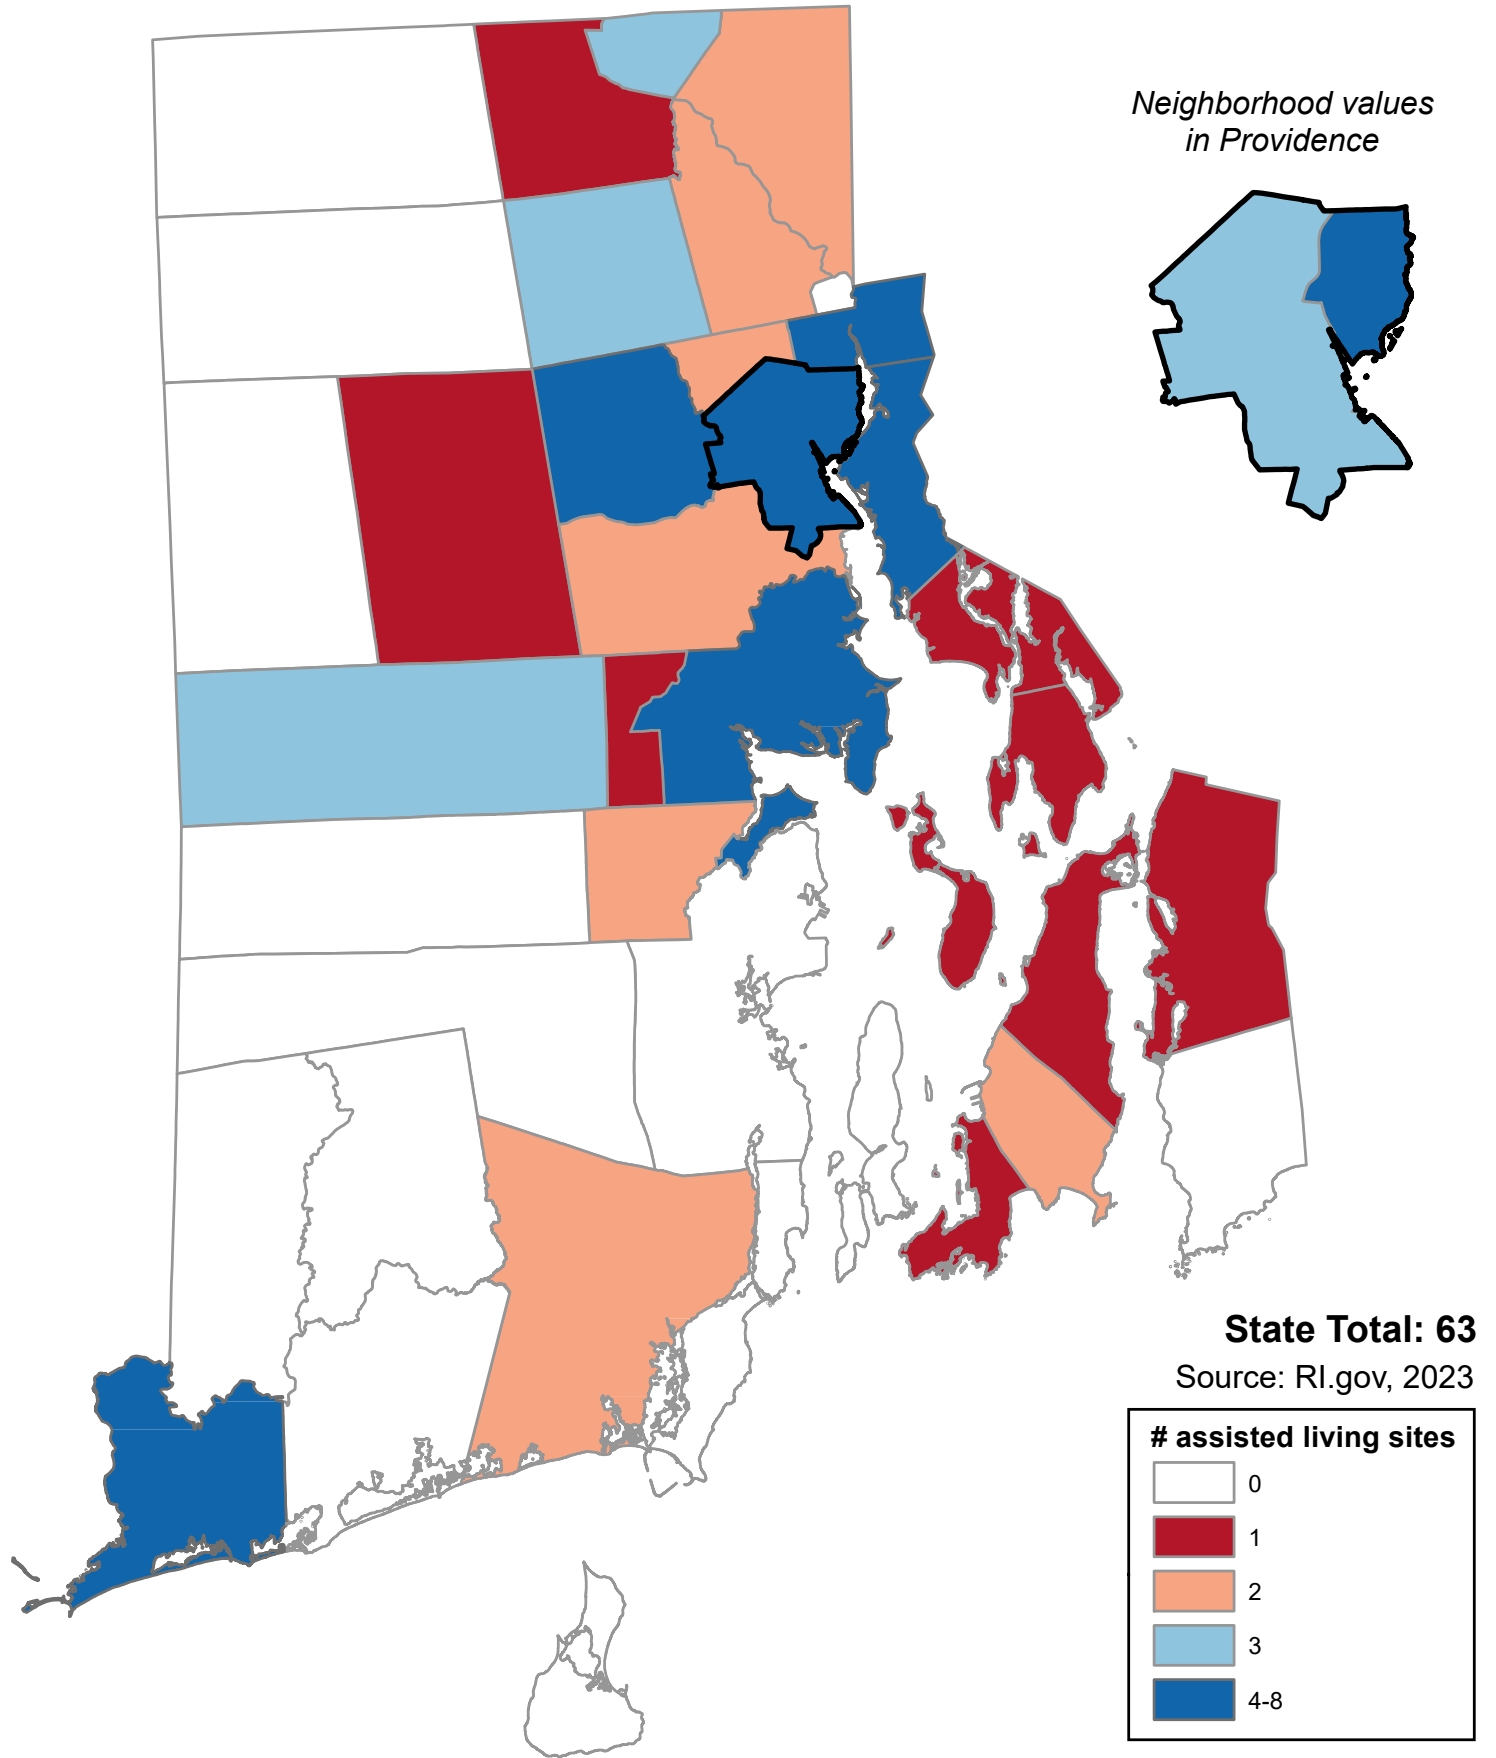

Number of Assisted Living Sites

Number of Assisted Living Sites

Alphabetical Order of Town		Ranked Rate, High to Low	
Barrington	1	Warwick	8
Bristol	1	Providence	7
Burrillville	0	East Providence	4
Central Falls	0	Johnston	4
Charlestown	0	Pawtucket	4
Coventry	3	Westerly	4
Cranston	2	Coventry	3
Cumberland	2	Smithfield	3
East Greenwich	2	Woonsocket	3
East Providence	4	Cranston	2
Exeter	0	Cumberland	2
Foster	0	East Greenwich	2
Glocester	0	Lincoln	2
Hopkinton	0	Middletown	2
Jamestown	0	North Providence	2
Johnston	4	South Kingstown	2
Lincoln	2	Barrington	1
Little Compton	0	Bristol	1
Middletown	2	Newport	1
Narragansett	0	North Smithfield	1
Newport	1	Portsmouth	1
New Shoreham	0	Scituate	1
North Kingstown	0	Tiverton	1
North Providence	2	Warren	1
North Smithfield	1	West Warwick	1
Pawtucket	4	Burrillville	0
Portsmouth	1	Central Falls	0
Providence	7	Charlestown	0
Richmond	0	Exeter	0
Scituate	1	Foster	0
Smithfield	3	Glocester	0
South Kingstown	2	Hopkinton	0
Tiverton	1	Jamestown	0
Warren	1	Little Compton	0
Warwick	8	Narragansett	0
Westerly	4	New Shoreham	0
West Greenwich	0	North Kingstown	0
West Warwick	1	Richmond	0
Woonsocket	3	West Greenwich	0
Providence Neighborhoods		Providence Neighborhoods	
Providence NE	4	Providence NE	4
Providence Other	3	Providence Other	3