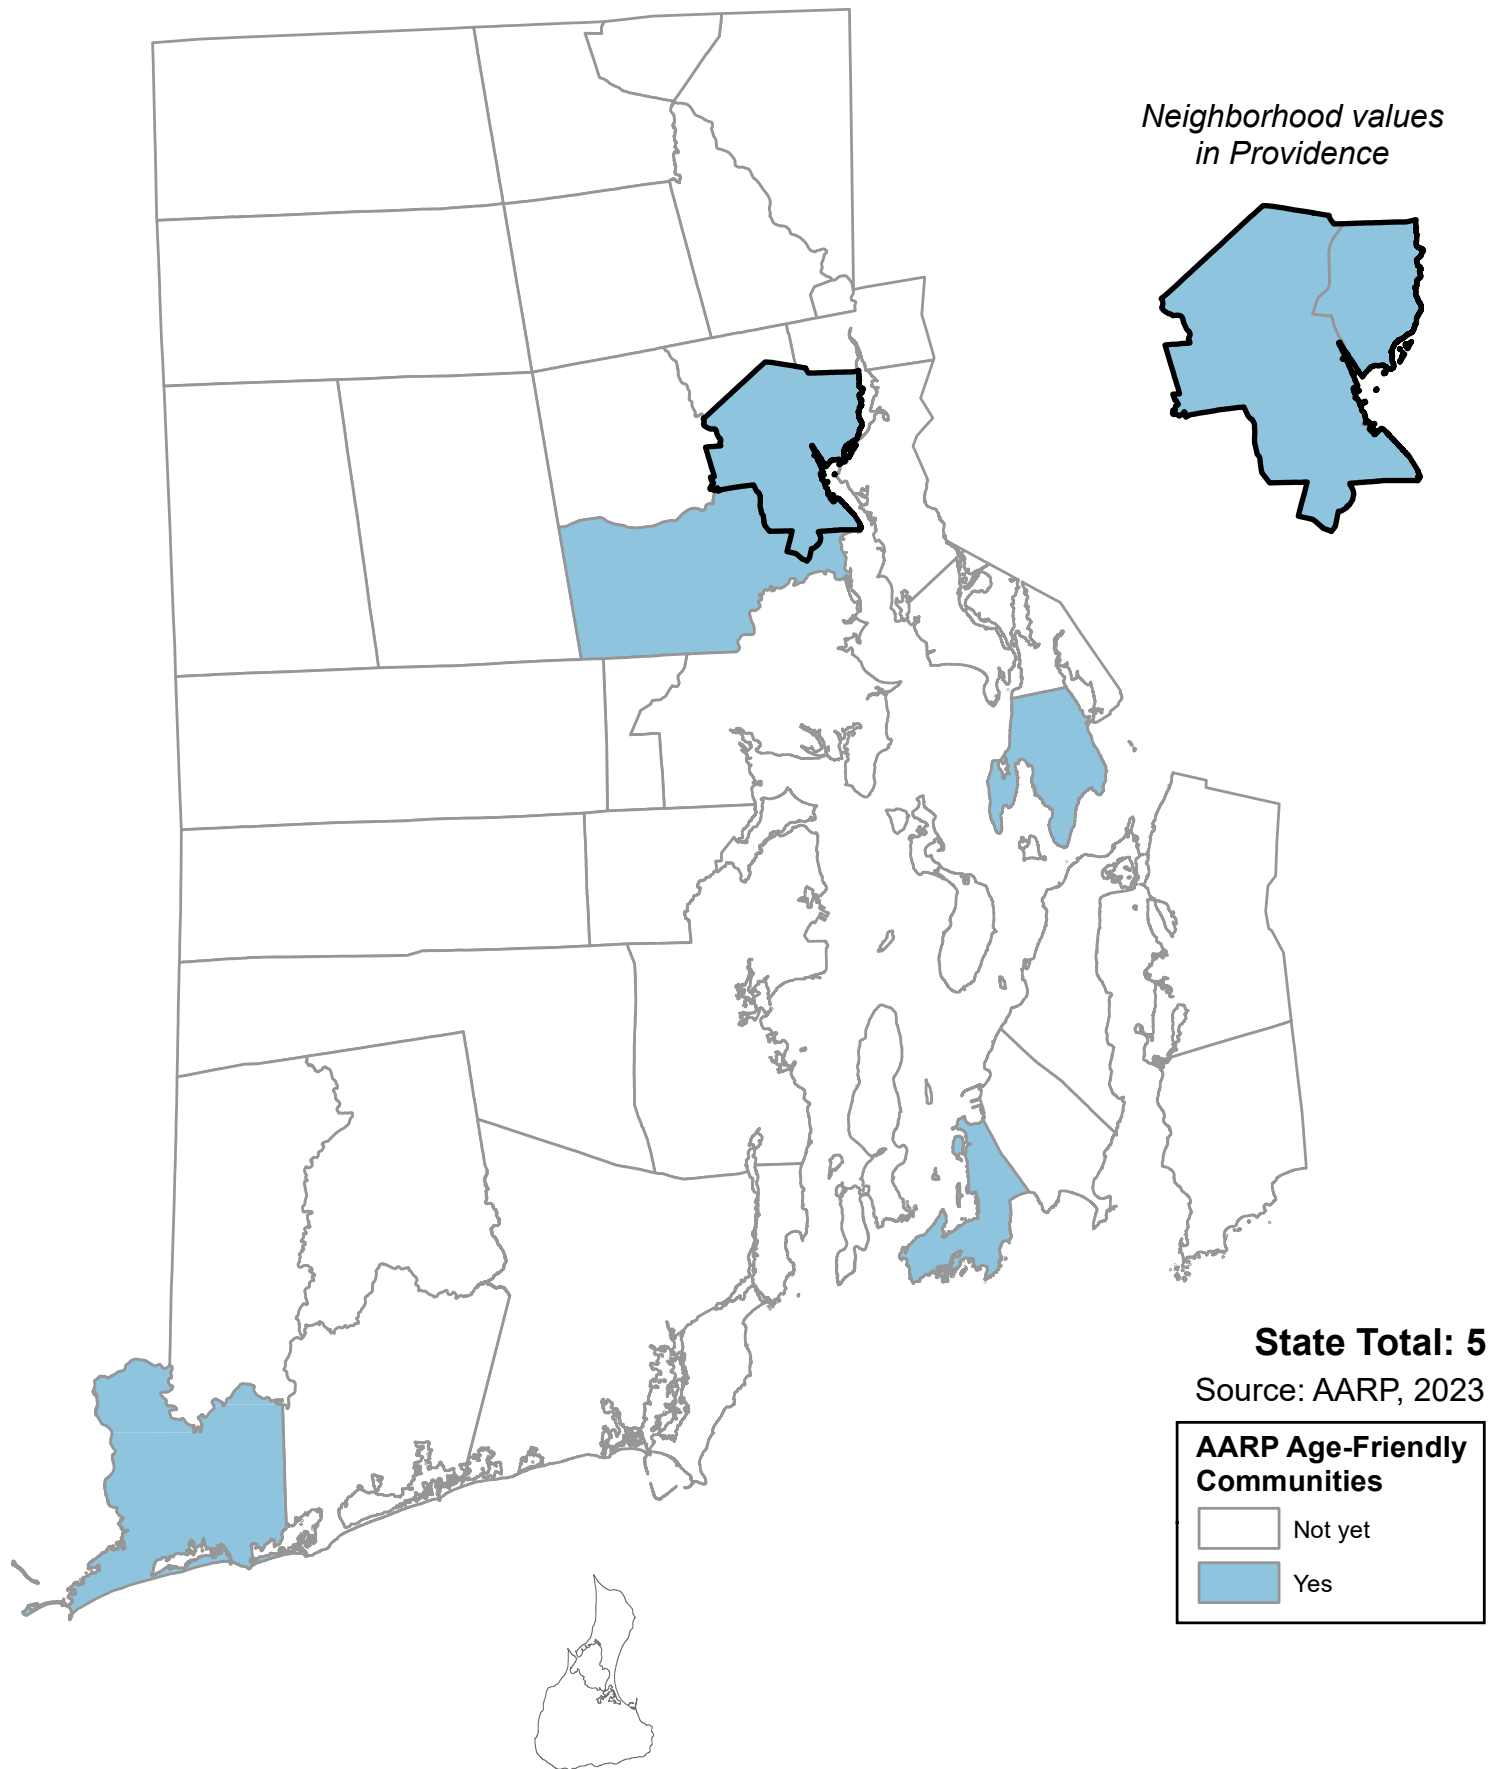

# AARP Age-Friendly Communities

## AARP Age-Friendly Communities

### Alphabetical Order of Town

|                  |         |
|------------------|---------|
| Barrington       | Not yet |
| Bristol          | Yes     |
| Burrillville     | Not yet |
| Central Falls    | Not yet |
| Charlestown      | Not yet |
| Coventry         | Not yet |
| Cranston         | Yes     |
| Cumberland       | Not yet |
| East Greenwich   | Not yet |
| East Providence  | Not yet |
| Exeter           | Not yet |
| Foster           | Not yet |
| Glocester        | Not yet |
| Hopkinton        | Not yet |
| Jamestown        | Not yet |
| Johnston         | Not yet |
| Lincoln          | Not yet |
| Little Compton   | Not yet |
| Middletown       | Not yet |
| Narragansett     | Not yet |
| Newport          | Yes     |
| New Shoreham     | Not yet |
| North Kingstown  | Not yet |
| North Providence | Not yet |
| North Smithfield | Not yet |
| Pawtucket        | Not yet |
| Portsmouth       | Not yet |
| Providence       | Yes     |
| Richmond         | Not yet |
| Scituate         | Not yet |
| Smithfield       | Not yet |
| South Kingstown  | Not yet |
| Tiverton         | Not yet |
| Warren           | Not yet |
| Warwick          | Not yet |
| Westerly         | Yes     |
| West Greenwich   | Not yet |
| West Warwick     | Not yet |
| Woonsocket       | Not yet |