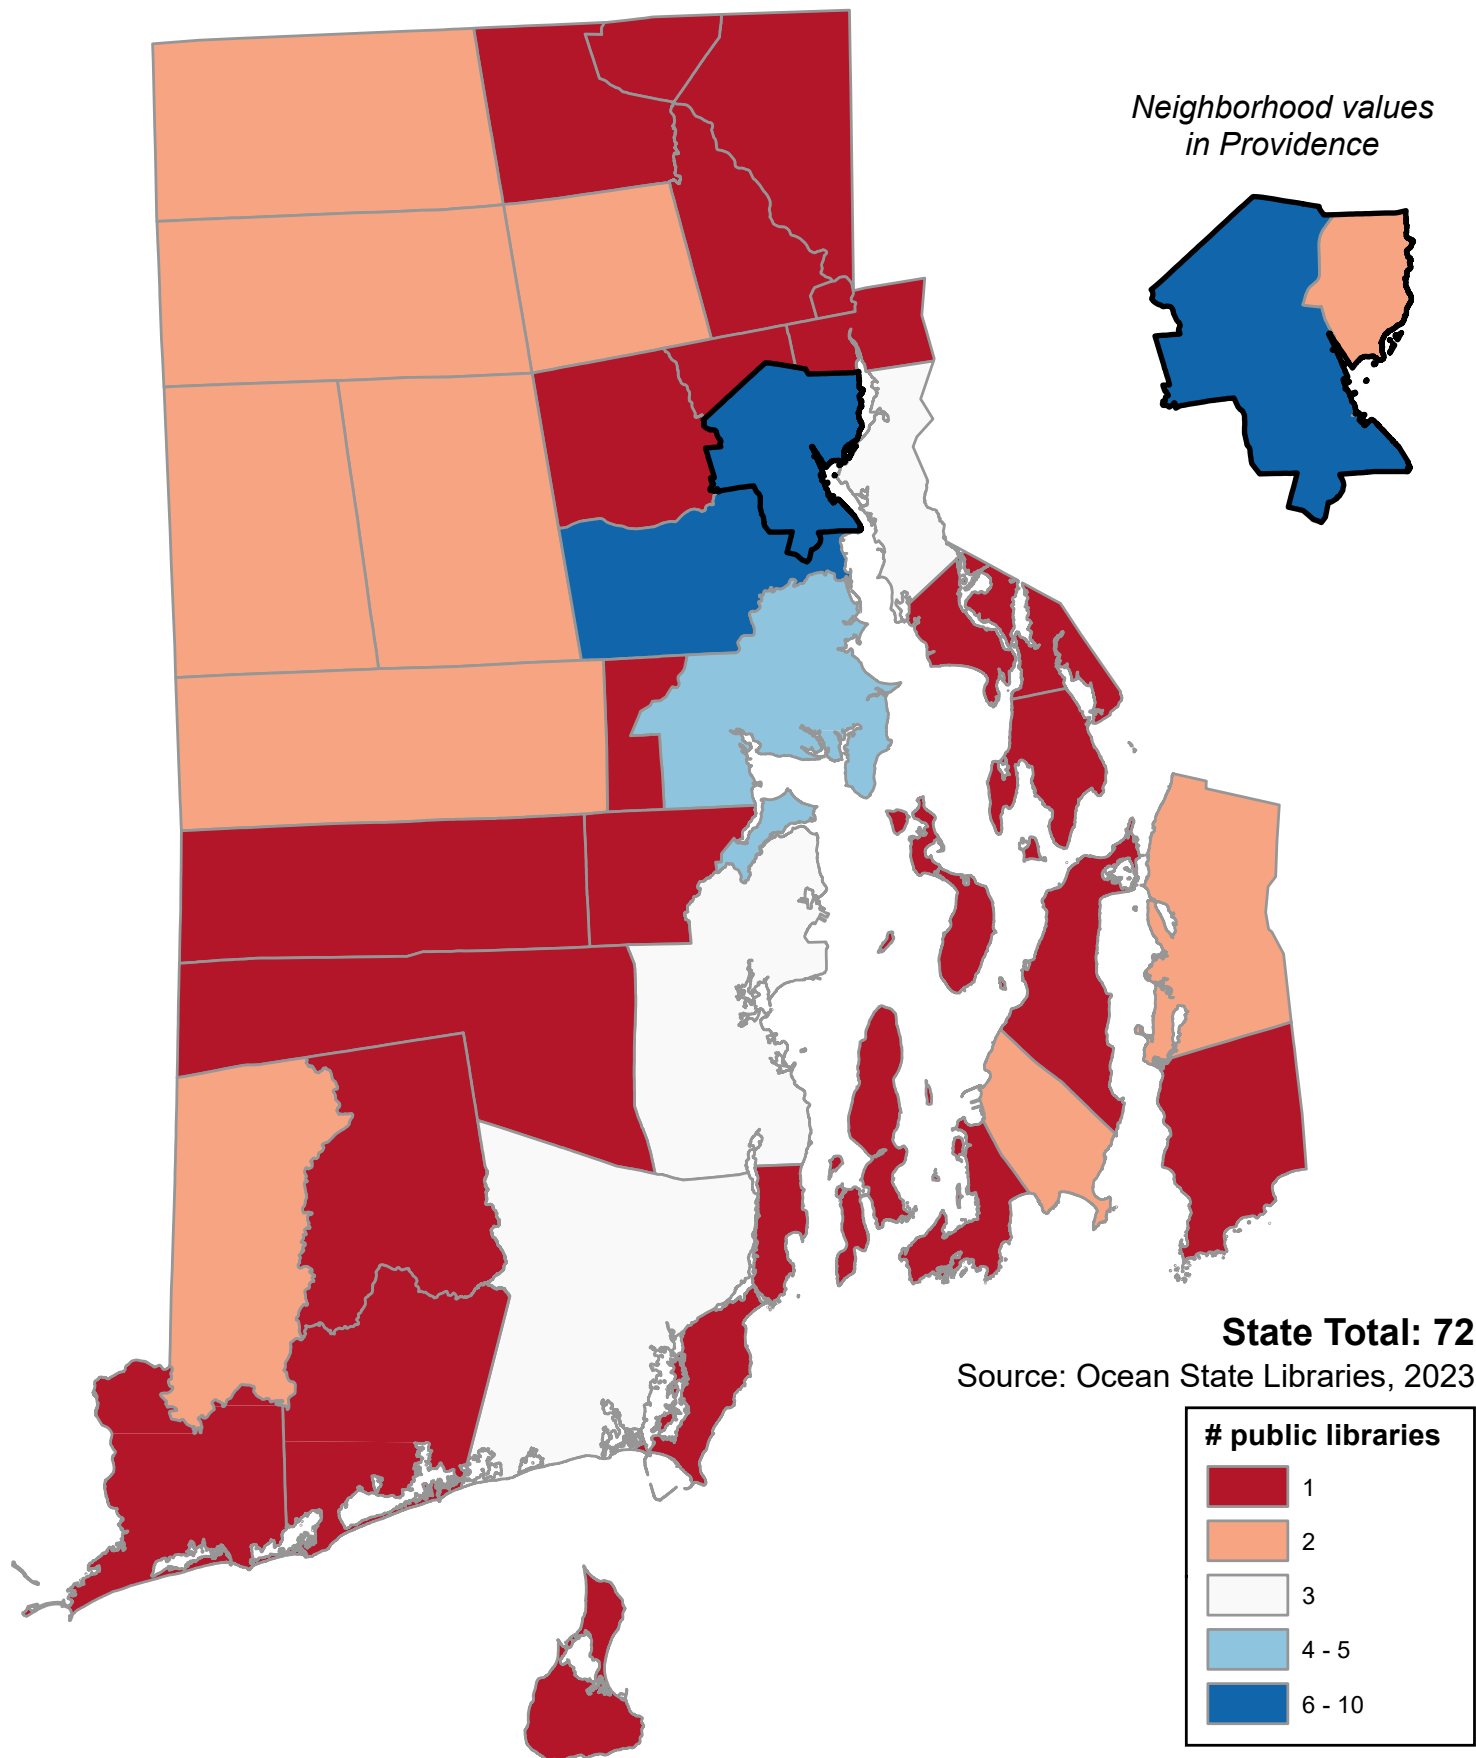

Number of Public Libraries

Number of Public Libraries

Alphabetical Order of Town

Ranked Rate, High to Low

Barrington	1	Providence	10
Bristol	1	Cranston	6
Burrillville	2	Warwick	5
Central Falls	1	East Providence	3
Charlestown	1	North Kingstown	3
Coventry	2	South Kingstown	3
Cranston	6	Burrillville	2
Cumberland	1	Coventry	2
East Greenwich	1	Foster	2
East Providence	3	Glocester	2
Exeter	1	Hopkinton	2
Foster	2	Middletown	2
Glocester	2	Scituate	2
Hopkinton	2	Smithfield	2
Jamestown	1	Tiverton	2
Johnston	1	Barrington	1
Lincoln	1	Bristol	1
Little Compton	1	Central Falls	1
Middletown	2	Charlestown	1
Narragansett	1	Cumberland	1
Newport	1	East Greenwich	1
New Shoreham	1	Exeter	1
North Kingstown	3	Jamestown	1
North Providence	1	Johnston	1
North Smithfield	1	Lincoln	1
Pawtucket	1	Little Compton	1
Portsmouth	1	Narragansett	1
Providence	10	Newport	1
Richmond	1	New Shoreham	1
Scituate	2	North Providence	1
Smithfield	2	North Smithfield	1
South Kingstown	3	Pawtucket	1
Tiverton	2	Portsmouth	1
Warren	1	Richmond	1
Warwick	5	Warren	1
Westerly	1	Westerly	1
West Greenwich	1	West Greenwich	1
West Warwick	1	West Warwick	1
Woonsocket	1	Woonsocket	1
Providence Neighborhoods		Providence Neighborhoods	
Providence NE	2	Providence Other	8
Providence Other	8	Providence NE	2