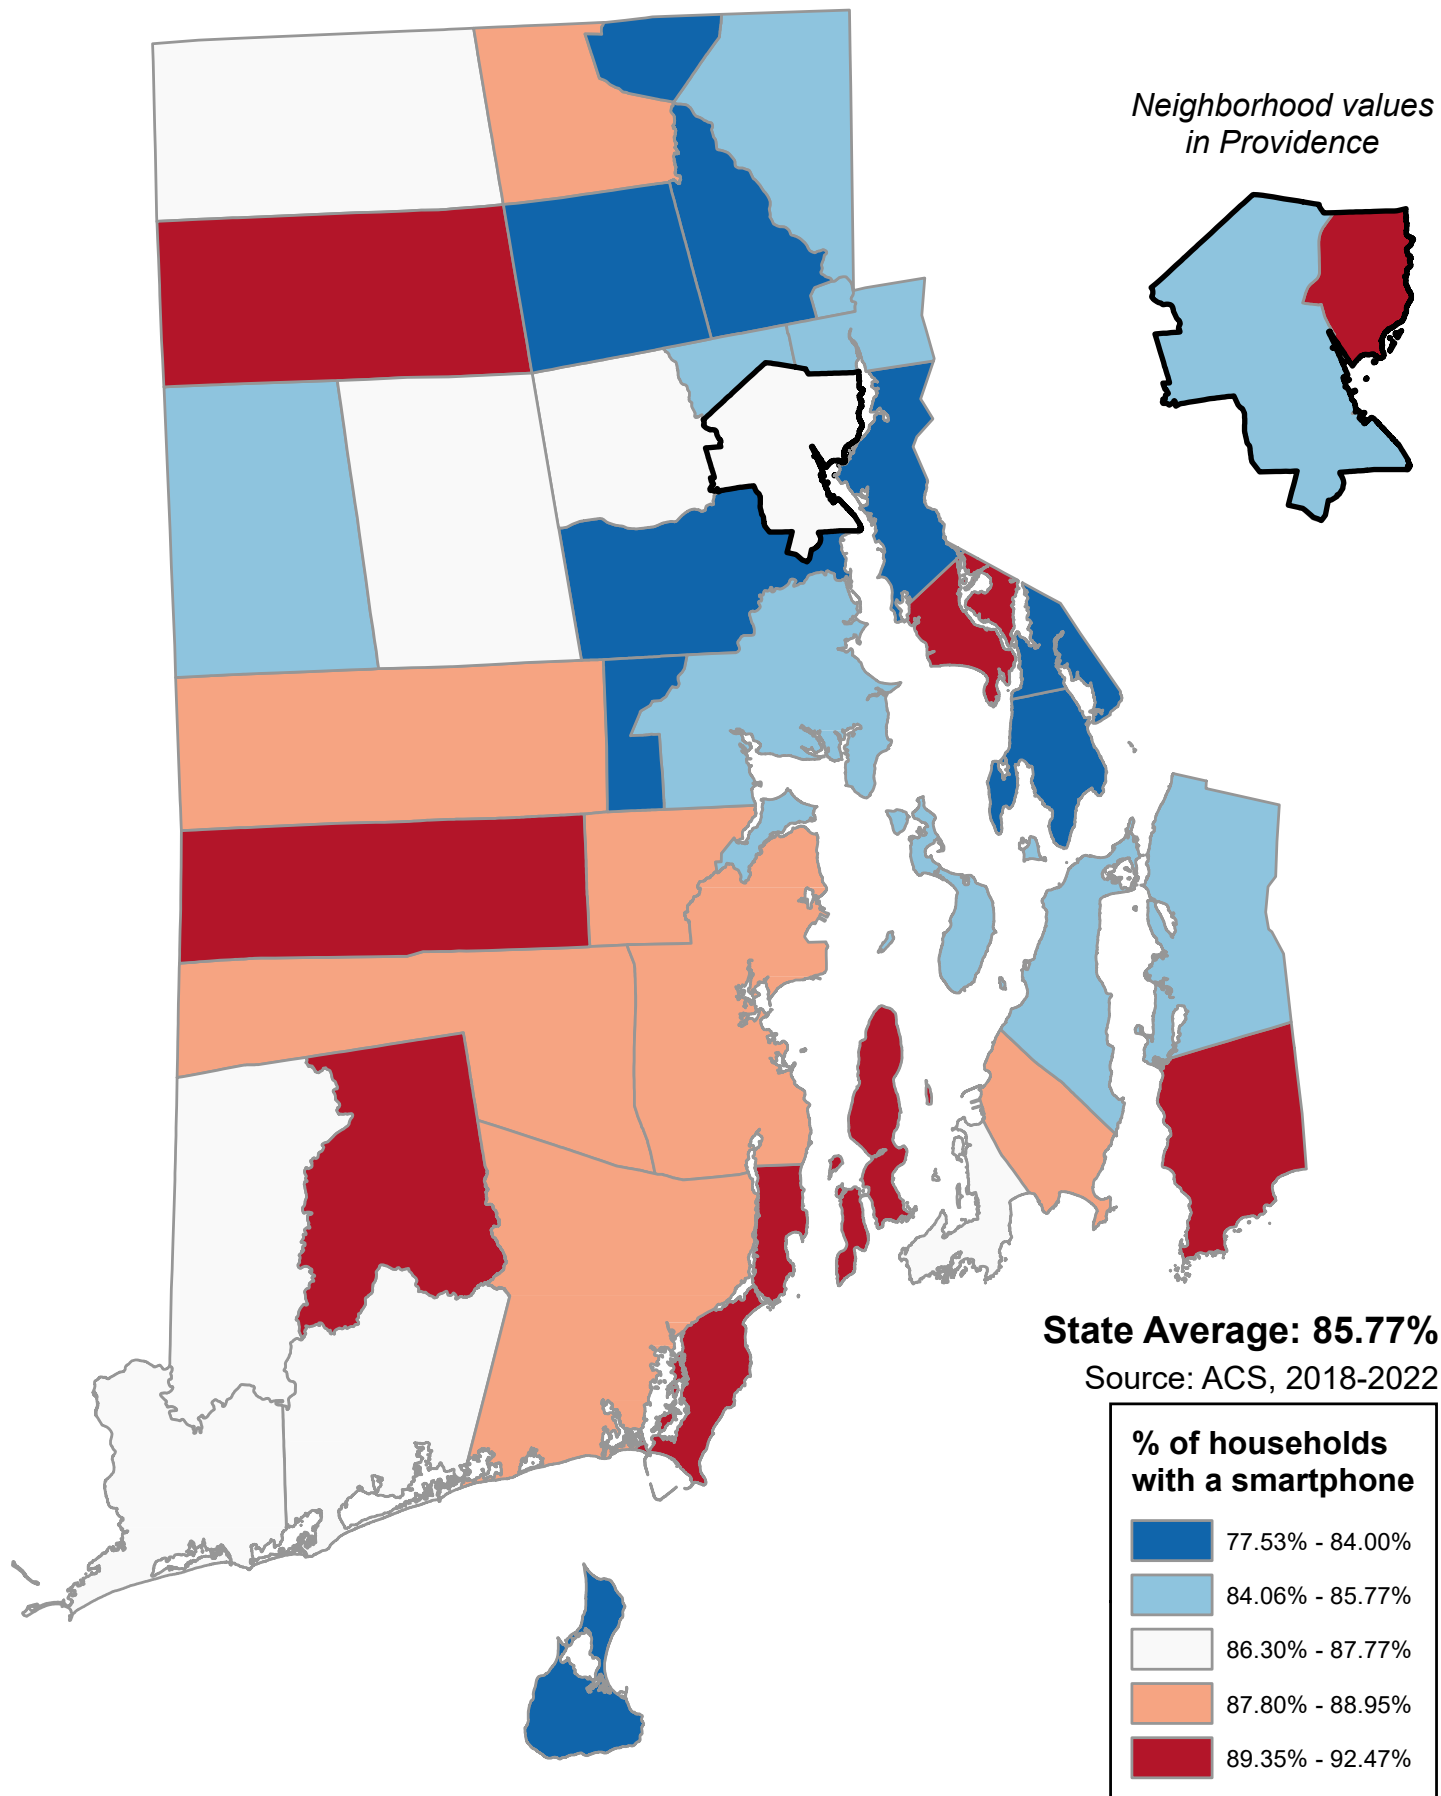

# Percentage of Households with a Smartphone (all ages)

## Percentage of Households with a Smartphone (all ages)

### Alphabetical Order of Town

Barrington	91.52%
Bristol	84.00%
Burrillville	86.86%
Central Falls	85.32%
Charlestown	86.76%
Coventry	88.58%
Cranston	83.92%
Cumberland	84.65%
East Greenwich	87.80%
East Providence	80.70%
Exeter	88.95%
Foster	85.77%
Glocester	91.21%
Hopkinton	87.21%
Jamestown	91.84%
Johnston	86.35%
Lincoln	83.84%
Little Compton	92.24%
Middletown	88.42%
Narragansett	89.35%
Newport	86.31%
New Shoreham	77.53%
North Kingstown	88.28%
North Providence	84.06%
North Smithfield	88.29%
Pawtucket	85.38%
Portsmouth	85.27%
Providence	87.77%
Richmond	89.42%
Scituate	86.54%
Smithfield	81.69%
South Kingstown	87.86%
Tiverton	84.08%
Warren	83.50%
Warwick	84.22%
Westerly	86.30%
West Greenwich	92.47%
West Warwick	83.37%
Woonsocket	83.27%