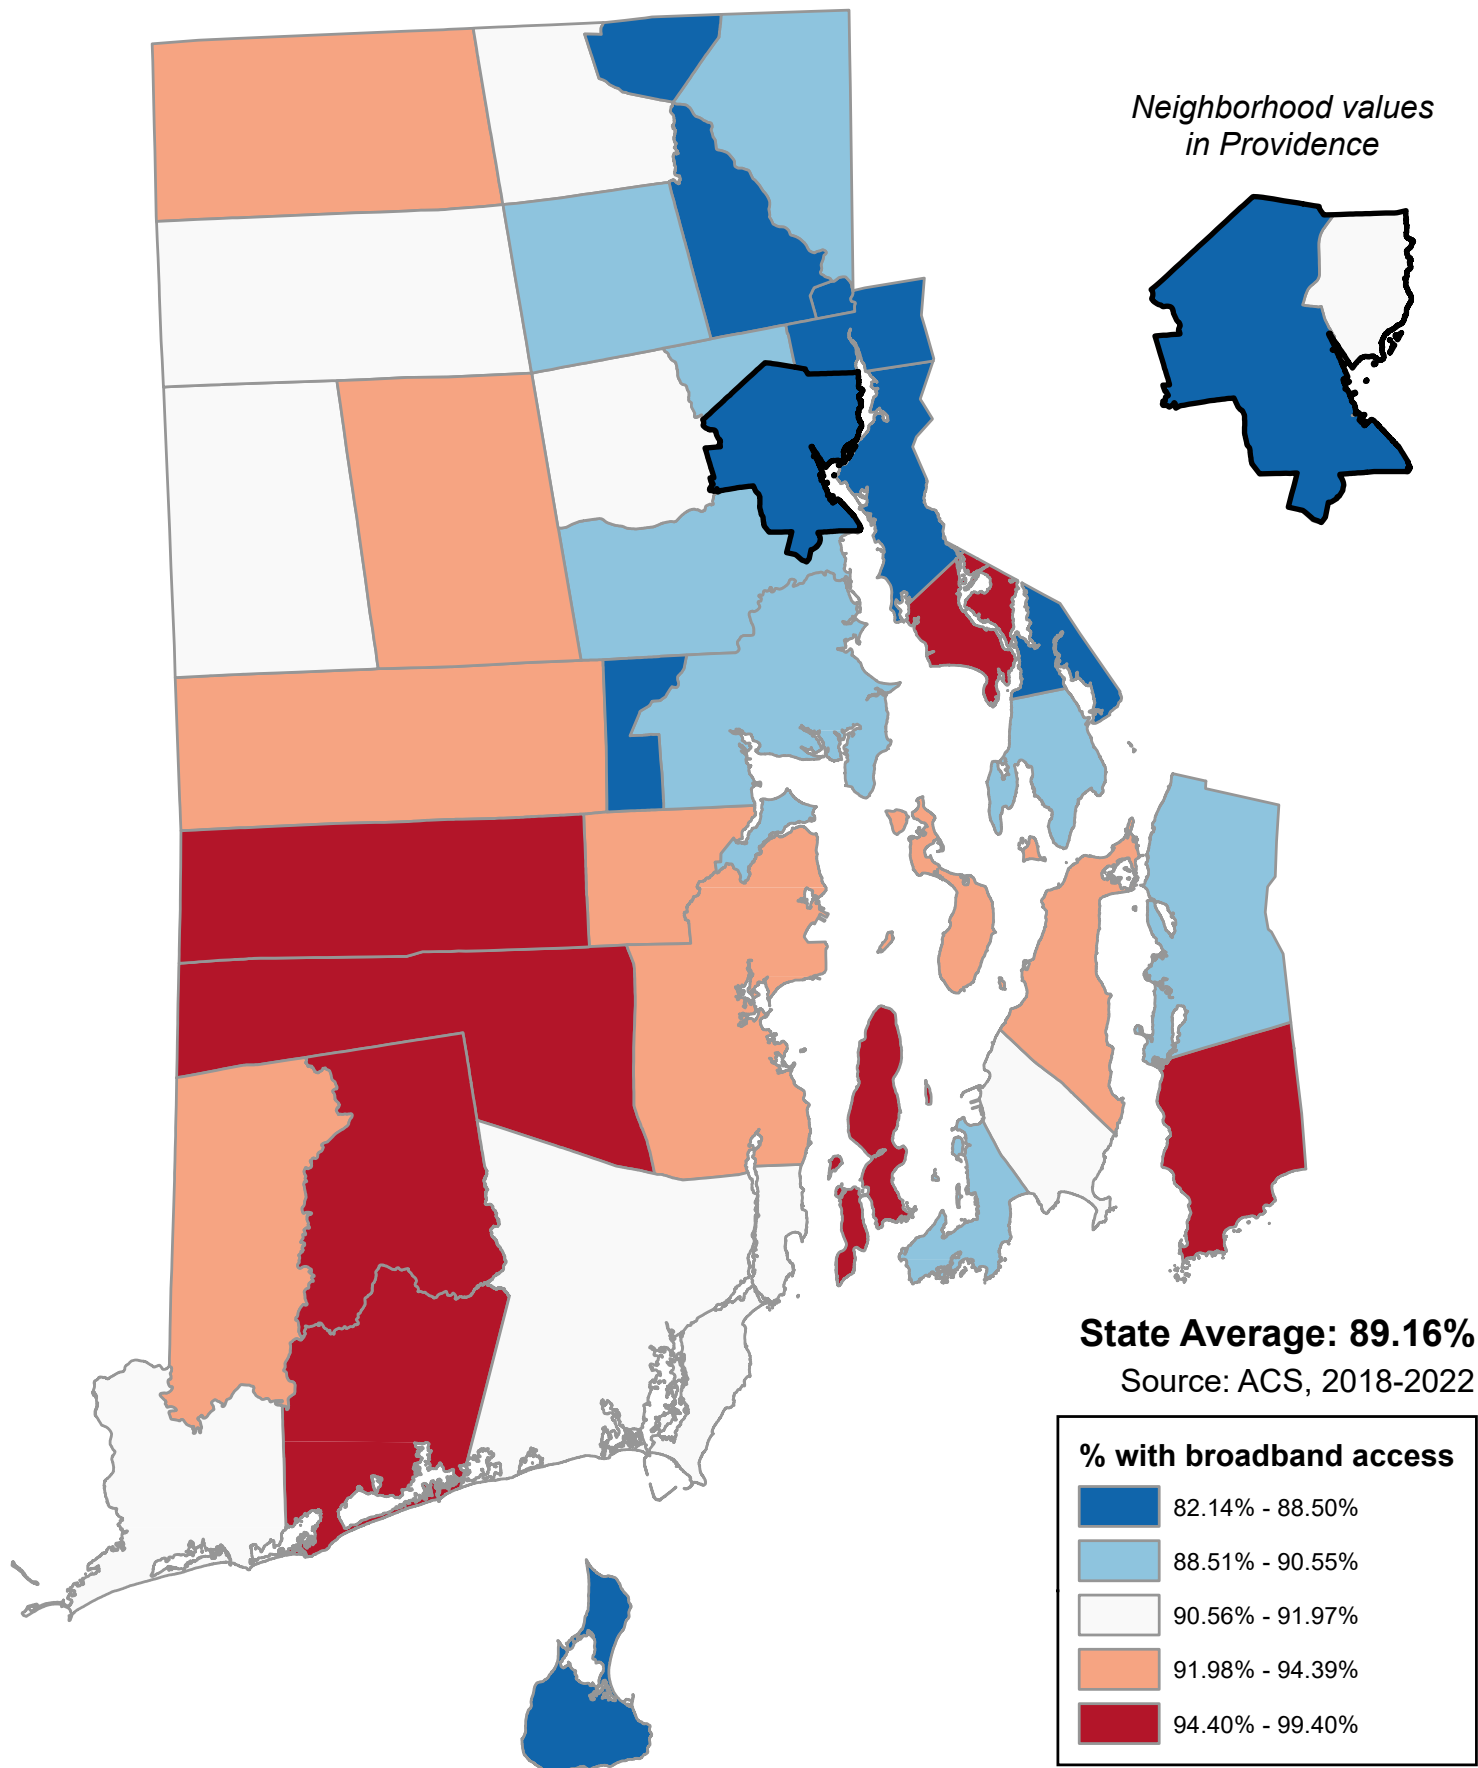

Percentage of Households with Access to Broadband (all ages)

Percentage of Households with Access to Broadband (all ages)

Alphabetical Order of Town

Barrington	94.58%
Bristol	90.46%
Burrillville	92.46%
Central Falls	82.14%
Charlestown	94.69%
Coventry	93.39%
Cranston	88.91%
Cumberland	88.62%
East Greenwich	94.19%
East Providence	86.18%
Exeter	97.29%
Foster	91.80%
Glocester	91.13%
Hopkinton	92.18%
Jamestown	98.96%
Johnston	90.59%
Lincoln	88.50%
Little Compton	98.08%
Middletown	90.57%
Narragansett	91.85%
Newport	89.48%
New Shoreham	86.74%
North Kingstown	94.30%
North Providence	88.89%
North Smithfield	91.39%
Pawtucket	86.32%
Portsmouth	94.39%
Providence	85.62%
Richmond	99.40%
Scituate	93.88%
Smithfield	89.49%
South Kingstown	91.97%
Tiverton	90.55%
Warren	86.64%
Warwick	89.63%
Westerly	91.47%
West Greenwich	97.60%
West Warwick	87.47%
Woonsocket	86.36%

Ranked Rate, High to Low

Richmond	99.40%
Jamestown	98.96%
Little Compton	98.08%
West Greenwich	97.60%
Exeter	97.29%
Charlestown	94.69%
Barrington	94.58%
Portsmouth	94.39%
North Kingstown	94.30%
East Greenwich	94.19%
Scituate	93.88%
Coventry	93.39%
Burrillville	92.46%
Hopkinton	92.18%
South Kingstown	91.97%
Narragansett	91.85%
Foster	91.80%
Westerly	91.47%
North Smithfield	91.39%
Glocester	91.13%
Johnston	90.59%
Middletown	90.57%
Tiverton	90.55%
Bristol	90.46%
Warwick	89.63%
Smithfield	89.49%
Newport	89.48%
Cranston	88.91%
North Providence	88.89%
Cumberland	88.62%
Lincoln	88.50%
West Warwick	87.47%
New Shoreham	86.74%
Warren	86.64%
Woonsocket	86.36%
Pawtucket	86.32%
East Providence	86.18%
Providence	85.62%
Central Falls	82.14%