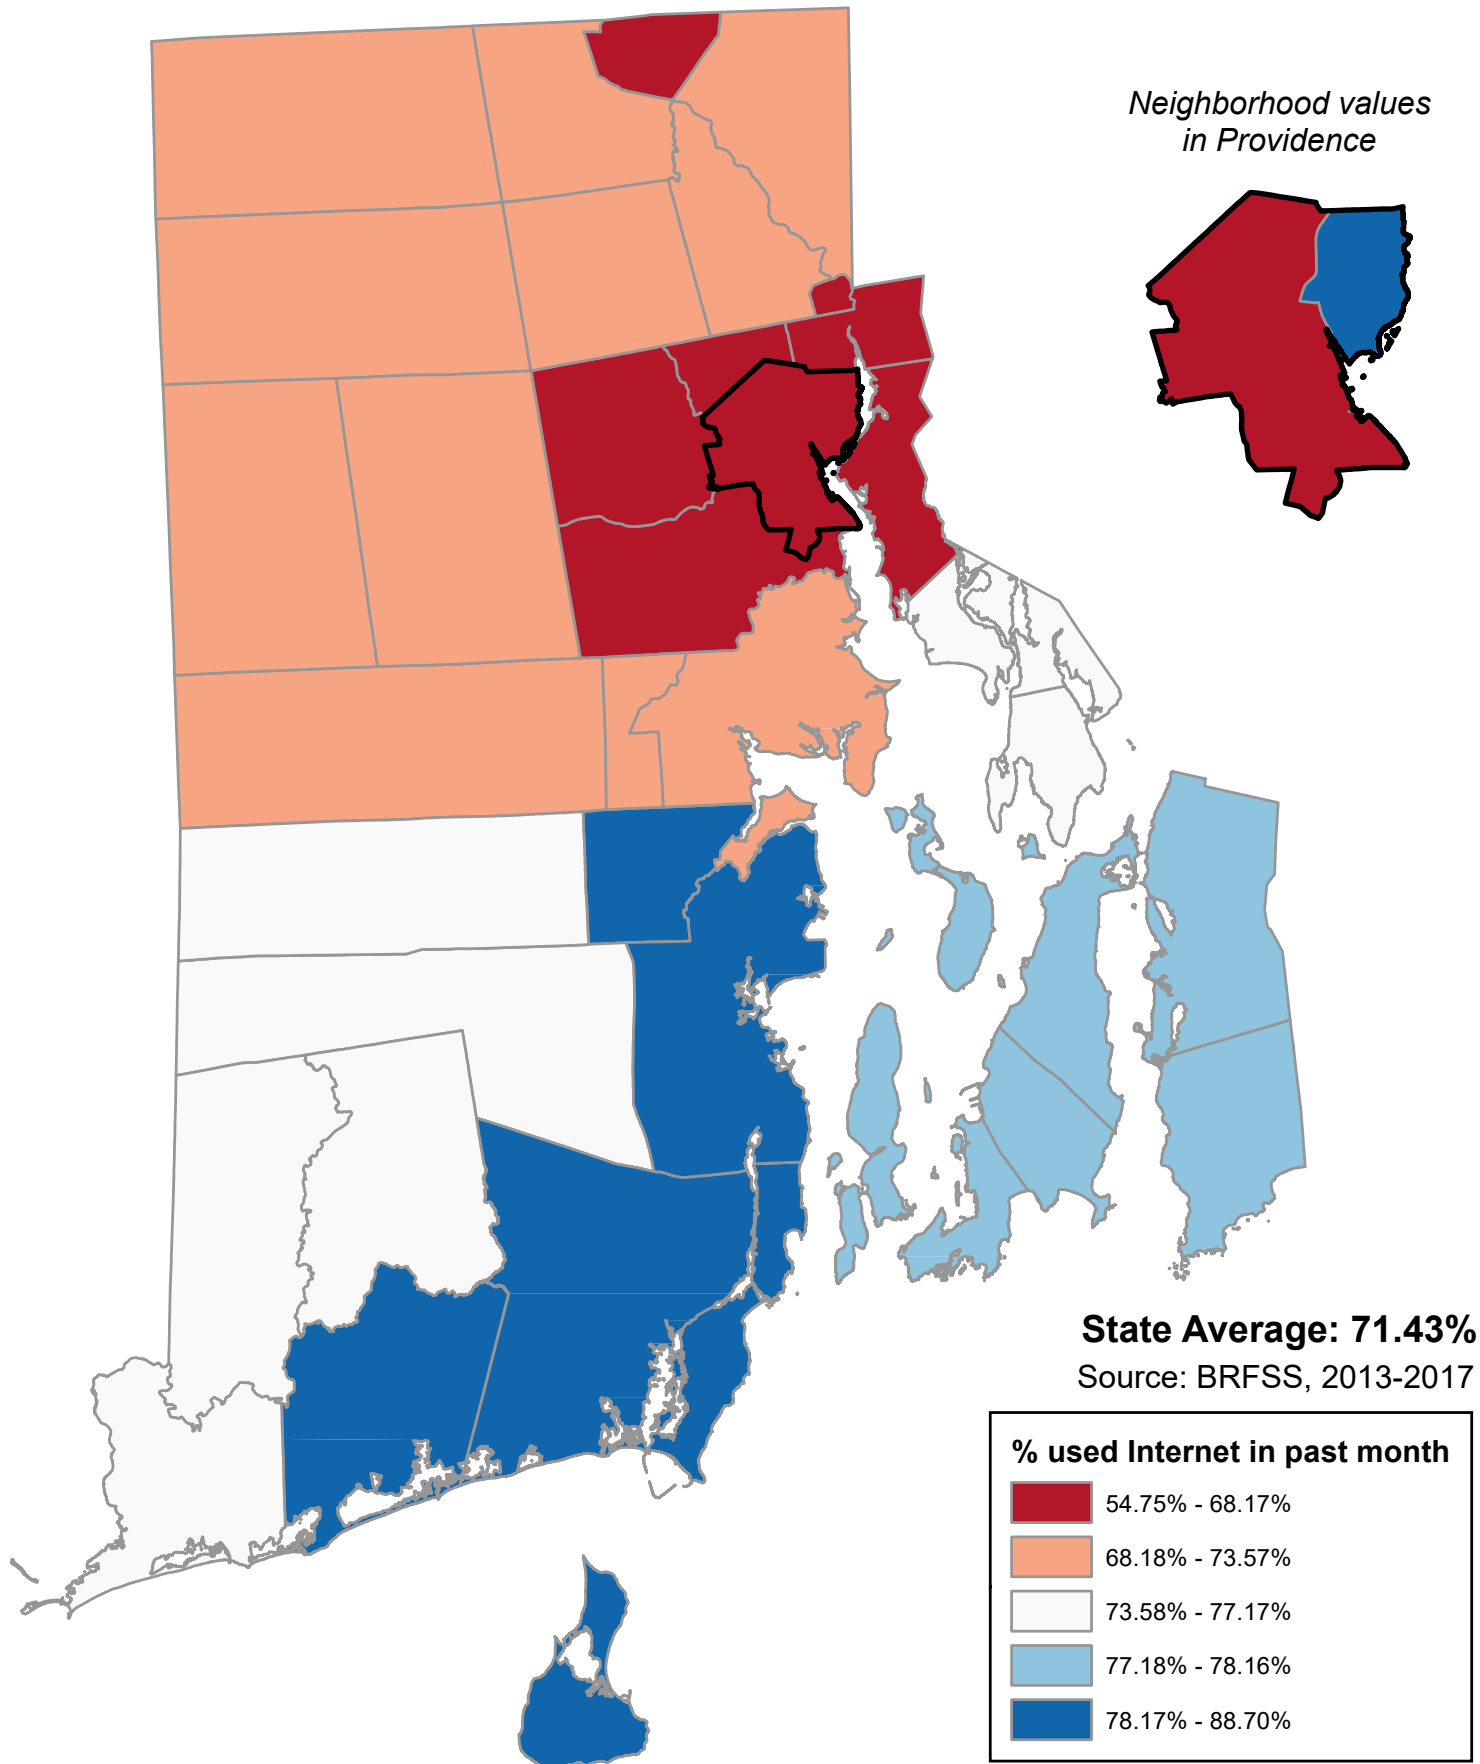

Percentage of Population Age 60+ Years who Used Internet in Past Month

Percentage of Population Age 60+ Years who Used Internet in Past Month

Alphabetical Order of Town

Ranked Rate, High to Low

Barrington	75.61%
Bristol	75.61%
Burrillville	73.57%
Central Falls	58.61%
Charlestown	83.25%
Coventry	73.57%
Cranston	68.17%
Cumberland	68.71%
East Greenwich	84.54%
East Providence	64.33%
Exeter	77.17%
Foster	73.57%
Glocester	73.57%
Hopkinton	77.17%
Jamestown	78.16%
Johnston	63.51%
Lincoln	68.71%
Little Compton	78.16%
Middletown	78.16%
Narragansett	83.25%
Newport	78.16%
New Shoreham	83.25%
North Kingstown	84.54%
North Providence	63.51%
North Smithfield	68.71%
Pawtucket	58.61%
Portsmouth	78.16%
Providence	62.08%
Richmond	77.17%
Scituate	73.57%
Smithfield	68.71%
South Kingstown	83.25%
Tiverton	78.16%
Warren	75.61%
Warwick	71.93%
Westerly	77.17%
West Greenwich	77.17%
West Warwick	71.93%
Woonsocket	58.61%

East Greenwich	84.54%
North Kingstown	84.54%
Charlestown	83.25%
Narragansett	83.25%
New Shoreham	83.25%
South Kingstown	83.25%
Jamestown	78.16%
Little Compton	78.16%
Middletown	78.16%
Newport	78.16%
Portsmouth	78.16%
Tiverton	78.16%
Exeter	77.17%
Hopkinton	77.17%
Richmond	77.17%
Westerly	77.17%
West Greenwich	77.17%
Barrington	75.61%
Bristol	75.61%
Warren	75.61%
Burrillville	73.57%
Coventry	73.57%
Foster	73.57%
Glocester	73.57%
Scituate	73.57%
Warwick	71.93%
West Warwick	71.93%
Cumberland	68.71%
Lincoln	68.71%
North Smithfield	68.71%
Smithfield	68.71%
Cranston	68.17%
East Providence	64.33%
Johnston	63.51%
North Providence	63.51%
Providence	62.08%
Central Falls	58.61%
Pawtucket	58.61%
Woonsocket	58.61%