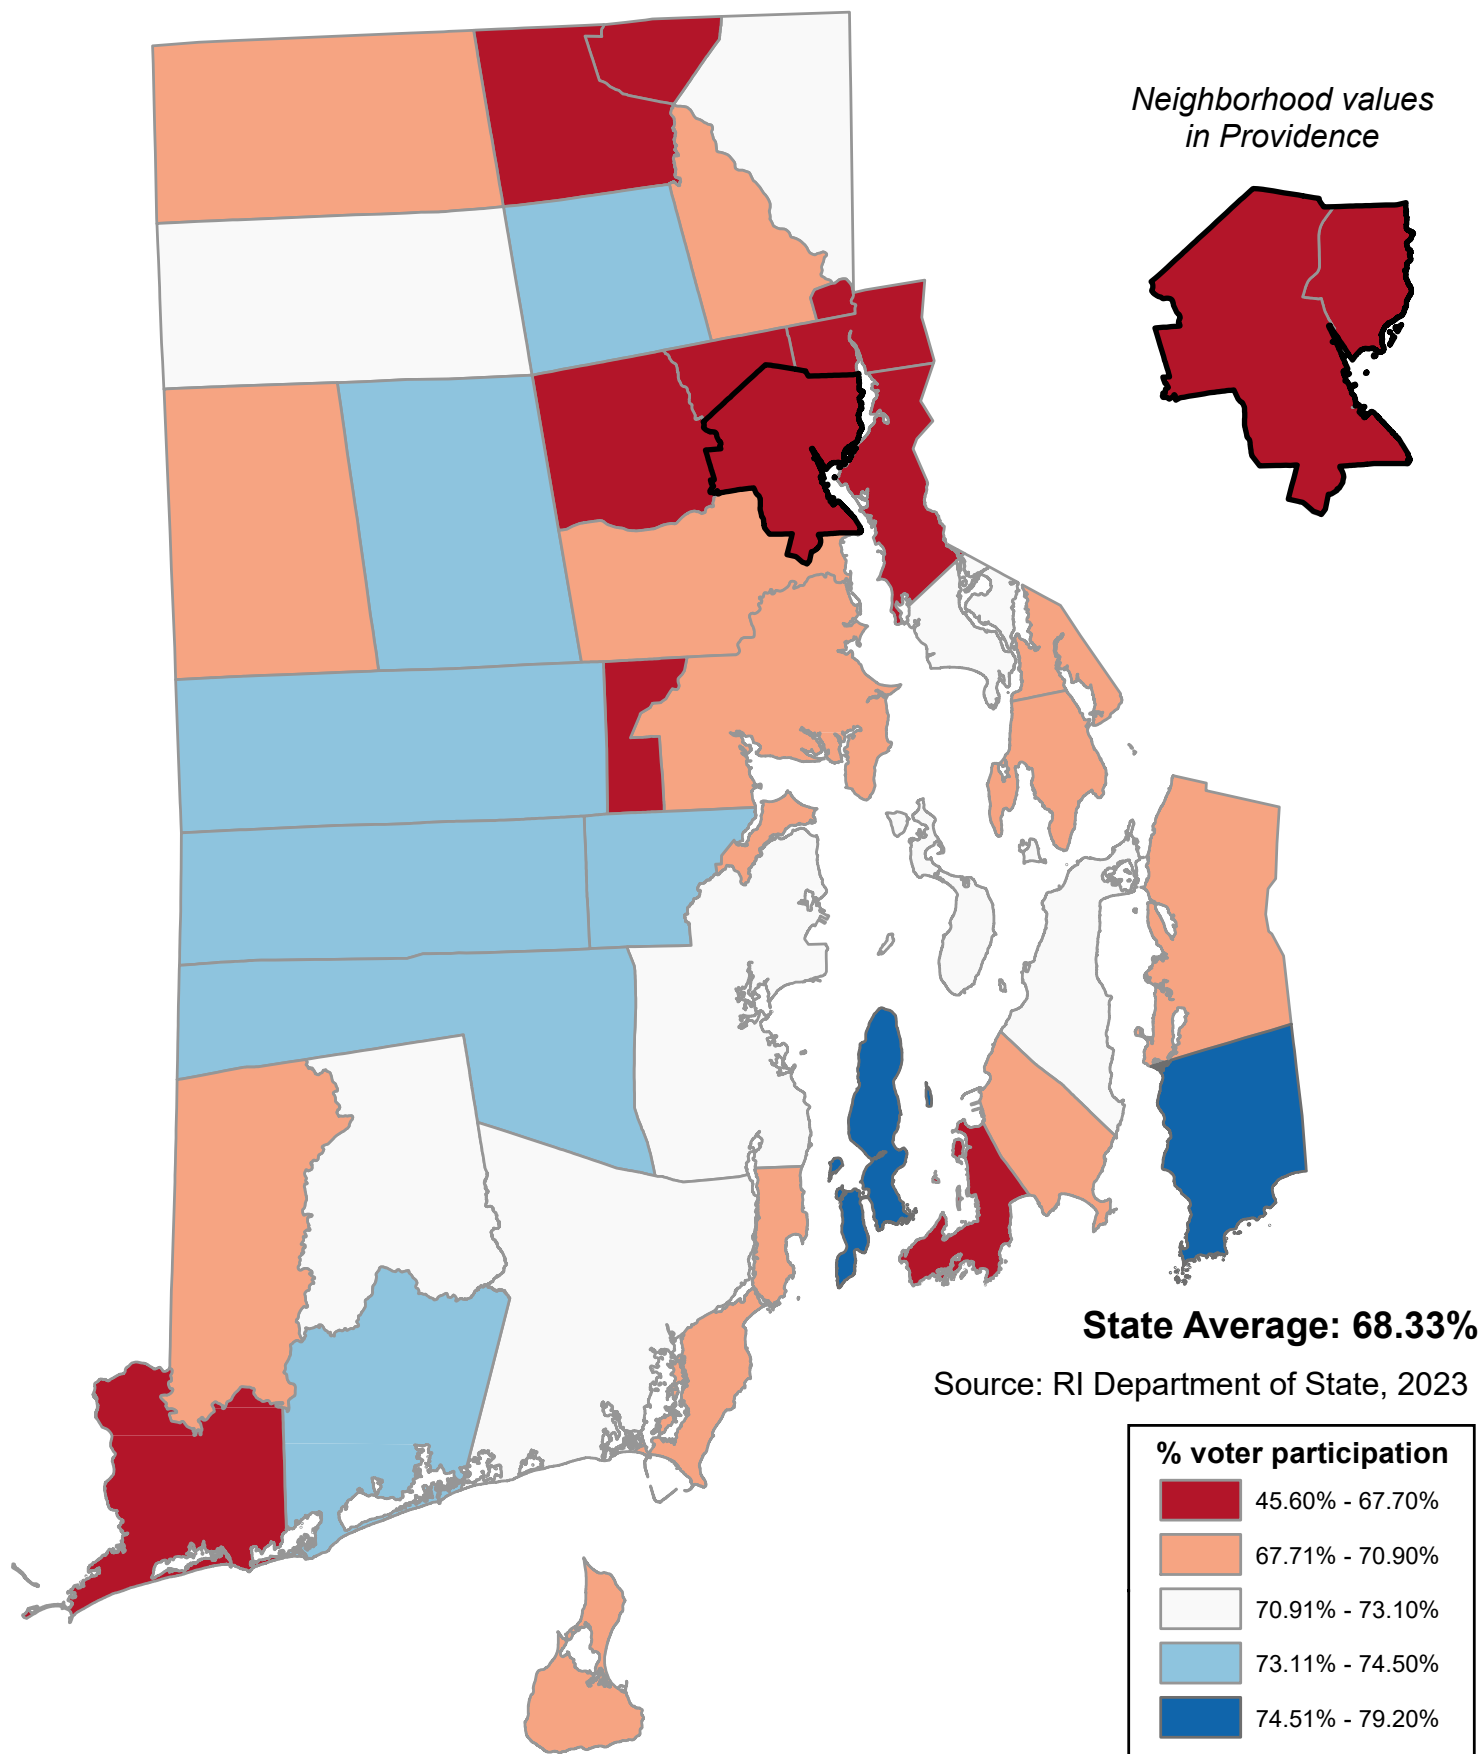

Voter Participation Rate in 2020 Presidential Election (age 18+)

Voter Participation Rate in 2020 Presidential Election (age 18+)

Alphabetical Order of Town

Ranked Rate, High to Low

Barrington	72.60%
Bristol	70.10%
Burrillville	67.90%
Central Falls	45.60%
Charlestown	74.50%
Coventry	73.50%
Cranston	69.20%
Cumberland	71.20%
East Greenwich	73.40%
East Providence	64.30%
Exeter	73.50%
Foster	69.50%
Glocester	71.00%
Hopkinton	69.80%
Jamestown	79.20%
Johnston	64.30%
Lincoln	69.50%
Little Compton	75.60%
Middletown	70.30%
Narragansett	70.90%
Newport	67.70%
New Shoreham	67.70%
North Kingstown	73.10%
North Providence	64.60%
North Smithfield	66.30%
Pawtucket	55.00%
Portsmouth	72.80%
Providence	45.70%
Richmond	71.50%
Scituate	74.00%
Smithfield	73.70%
South Kingstown	72.00%
Tiverton	68.60%
Warren	69.00%
Warwick	70.30%
Westerly	66.60%
West Greenwich	73.30%
West Warwick	67.70%
Woonsocket	49.10%

Jamestown	79.20%
Little Compton	75.60%
Charlestown	74.50%
Scituate	74.00%
Smithfield	73.70%
Coventry	73.50%
Exeter	73.50%
East Greenwich	73.40%
West Greenwich	73.30%
North Kingstown	73.10%
Portsmouth	72.80%
Barrington	72.60%
South Kingstown	72.00%
Richmond	71.50%
Cumberland	71.20%
Glocester	71.00%
Narragansett	70.90%
Middletown	70.30%
Warwick	70.30%
Bristol	70.10%
Hopkinton	69.80%
Foster	69.50%
Lincoln	69.50%
Cranston	69.20%
Warren	69.00%
Tiverton	68.60%
Burrillville	67.90%
Newport	67.70%
New Shoreham	67.70%
West Warwick	67.70%
Westerly	66.60%
North Smithfield	66.30%
North Providence	64.60%
East Providence	64.30%
Johnston	64.30%
Pawtucket	55.00%
Woonsocket	49.10%
Providence	45.70%
Central Falls	45.60%