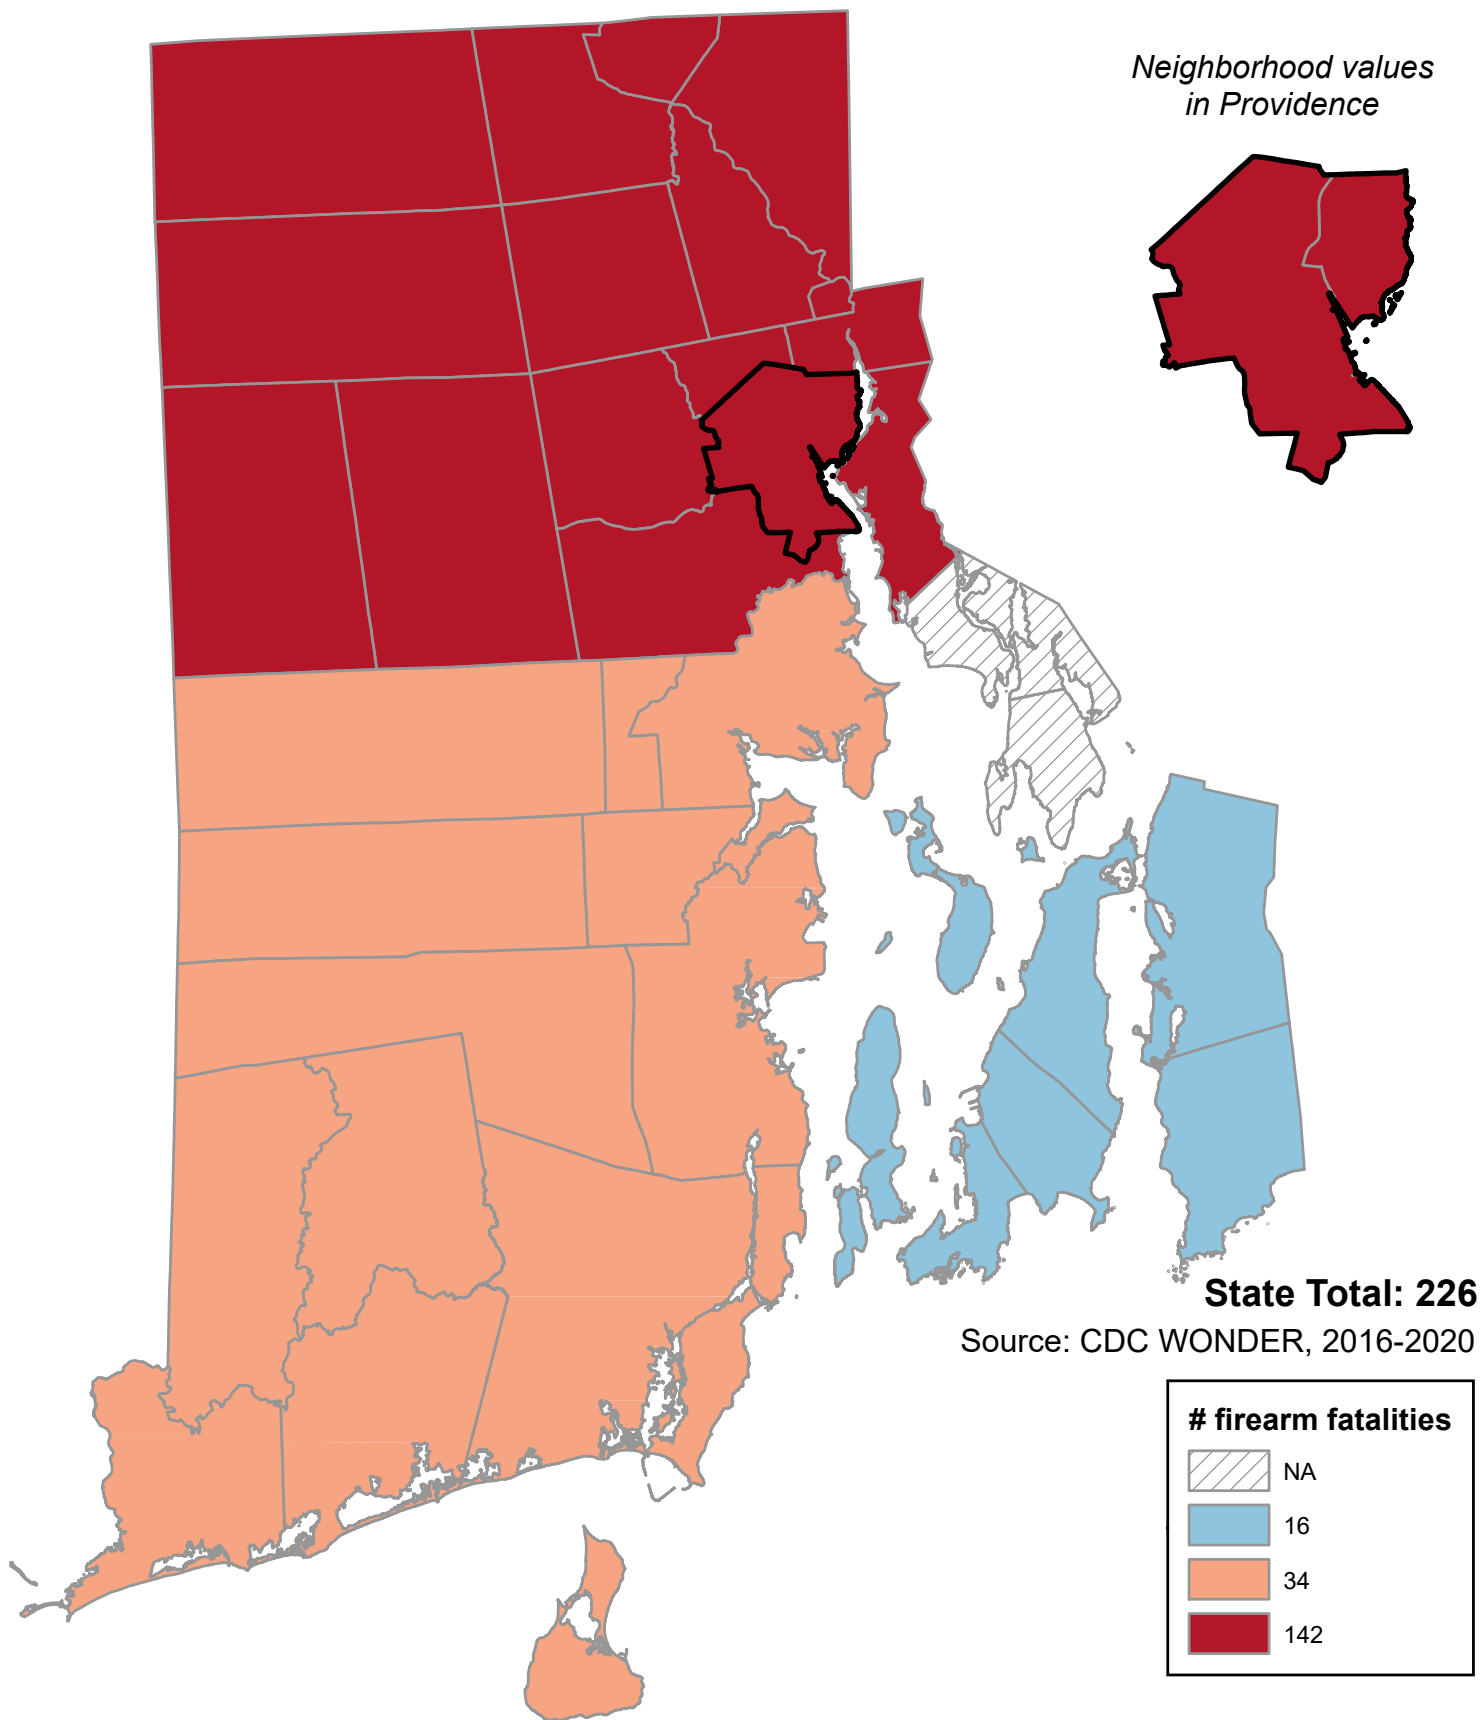

Number of Firearm Fatalities of All Ages (County)

Number of Firearm Fatalities of All Ages (County)

Alphabetical Order of Town		Ranked Rate, High to Low	
Barrington	NA	Burrillville	142
Bristol	NA	Central Falls	142
Burrillville	142	Cranston	142
Central Falls	142	Cumberland	142
Charlestown	34	East Providence	142
Coventry	34	Foster	142
Cranston	142	Glocester	142
Cumberland	142	Johnston	142
East Greenwich	34	Lincoln	142
East Providence	142	North Providence	142
Exeter	34	North Smithfield	142
Foster	142	Pawtucket	142
Glocester	142	Providence	142
Hopkinton	34	Scituate	142
Jamestown	16	Smithfield	142
Johnston	142	Woonsocket	142
Lincoln	142	Charlestown	34
Little Compton	16	Coventry	34
Middletown	16	East Greenwich	34
Narragansett	34	Exeter	34
Newport	16	Hopkinton	34
New Shoreham	34	Narragansett	34
North Kingstown	34	New Shoreham	34
North Providence	142	North Kingstown	34
North Smithfield	142	Richmond	34
Pawtucket	142	South Kingstown	34
Portsmouth	16	Warwick	34
Providence	142	Westerly	34
Richmond	34	West Greenwich	34
Scituate	142	West Warwick	34
Smithfield	142	Jamestown	16
South Kingstown	34	Little Compton	16
Tiverton	16	Middletown	16
Warren	NA	Newport	16
Warwick	34	Portsmouth	16
Westerly	34	Tiverton	16
West Greenwich	34	Barrington	NA
West Warwick	34	Bristol	NA
Woonsocket	142	Warren	NA
Providence Neighborhoods		Providence Neighborhoods	
Providence NE	142	Providence NE	142
Providence Other	142	Providence Other	142