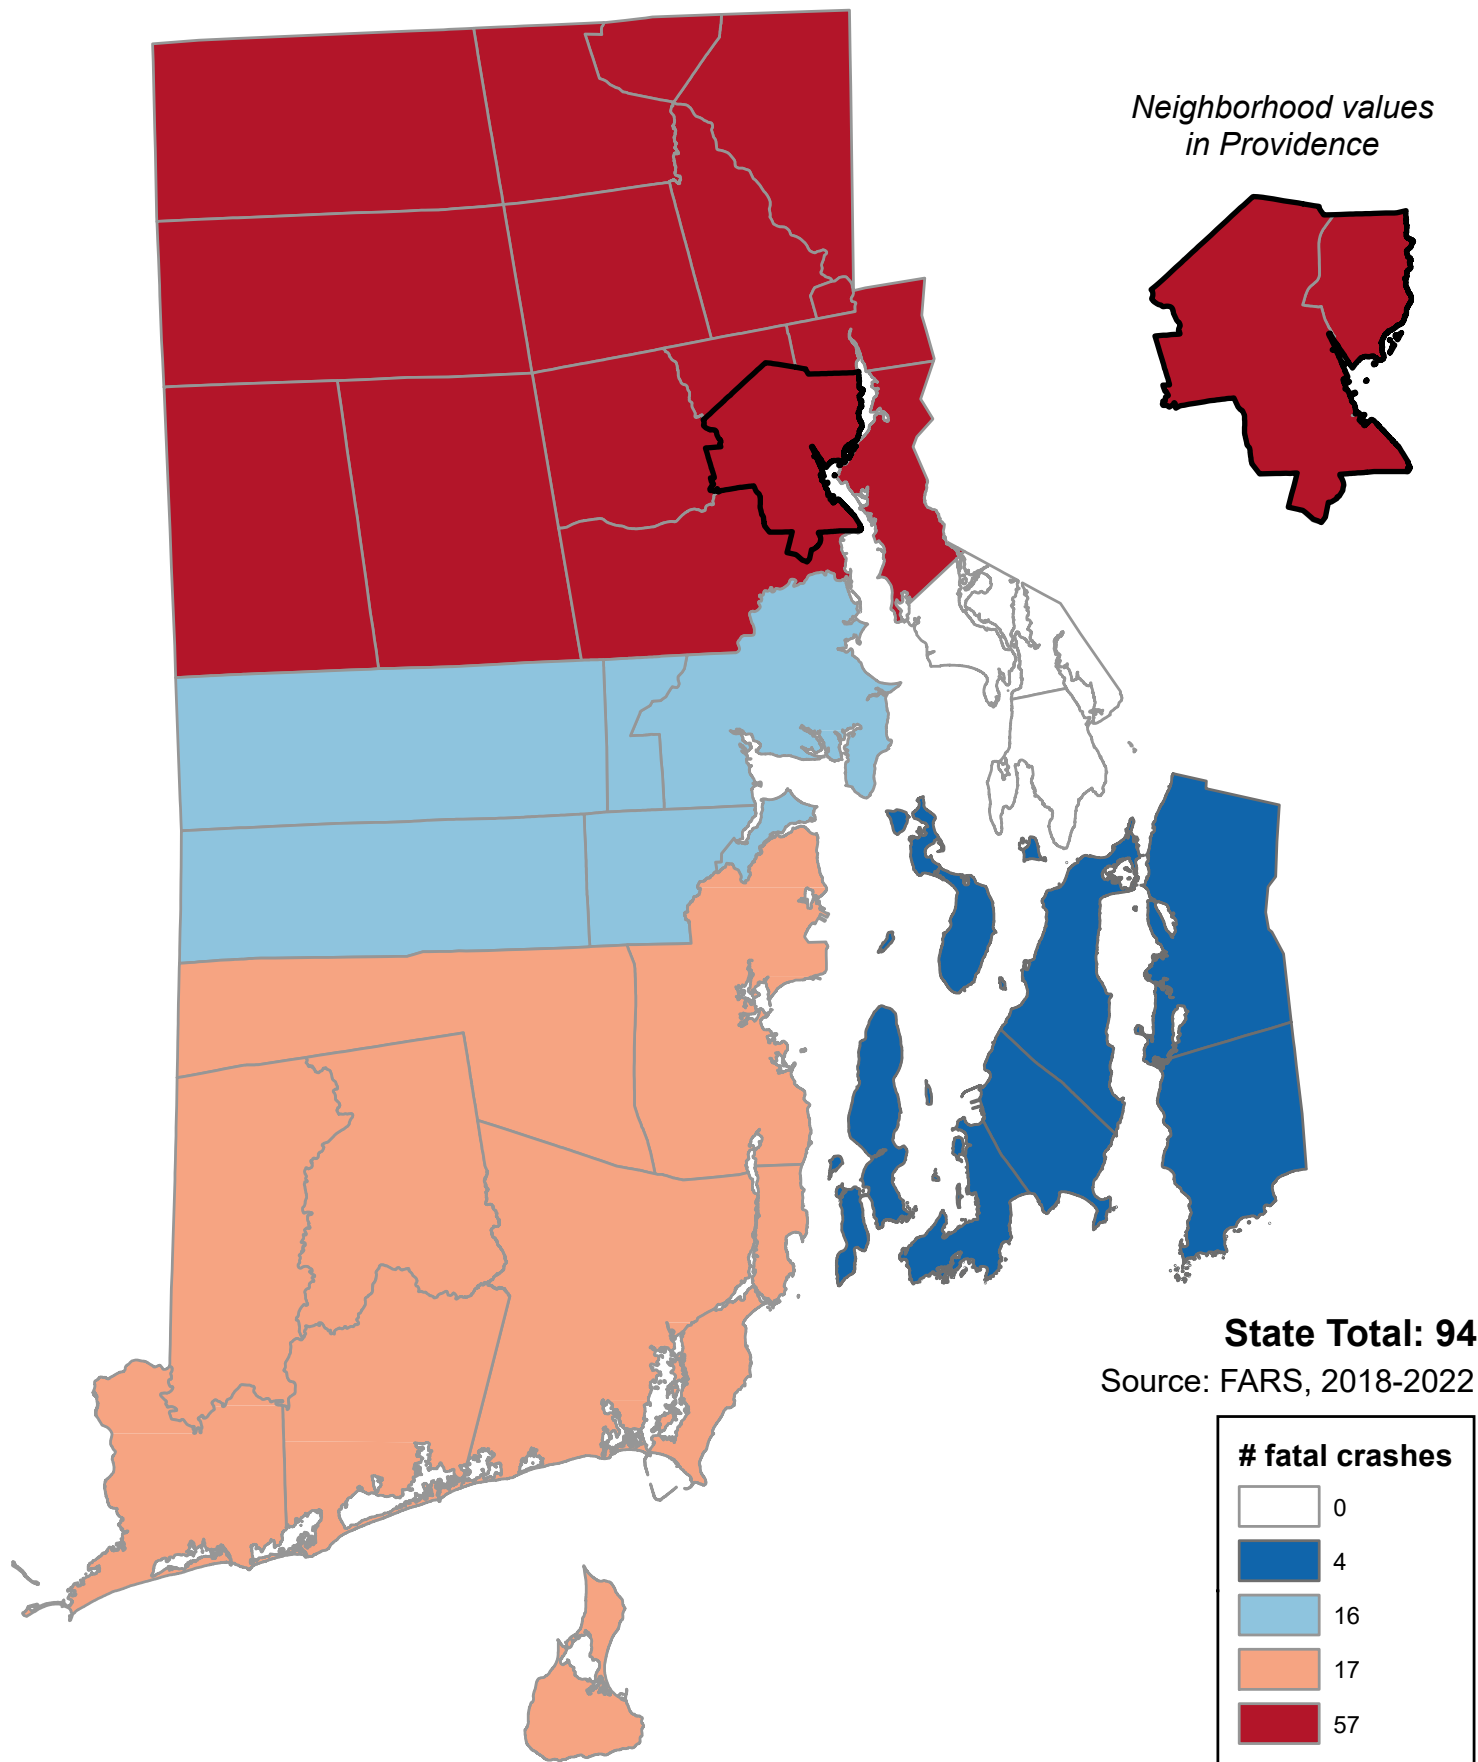

Number of Fatal Crashes Involving Adults Age 60+ Years (County)

Number of Fatal Crashes Involving Adults Age 60+ Years by County

Alphabetical Order of Town		Ranked Rate, High to Low	
Barrington	0	Burrillville	57
Bristol	0	Central Falls	57
Burrillville	57	Cranston	57
Central Falls	57	Cumberland	57
Charlestown	17	East Providence	57
Coventry	16	Foster	57
Cranston	57	Glocester	57
Cumberland	57	Johnston	57
East Greenwich	16	Lincoln	57
East Providence	57	North Providence	57
Exeter	17	North Smithfield	57
Foster	57	Pawtucket	57
Glocester	57	Providence	57
Hopkinton	17	Scituate	57
Jamestown	4	Smithfield	57
Johnston	57	Woonsocket	57
Lincoln	57	Charlestown	17
Little Compton	4	Exeter	17
Middletown	4	Hopkinton	17
Narragansett	17	Narragansett	17
Newport	4	New Shoreham	17
New Shoreham	17	North Kingstown	17
North Kingstown	17	Richmond	17
North Providence	57	South Kingstown	17
North Smithfield	57	Westerly	17
Pawtucket	57	Coventry	16
Portsmouth	4	East Greenwich	16
Providence	57	Warwick	16
Richmond	17	West Greenwich	16
Scituate	57	West Warwick	16
Smithfield	57	Jamestown	4
South Kingstown	17	Little Compton	4
Tiverton	4	Middletown	4
Warren	0	Newport	4
Warwick	16	Portsmouth	4
Westerly	17	Tiverton	4
West Greenwich	16	Barrington	0
West Warwick	16	Bristol	0
Woonsocket	57	Warren	0
Providence Neighborhoods		Providence Neighborhoods	
Providence NE	57	Providence NE	57
Providence Other	57	Providence Other	57