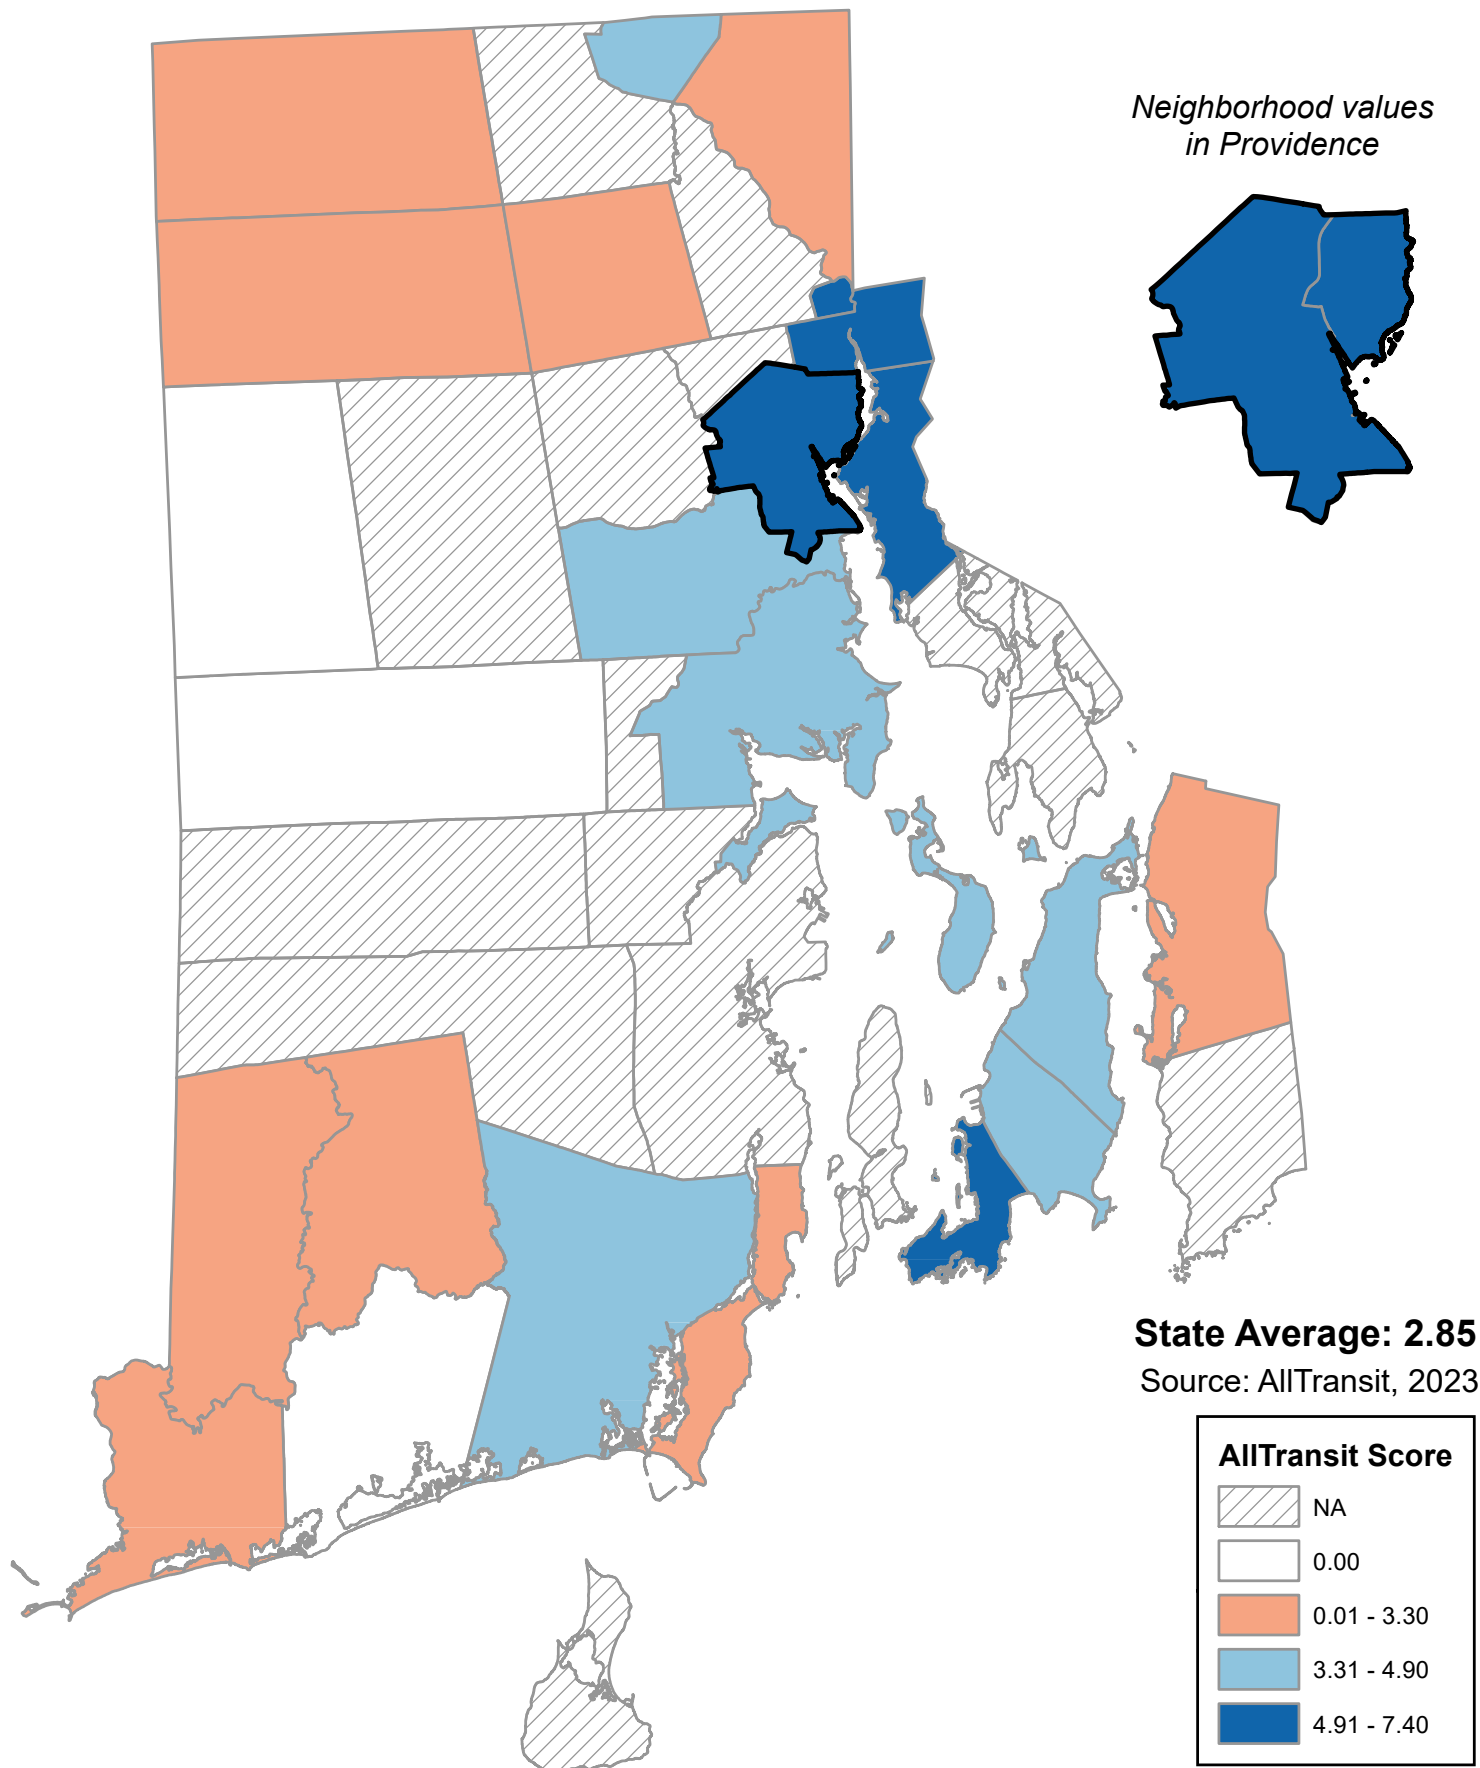

AllTransit Performance Score

AllTransit Performance Score

Alphabetical Order of Town

Ranked Rate, High to Low

Barrington	NA	Providence	7.4
Bristol	NA	Pawtucket	6.4
Burrillville	1.7	Central Falls	5.4
Central Falls	5.4	East Providence	5.1
Charlestown	0.0	Newport	5.1
Coventry	0.0	Cranston	4.9
Cranston	4.9	Middletown	4.2
Cumberland	1.4	Portsmouth	4.0
East Greenwich	NA	Warwick	4.0
East Providence	5.1	Woonsocket	3.8
Exeter	NA	South Kingstown	3.5
Foster	0.0	Narragansett	3.3
Glocester	1.3	Burrillville	1.7
Hopkinton	0.5	Smithfield	1.7
Jamestown	NA	Cumberland	1.4
Johnston	NA	Glocester	1.3
Lincoln	NA	Tiverton	1.0
Little Compton	NA	Westerly	0.5
Middletown	4.2	Hopkinton	0.5
Narragansett	3.3	Richmond	0.3
Newport	5.1	Charlestown	0.0
New Shoreham	NA	Coventry	0.0
North Kingstown	NA	Foster	0.0
North Providence	NA	Barrington	NA
North Smithfield	NA	Bristol	NA
Pawtucket	6.4	East Greenwich	NA
Portsmouth	4.0	Exeter	NA
Providence	7.4	Jamestown	NA
Richmond	0.3	Johnston	NA
Scituate	NA	Lincoln	NA
Smithfield	1.7	Little Compton	NA
South Kingstown	3.5	New Shoreham	NA
Tiverton	1.0	North Kingstown	NA
Warren	NA	North Providence	NA
Warwick	4.0	North Smithfield	NA
Westerly	0.5	Scituate	NA
West Greenwich	NA	Warren	NA
West Warwick	NA	West Greenwich	NA
Woonsocket	3.8	West Warwick	NA
Providence Neighborhoods		Providence Neighborhoods	
Providence NE	7.4	Providence NE	7.4
Providence Other	7.4	Providence Other	7.4